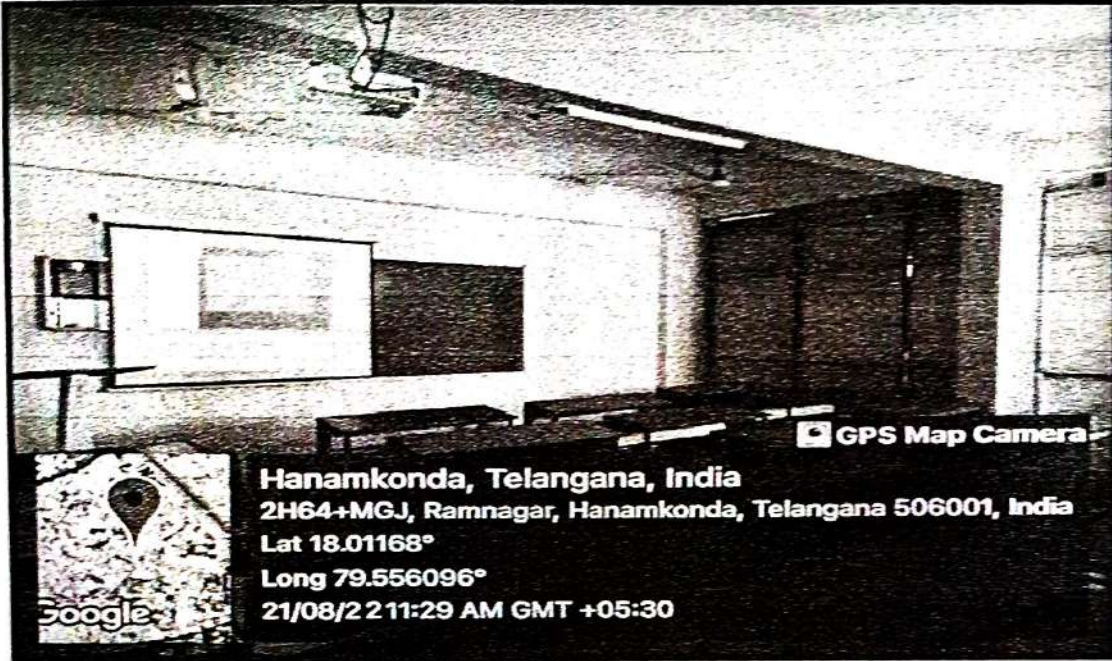

KTS RAMBHADR EDUCATIONAL SOCIETY
VAAGDEVI COLLEGE OF PHARMACY

(Approved by AICTE & PCI, New Delhi & affiliated to Kakatiya University, Warangal, T.S)
Ramnagar Dist. Hanamkonda- 506001, (T.S)

Room No. F105