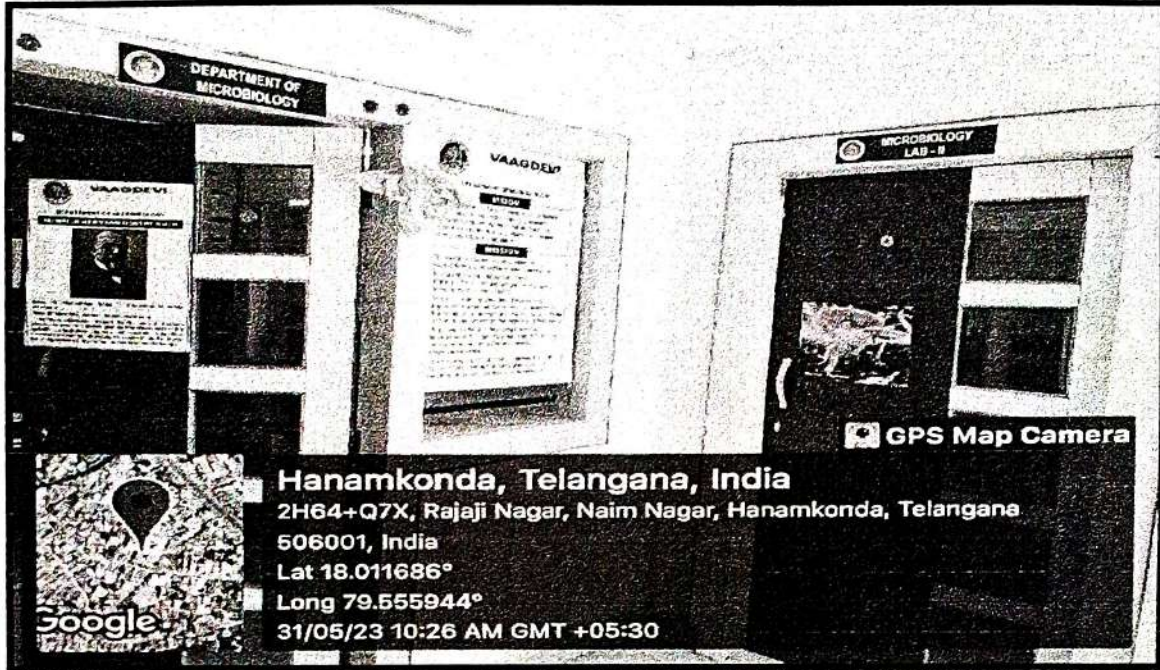

Lab No. L02

Lab No. L03

Principal
Vaagdevi College of Pharmacy
Hanamkonda, Warangal-506 001

Principal
Vaagdevi College of Pharmacy
Hanamkonda, Warangal-506 001