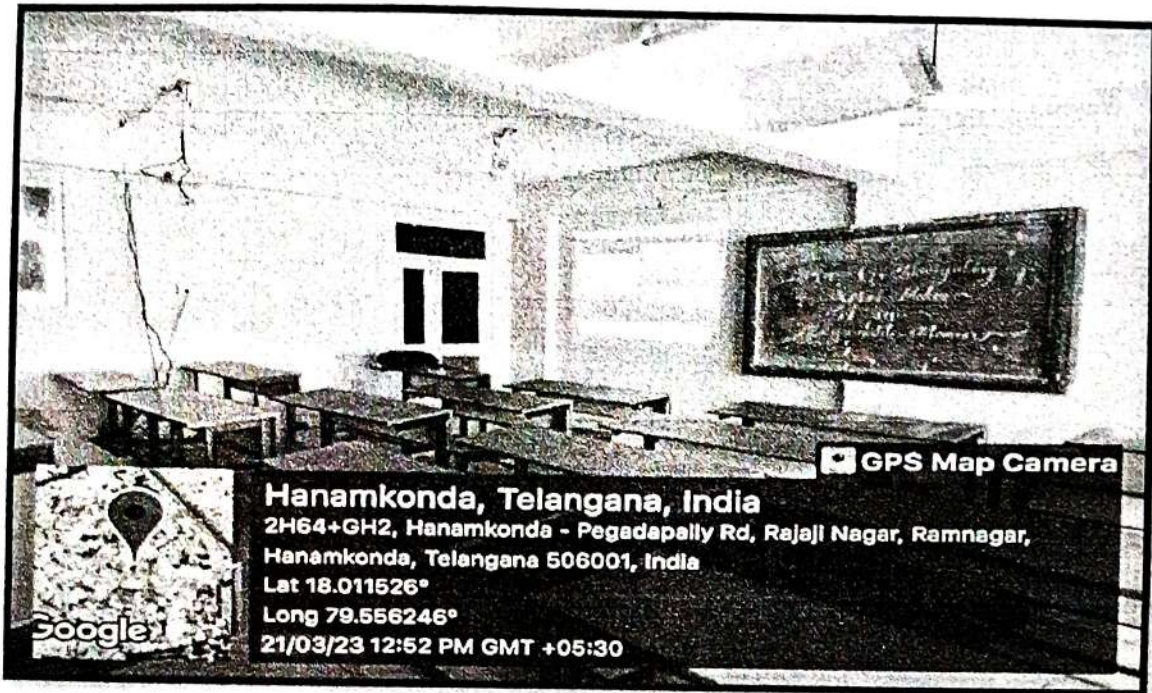

VTSWANSHARA EDUCATIONAL SOCIETY

VAAGDEVI COLLEGE OF PHARMACY

(Approved by AICTE & PCI, New Delhi & affiliated to Kakatiya University, Warangal, T.S)
Ramnagar Dist. Hanamakonda- 506001. (T.S)

Room No. T301