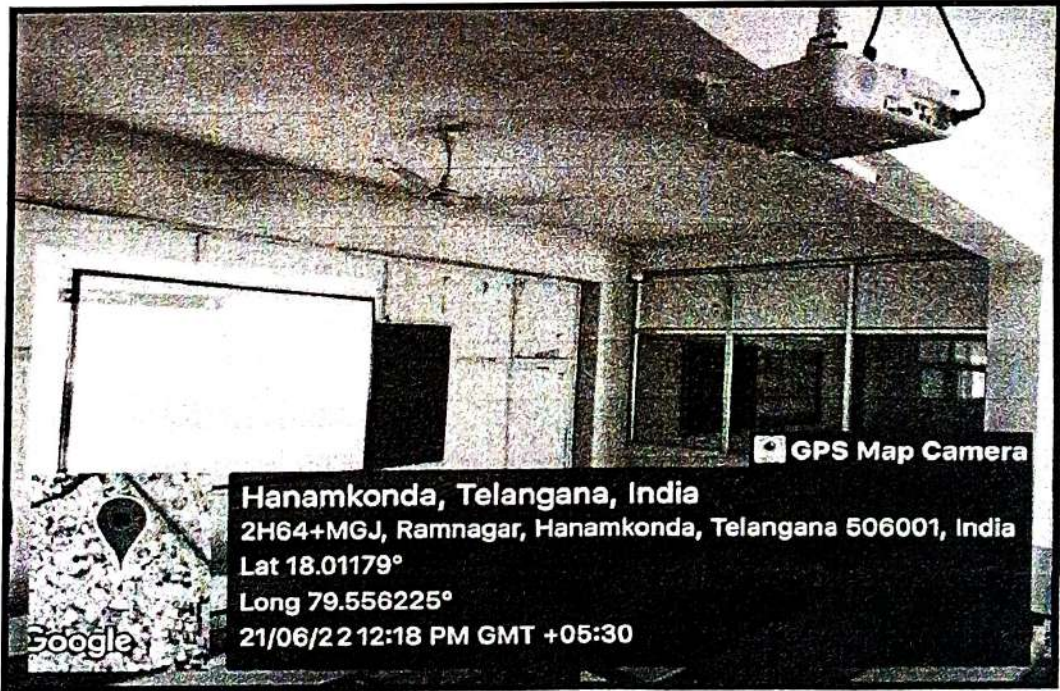

Room No. S202

Room No. S203

Principal
Vaagdevi College of Pharmacy
Hanamkonda, Warangal-506 001
Principal
Vaagdevi College of Pharmacy
Hanamkonda, Warangal-506 001