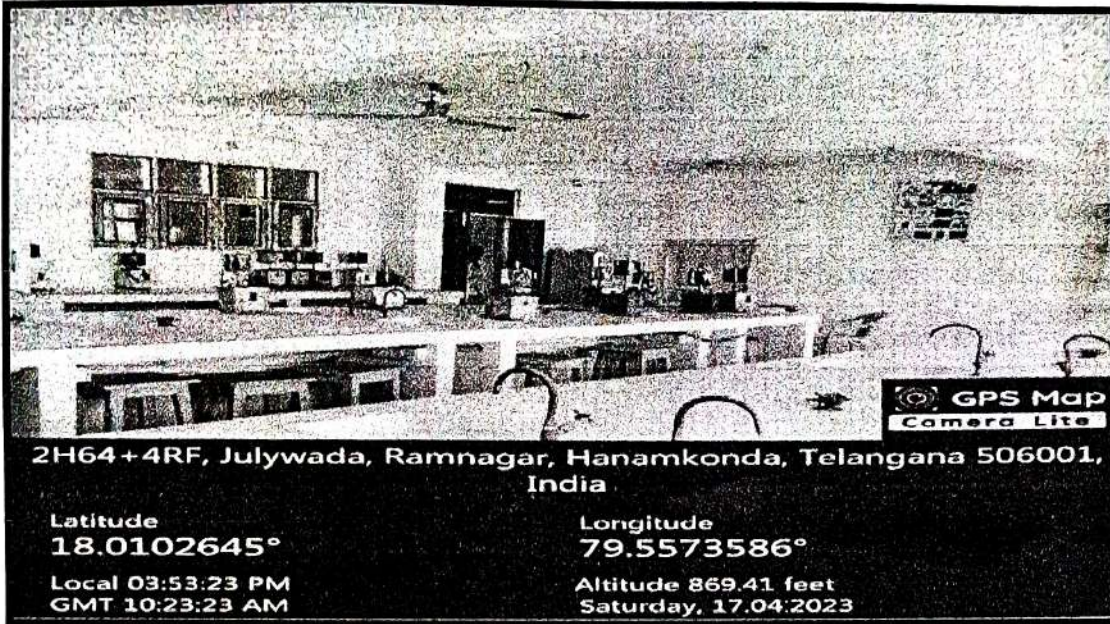

VISWAMBHARA EDUCATIONAL SOCIETY

VAAGDEVI COLLEGE OF PHARMACY

(Approved by AICTE & PCI, New Delhi & affiliated to Kakatiya University, Warangal, T.S)
Ramnagar Dist. Hanumakonda- 506001, (T.S)

Lab No. L20