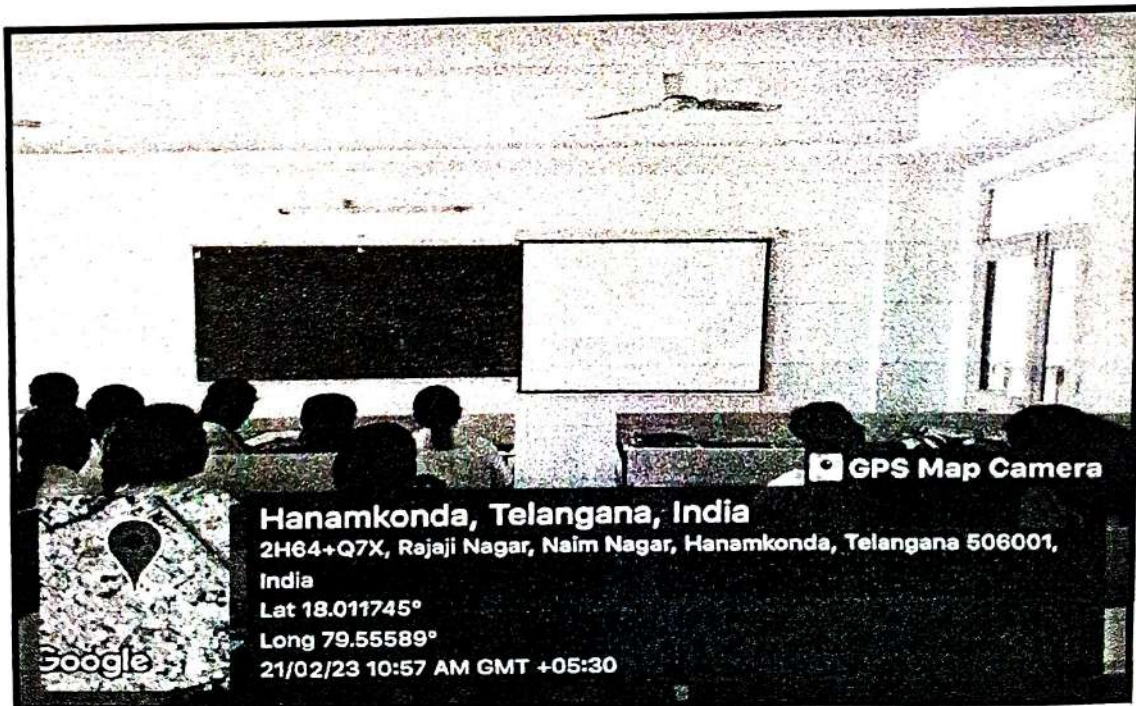

Room No. G04

Principal
Principal Vaagdevi College of Pharmacy
Hanamkonda, Warangal-506 001
Vaagdevi College of Pharmacy
Hanamkonda, Warangal-506 001