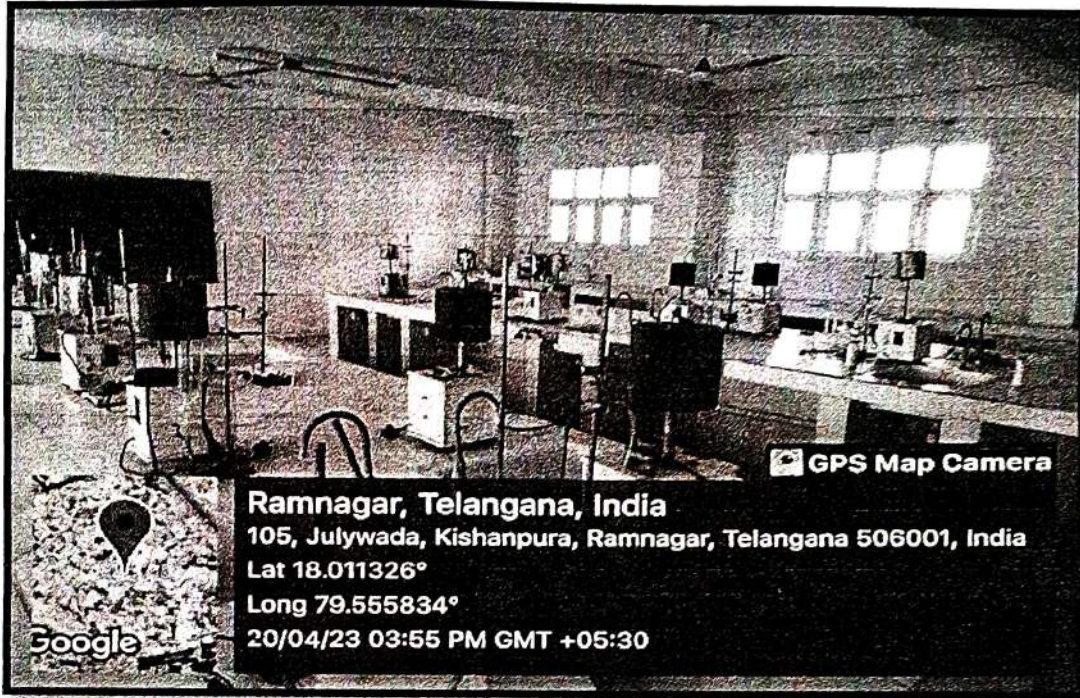

VISWAMBHARA EDUCATIONAL SOCIETY

VAAGDEVI COLLEGE OF PHARMACY

(Approved by AICTE & PCI, New Delhi & affiliated to Kakatiya University, Warangal, T.S)
Ramnagar Dist. Hanumakonda- 506001, (T.S)

GPS Map Camera

Ramnagar, Telangana, India

105, Julywada, Kishanpura, Ramnagar, Telangana 506001, India

Lat 18.011326°

Long 79.555834°

20/04/23 03:55 PM GMT +05:30

Google