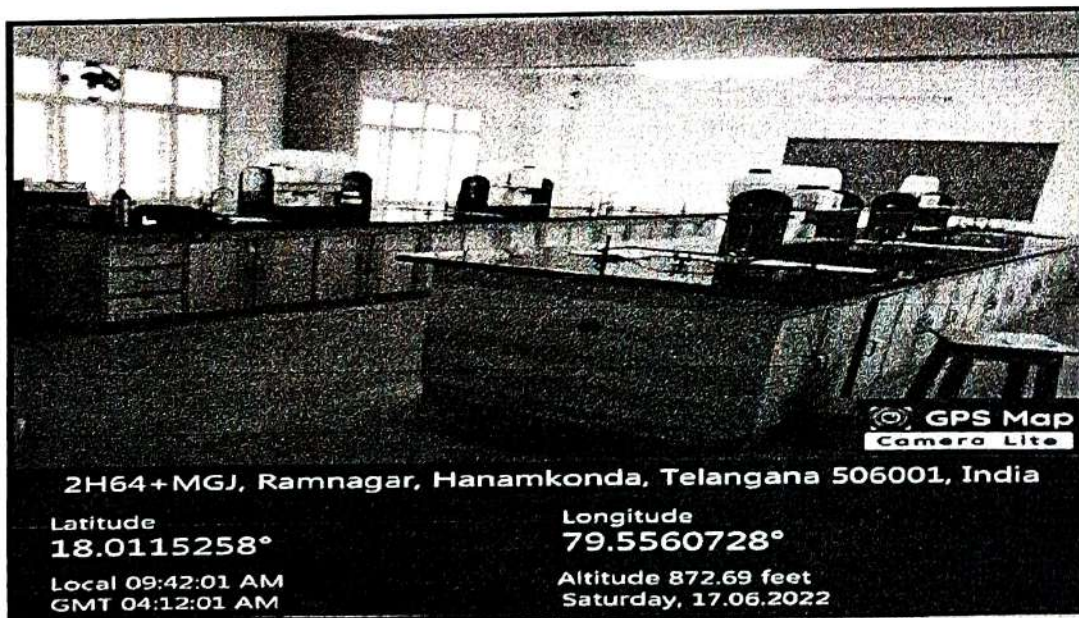

Lab No. L04

Lab No. L05