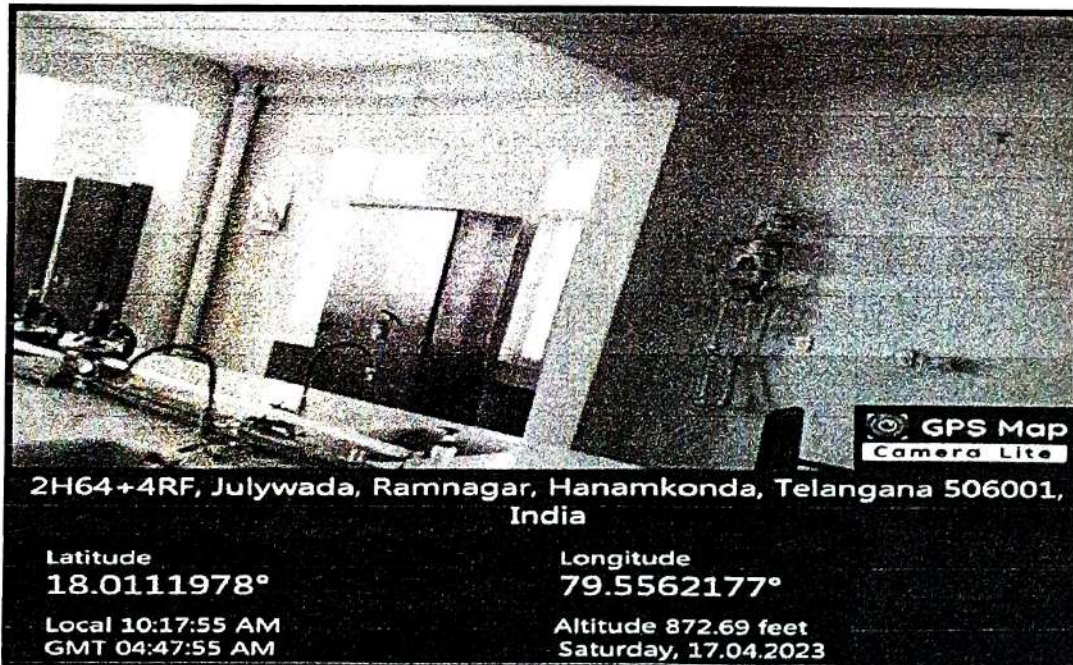

Lab No. L14

2H64+4RF, Julywada, Ramnagar, Hanamakonda, Telangana 506001, India

Latitude
18.0111978°

Local 10:17:55 AM
GMT 04:47:55 AM

Longitude
79.5562177°

Altitude 872.69 feet
Saturday, 17.04.2023

Lab No. L15

Principal
Vaagdevi College of Pharmacy
Hanamakonda, Warangal-506 001

Principal
Vaagdevi College of Pharmacy
Hanamakonda, Warangal-506 001