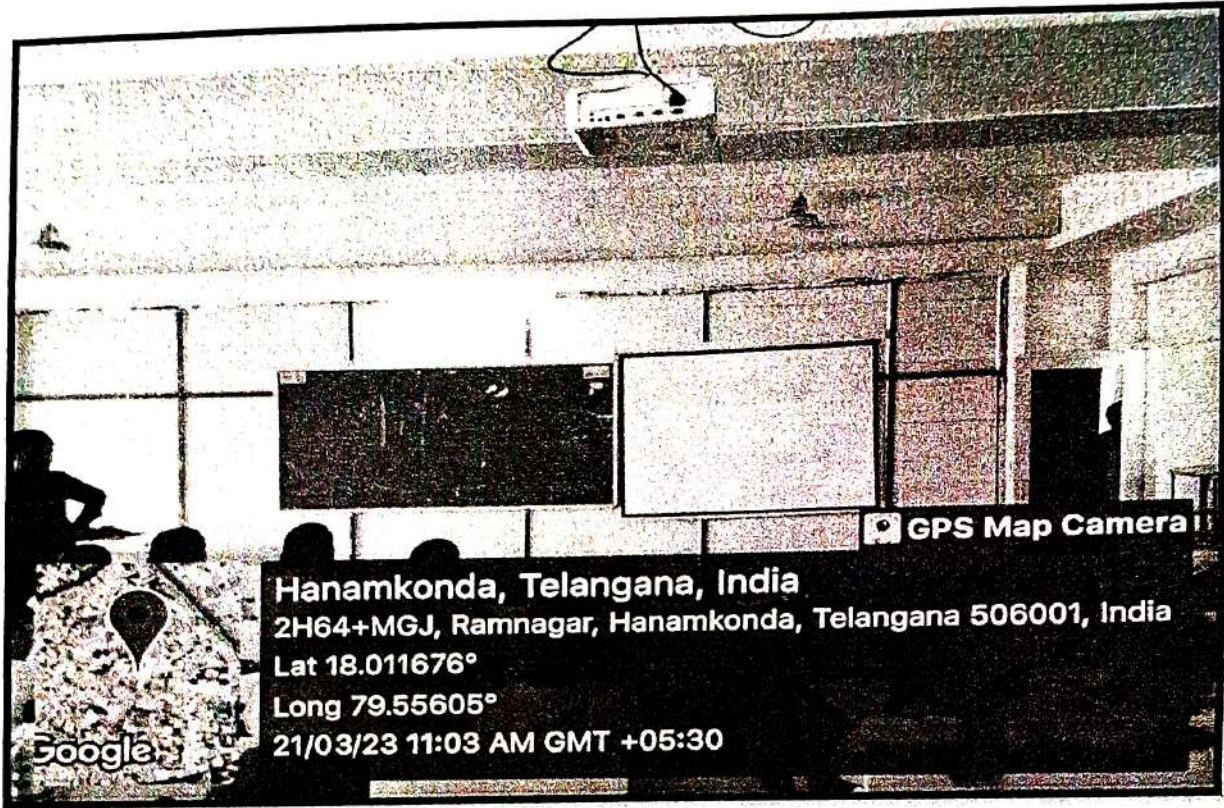

VAAGDEVI COLLEGE OF PHARMACY

(Approved by AICTE & PCI, New Delhi & affiliated to Kakatiya University, Warangal, T.S)
Ramnagar Dist. Hanamakonda- 506001, (T.S)

Room No. G05

Principal
Vaagdevi College of Pharmacy
Hanamakonda, Warangal-506 001

Principal
Vaagdevi College of Pharmacy
Hanamakonda, Warangal-506 001