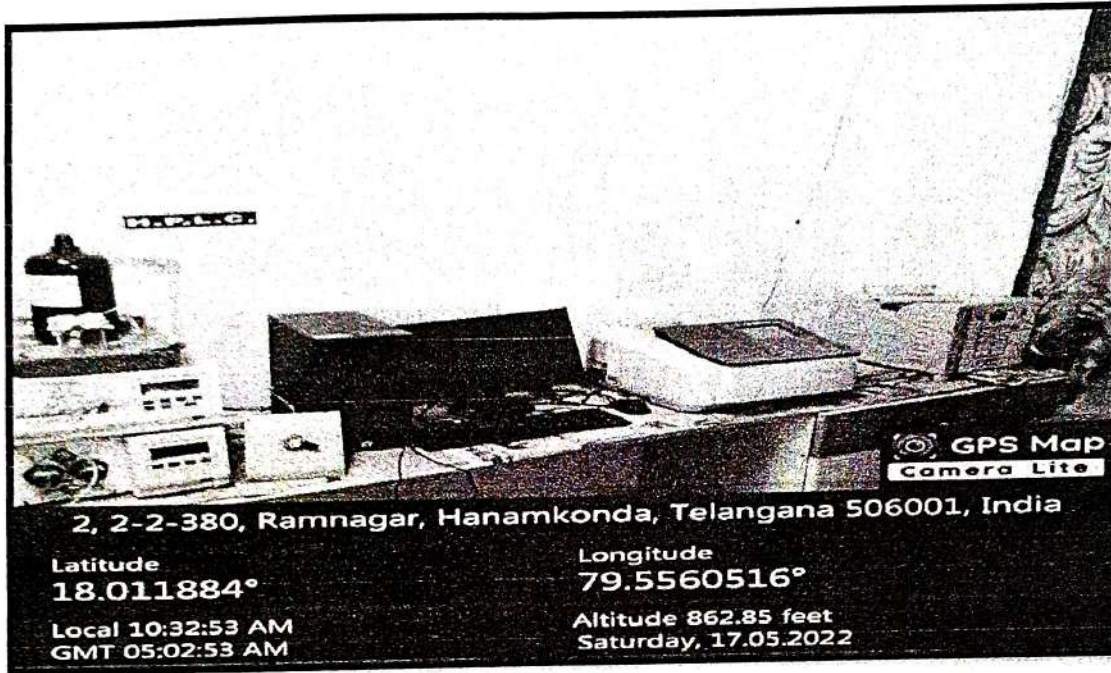

VAAGDEVI COLLEGE OF PHARMACY

(Approved by AICTE & PCI, New Delhi & affiliated to Kakatiya University, Warangal, T.S)
Ramnagar Dist. Hanamakonda- 506001, (T.S)

2, 2-2-380, Ramnagar, Hanamkonda, Telangana 506001, India

Latitude
18.011884°

Longitude
79.5560516°

Local 10:32:53 AM
GMT 05:02:53 AM

Altitude 862.85 feet
Saturday, 17.05.2022

Lab No. L06