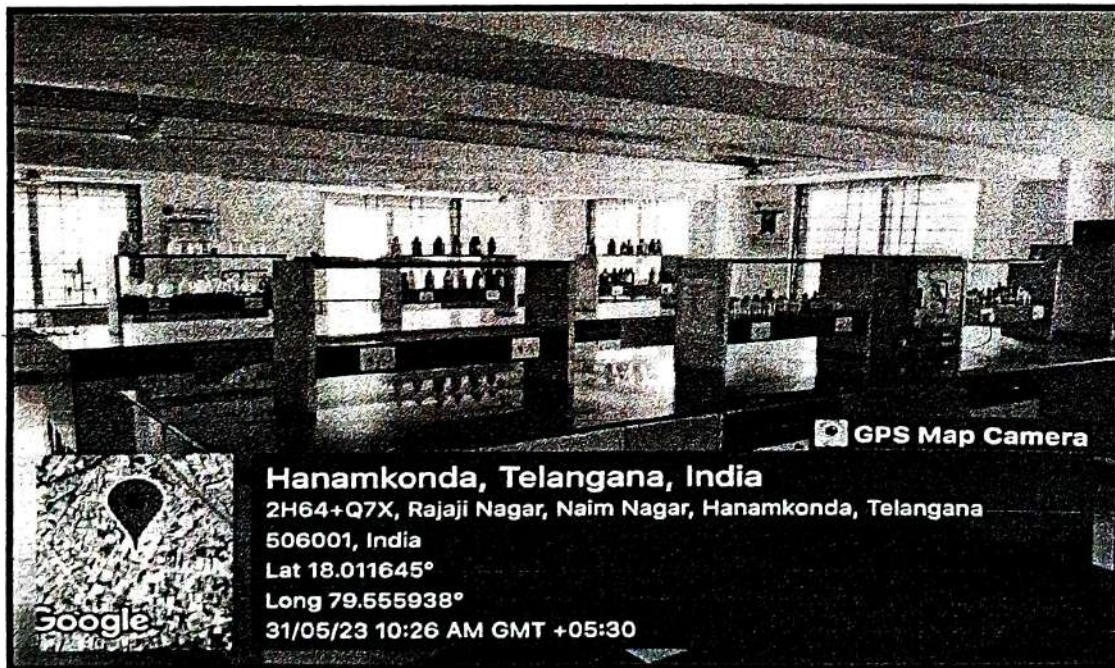

Lab No. L02

Lab No. L03

Principal
Vaagdevi College of Pharmacy
Hanamkonda, Warangal-506 001

Principal
Vaagdevi College of Pharmacy
Hanamkonda, Warangal-506 001