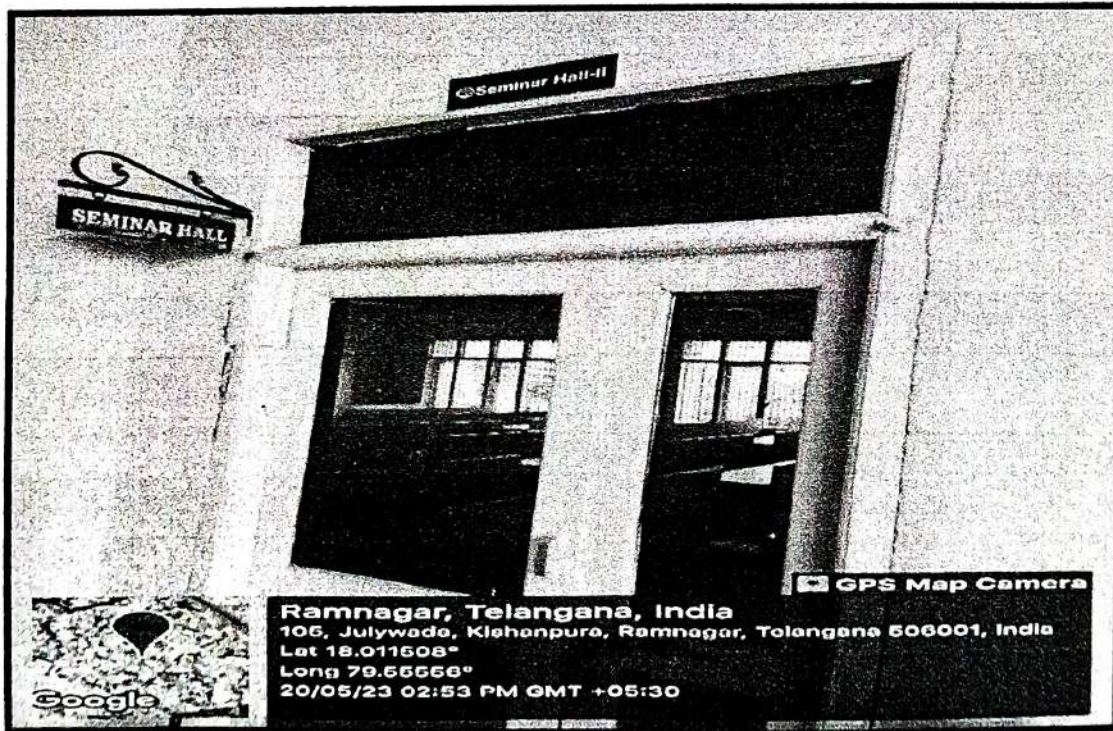

## Seminar Hall-I (G06)

Google

Ramnagar, Telangana, India  
106, Julywada, Kishanpura, Ramnagar, Telangana 506001, India  
Lat 18.011608°  
Long 79.555568°  
20/05/23 02:53 PM GMT +05:30

GPS Map Camera

*Principal*  
Vaagdevi College of Pharmacy  
Hanamakonda, Warangal-506 001