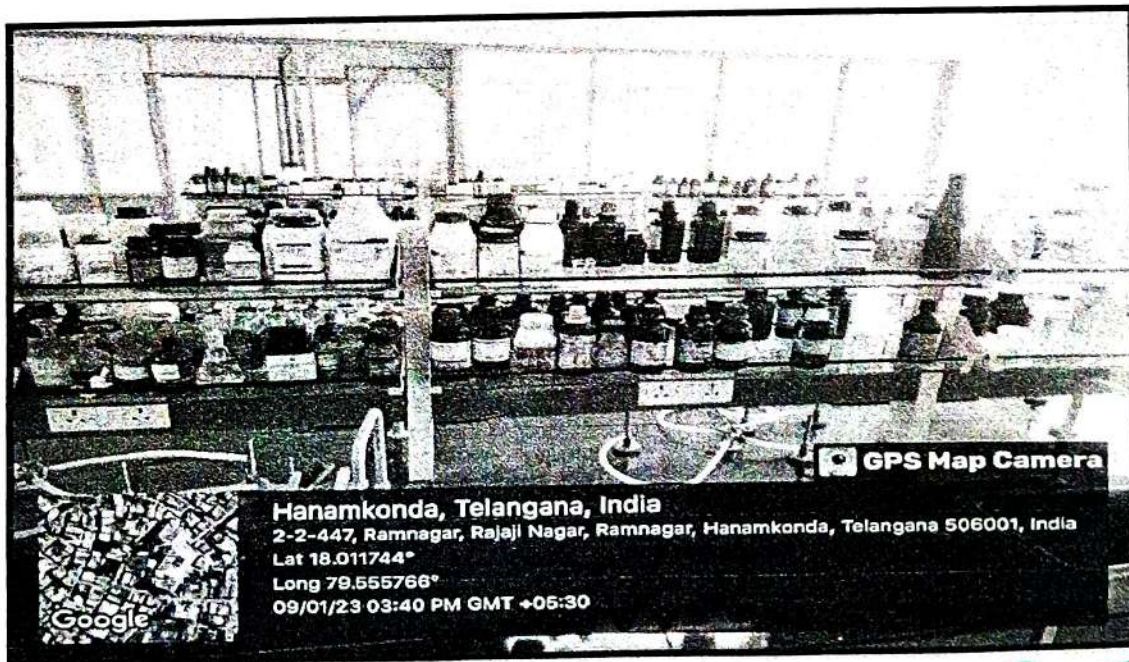

Lab No. L10

Lab No. L11

Principal
Vaagdevi College of Pharmacy
Hanamkonda, Warangal-506 001
Principal
Vaagdevi College of Pharmacy
Hanamkonda, Warangal-506 001