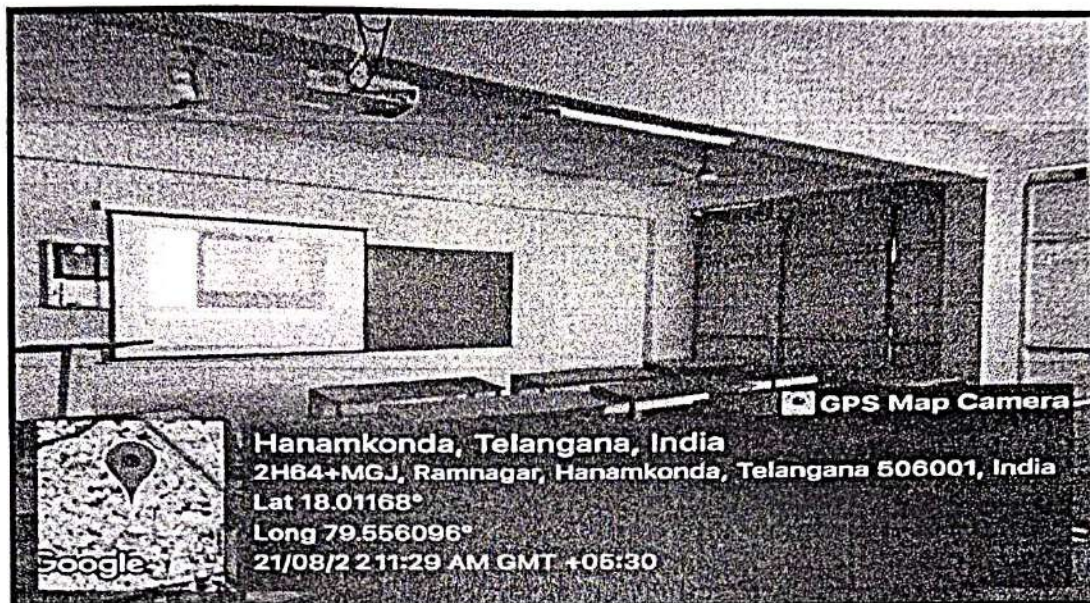

VISWAMBHARA EDUCATIONAL SOCIETY

VAAGDEVI COLLEGE OF PHARMACY

(Approved by AICTE & PCI, New Delhi & affiliated to Kakatiya University, Warangal, T.S)
Ramnagar Dist. Hanamakonda- 506001. (T.S)

Room No. F105

Principal
Vaagdevi College of Pharmacy
Hanamkonda, Warangal-506 001

Principal
Vaagdevi College of Pharmacy
Hanamkonda, Warangal-506 001