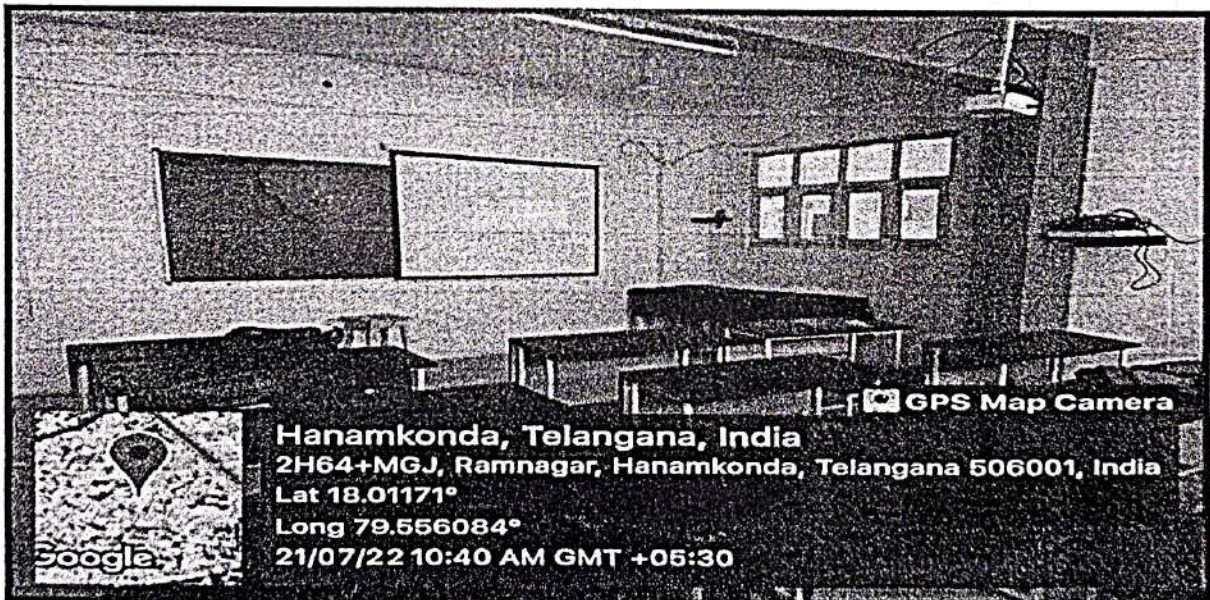

Room No. G0

Principal
Vaagdevi College of Pharmacy
Hanamkonda, Warangal-506 001

Principal
Vaagdevi College of Pharmacy
Hanamkonda, Warangal-506 001