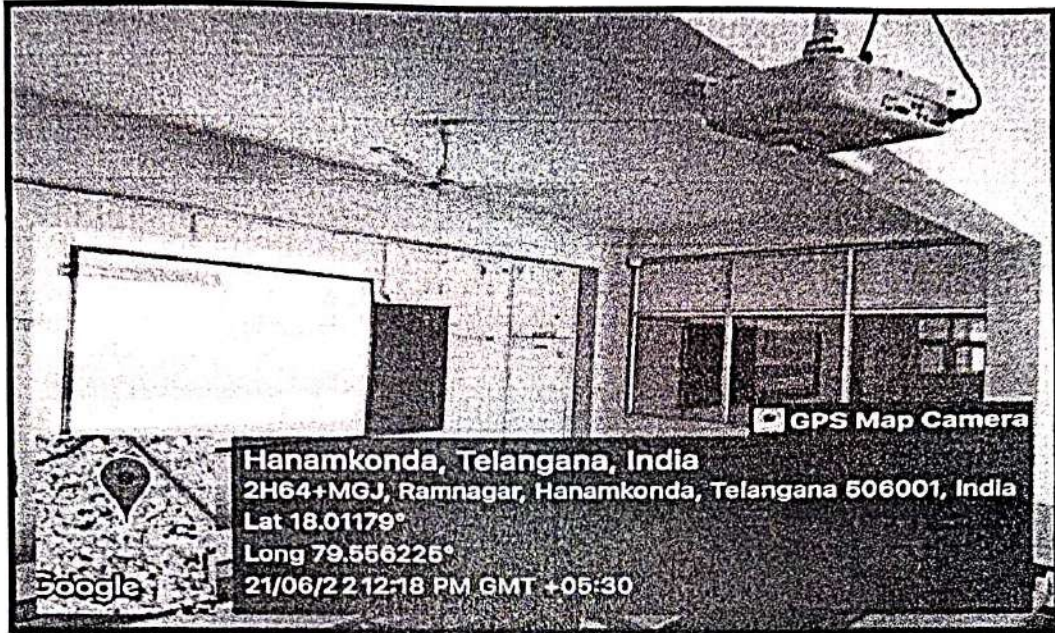

VISWAMBHARA EDUCATIONAL SOCIETY
VAAGDEVI COLLEGE OF PHARMACY

(Approved by AICTE & PCI, New Delhi & affiliated to Kakatiya University, Warangal, T.S)
Ramnagar Dist. Hanamakonda- 506001. (T.S)

Room No. S203