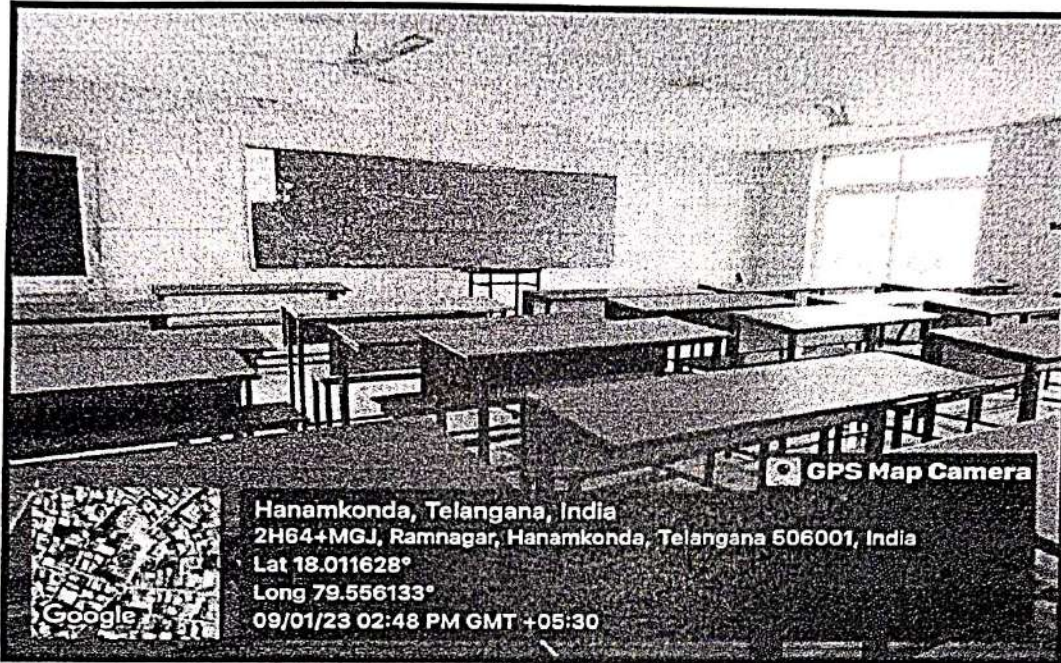

VTSWAMBHARA EDUCATIONAL SOCIETY

VAAGDEVI COLLEGE OF PHARMACY

(Approved by AICTE & PCI, New Delhi & affiliated to Kakatiya University, Warangal, T.S)
Ramnagar Dist. Hanamakonda- 506001. (T.S)