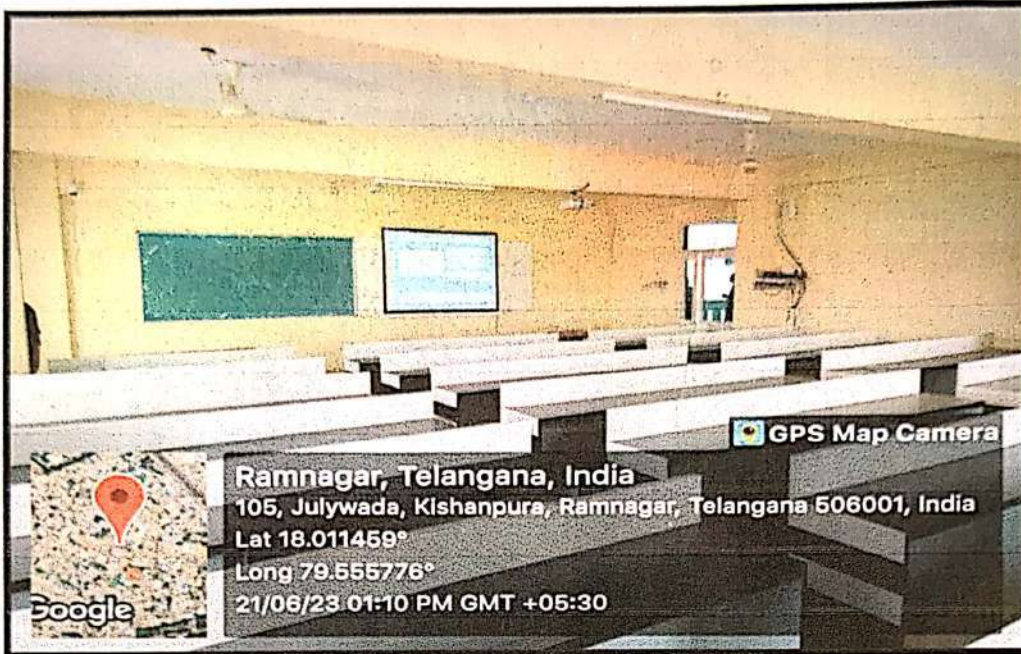

VISWAMBHARA EDUCATIONAL SOCIETY
VAAGDEVI COLLEGE OF PHARMACY

(Approved by AICTE & PCI, New Delhi & affiliated to Kakaliya University, Warangal, T.S)
Ramnagar Dist, Hanumakonda- 506001, (T.S)

Ramnagar, Telangana, India
105, Julywada, Kishanpura, Ramnagar, Telangana 506001, India
Lat 18.011459°
Long 79.555776°
21/06/23 01:10 PM GMT +05:30

Seminar Hall-II(T304)