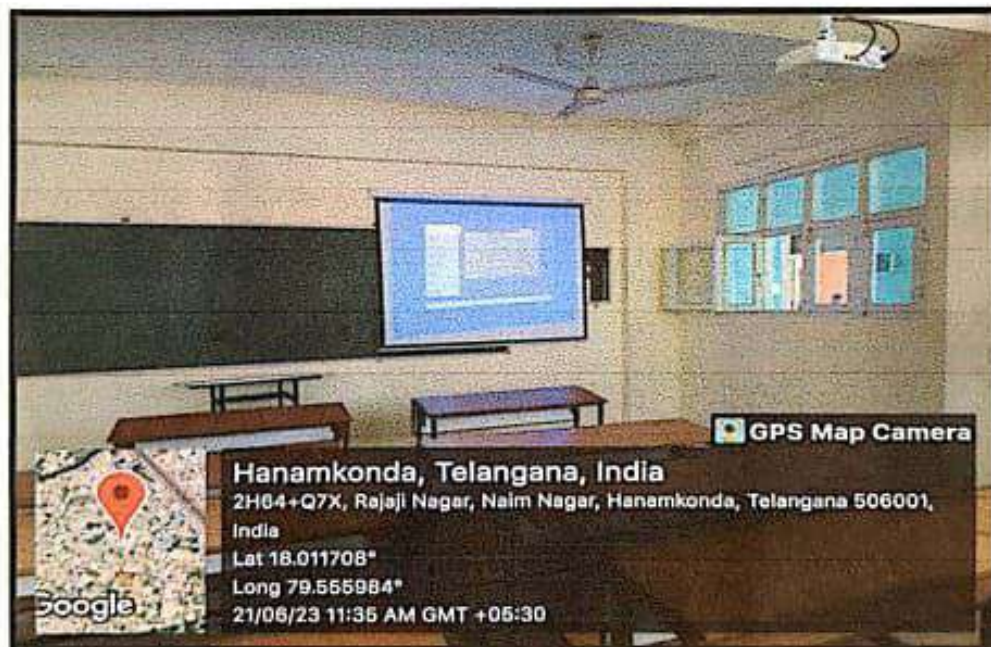

Room No. F101

Room No. F102

Principal
Vaagdevi College of Pharmacy
Hanamkonda, Warangal-506 001