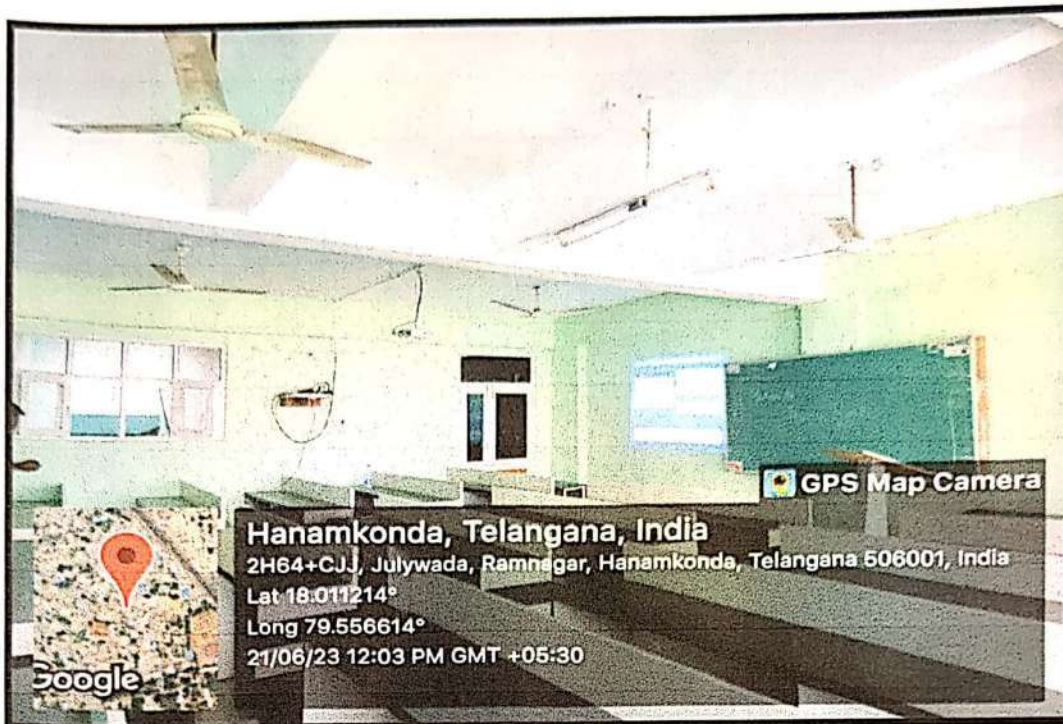

VISWAMBHARA EDUCATIONAL SOCIETY
VAAGDEVI COLLEGE OF PHARMACY

(Approved by AICTE & PCI, New Delhi & affiliated to Kakatiya University, Warangal, T.S)
Ramnagar Dist. Hanamakonda- 506001, (T.S)