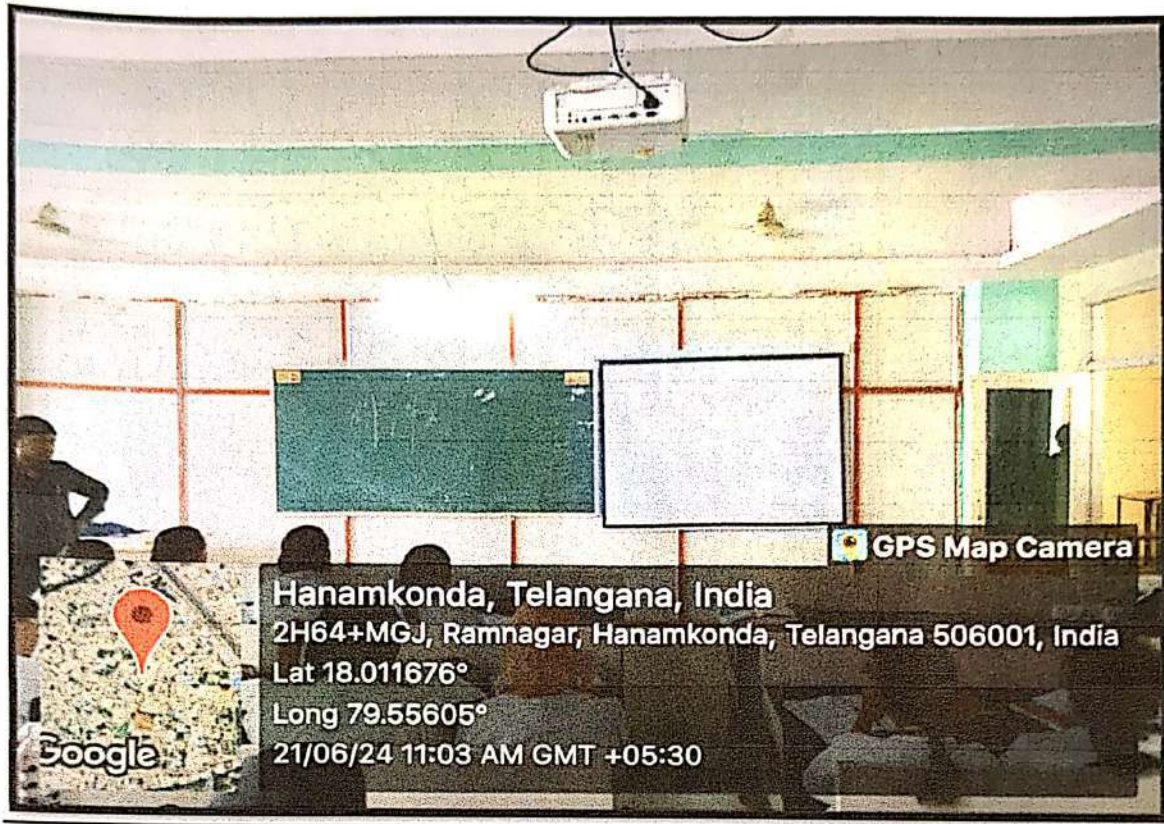

VISWAMBHARA EDUCATIONAL SOCIETY
VAAGDEVI COLLEGE OF PHARMACY

(Approved by AICTE & PCI, New Delhi & affiliated to Kakatiya University, Warangal, T.S)
Ramnagar Dist. Hanamakonda- 506001, (T.S)

Room No. G05

Principal
Vaagdevi College of Pharmacy
Hanamkonda, Warangal