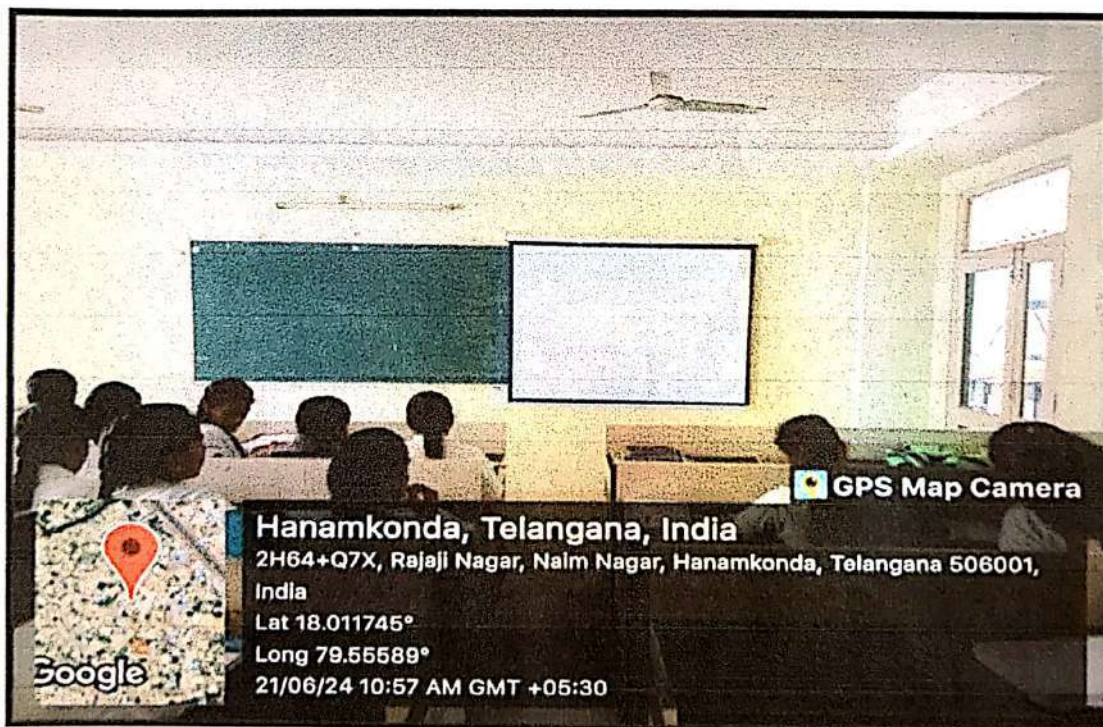

Room No. G03

Room No. G04

Principal
Vaagdevi College of Pharmacy
Hanamkonda, Warangal-506 001