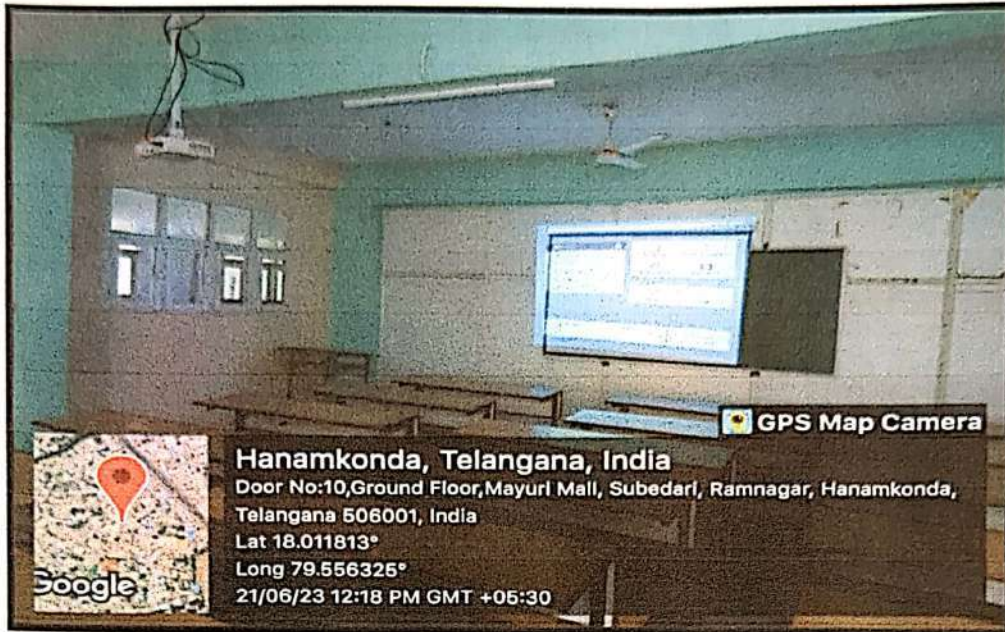

VISWAMBHARA EDUCATIONAL SOCIETY

VAAGDEVI COLLEGE OF PHARMACY

(Approved by AICTE & PCI, New Delhi & affiliated to Kakatiya University, Warangal, T.S)
Ramnagar Dist. Hanamakonda- 506001. (T.S)

Hanamkonda, Telangana, India

Door No:10,Ground Floor,Mayuri Mall, Subedar, Ramnagar, Hanamkonda,
Telangana 506001, India

Lat 18.011813°

Long 79.556325°

21/06/23 12:18 PM GMT +05:30