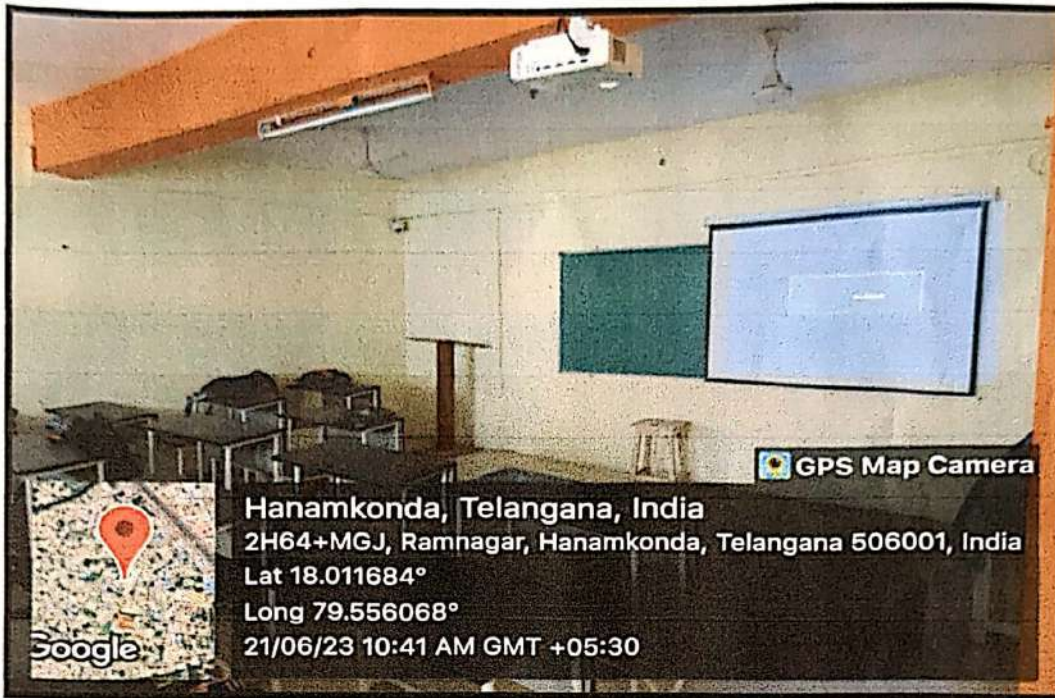

VISWAMBHARA EDUCATIONAL SOCIETY
VAAGDEVI COLLEGE OF PHARMACY

(Approved by AICTE & PCI, New Delhi & affiliated to Kakatiya University, Warangal, T.S)
Ramnagar Dist. Hanamakonda- 506001, (T.S)