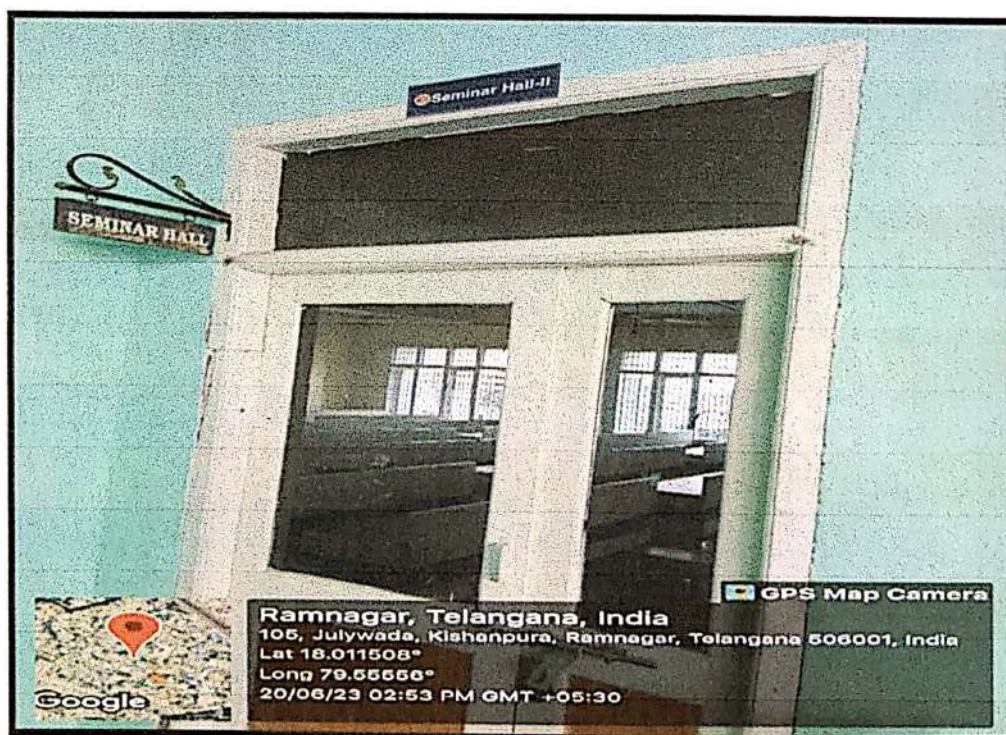

Seminar Hall-I (G06)

Principal
Vaagdevi College of Pharmacy
Hanamkonda, Warangal-506 001