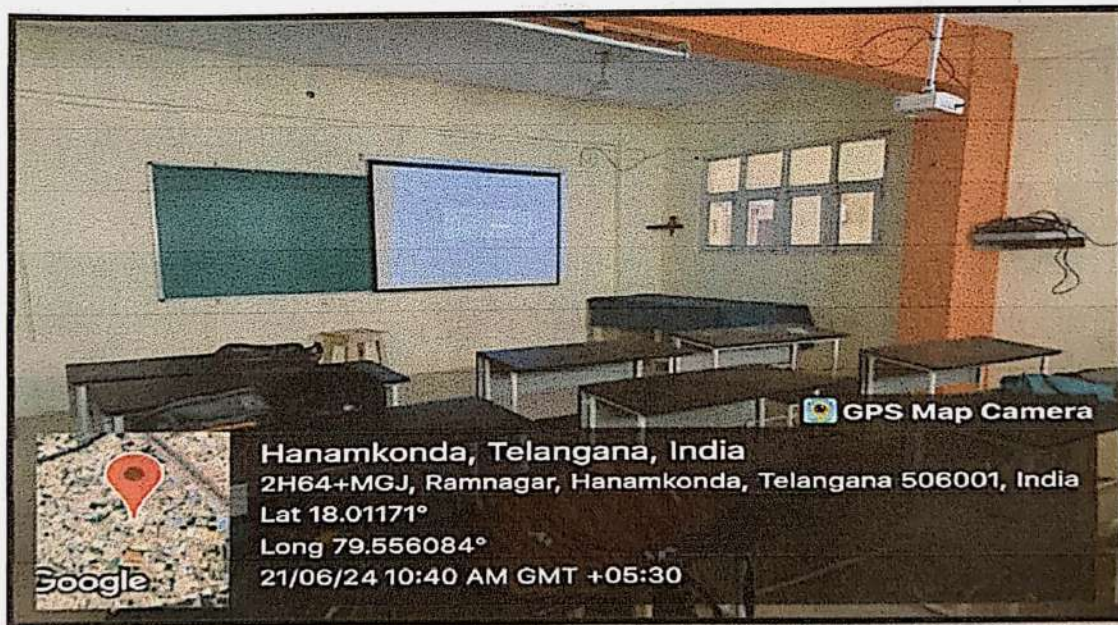

Room No. G01

Room No. G02

Principal
Vaagdevi College of Pharmacy
Hanamakonda, Warangal-506001