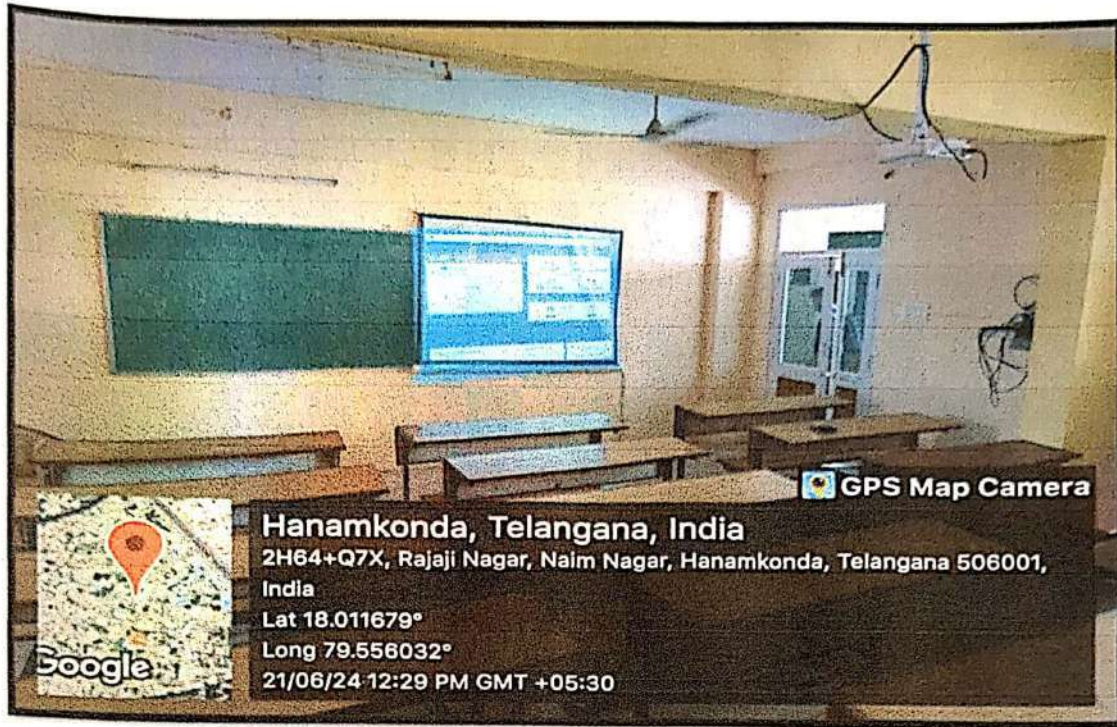

VISWAMBHARA EDUCATIONAL SOCIETY
VAAGDEVI COLLEGE OF PHARMACY

(Approved by AICTE & PCI, New Delhi & affiliated to Kakatiya University, Warangal, T.S)
Ramnagar Dist. Hanamakonda- 506001. (T.S)