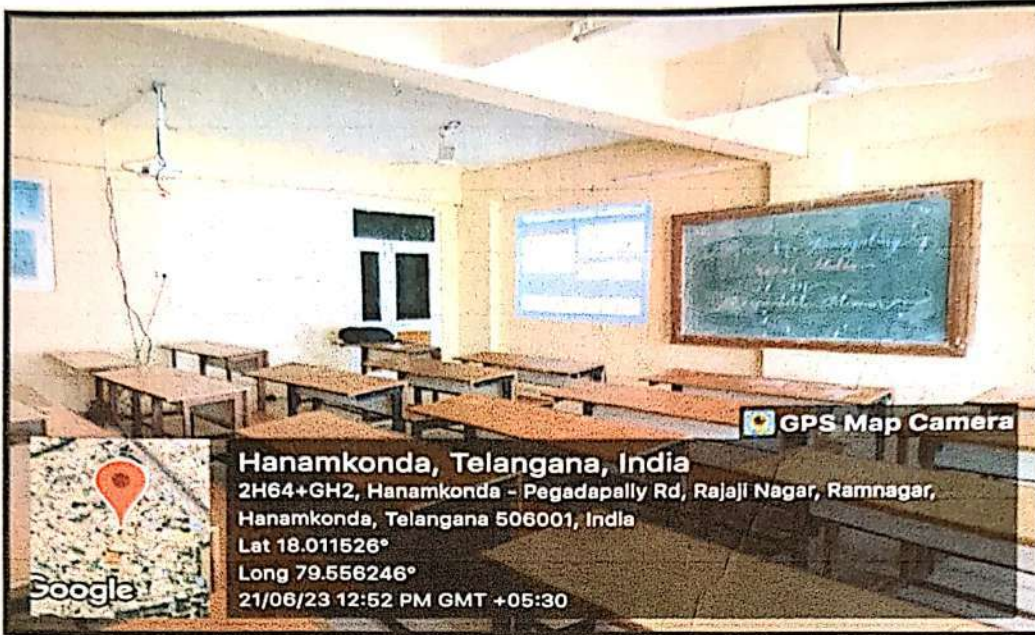

VISWAMBHARA EDUCATIONAL SOCIETY
VAAGDEVI COLLEGE OF PHARMACY

(Approved by AICTE & PCI, New Delhi & affiliated to Kakatiya University, Warangal, T.S)
Ramnagar Dist. Hanamakonda- 506001, (T.S)

Hanamkonda, Telangana, India
2H64+GH2, Hanamakonda - Pegadapally Rd, Rajaji Nagar, Ramnagar,
Hanamakonda, Telangana 506001, India
Lat 18.011526°
Long 79.556246°
21/06/23 12:52 PM GMT +05:30