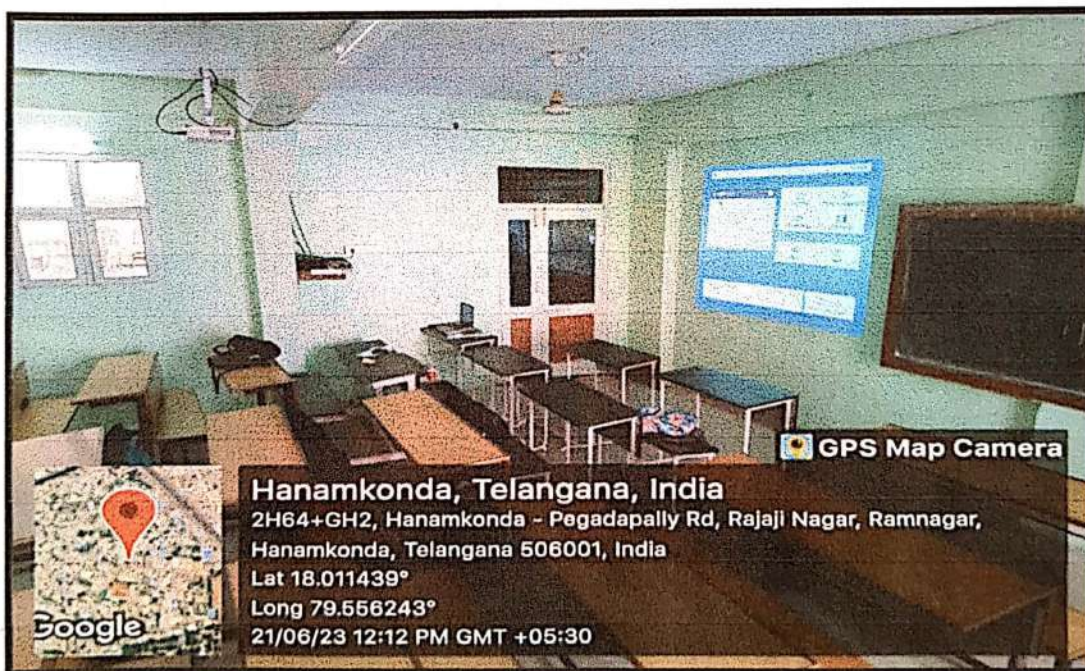

Room No. S204

Room No. S205

Principal
Vaagdevi College of Pharmacy
Hanamakonda, Warangal-506001