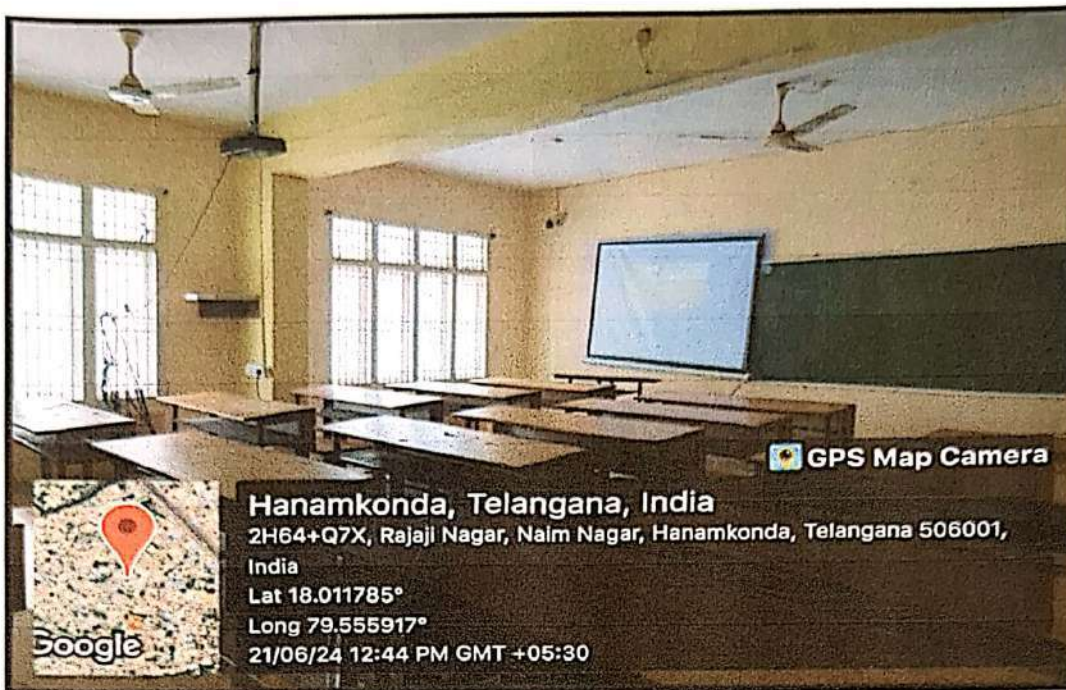

VISWAMBHARA EDUCATIONAL SOCIETY
VAAGDEVI COLLEGE OF PHARMACY

(Approved by AICTE & PCI, New Delhi & affiliated to Kakatiya University, Warangal, T.S)
Ramnagar Dist, Hanamakonda- 506001, (T.S)