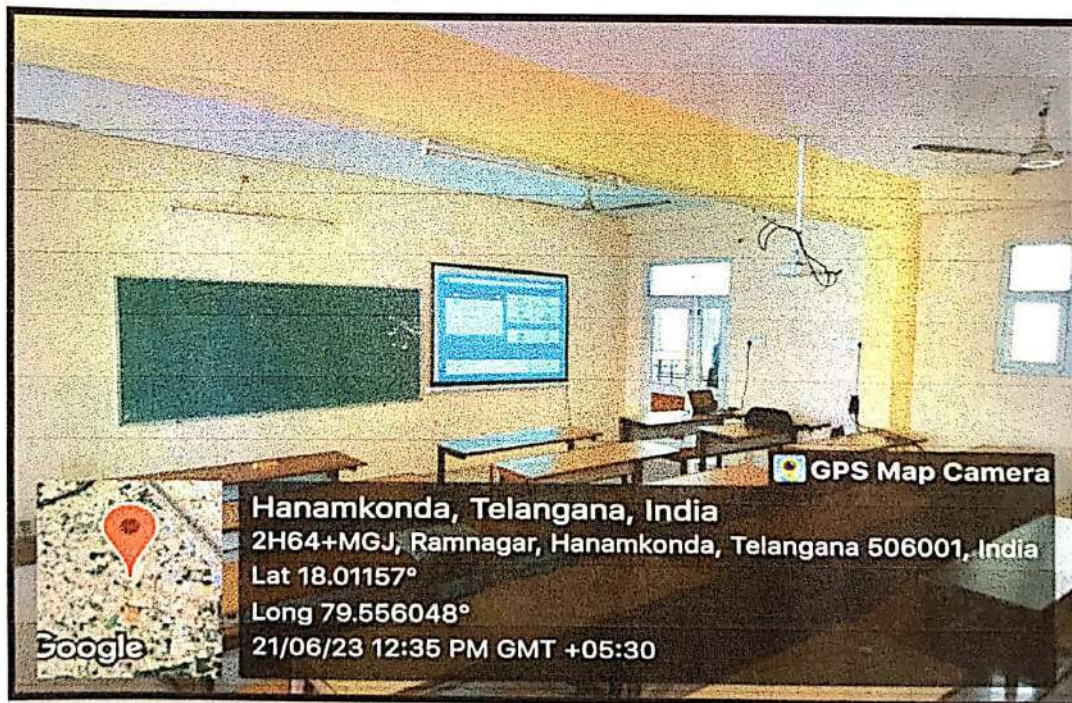

Room No. S206

Room No. S207

Principal
Vaagdevi College of Pharmacy
Hanamakonda, Warangal-506001