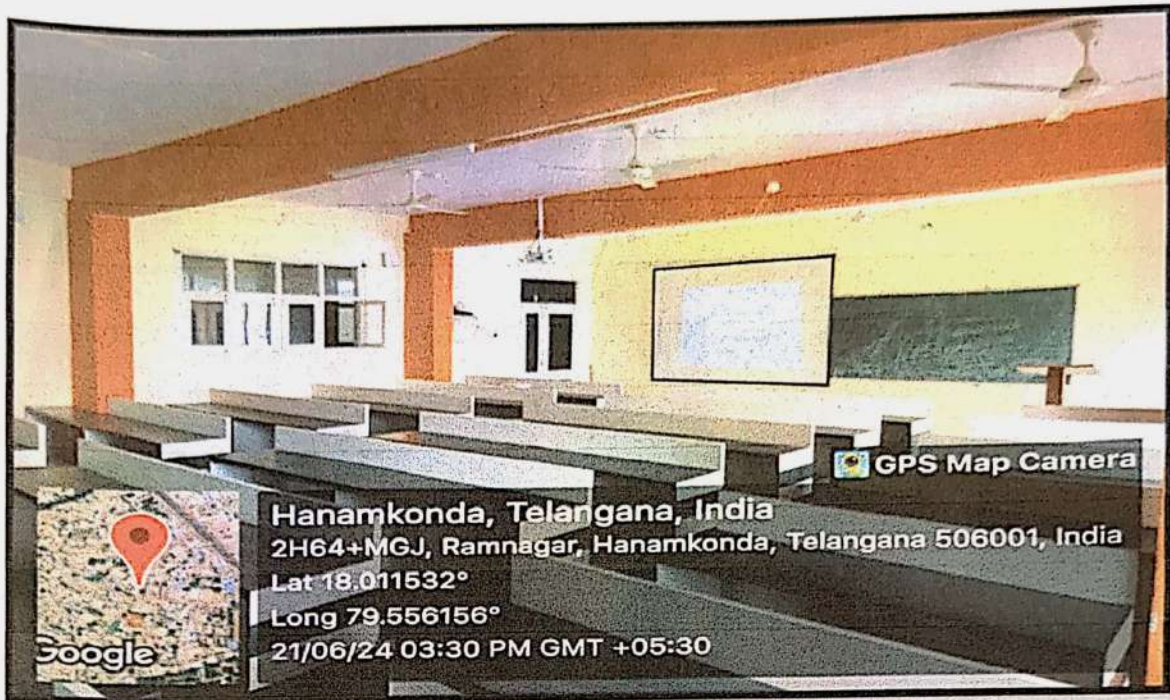

VISWAMBHARA EDUCATIONAL SOCIETY
VAAGDEVI COLLEGE OF PHARMACY

(Approved by AICTE & PCI, New Delhi & affiliated to Kakatiya University, Warangal, T.S)
Ramnagar Dist. Hanamakonda- 506001. (T.S)