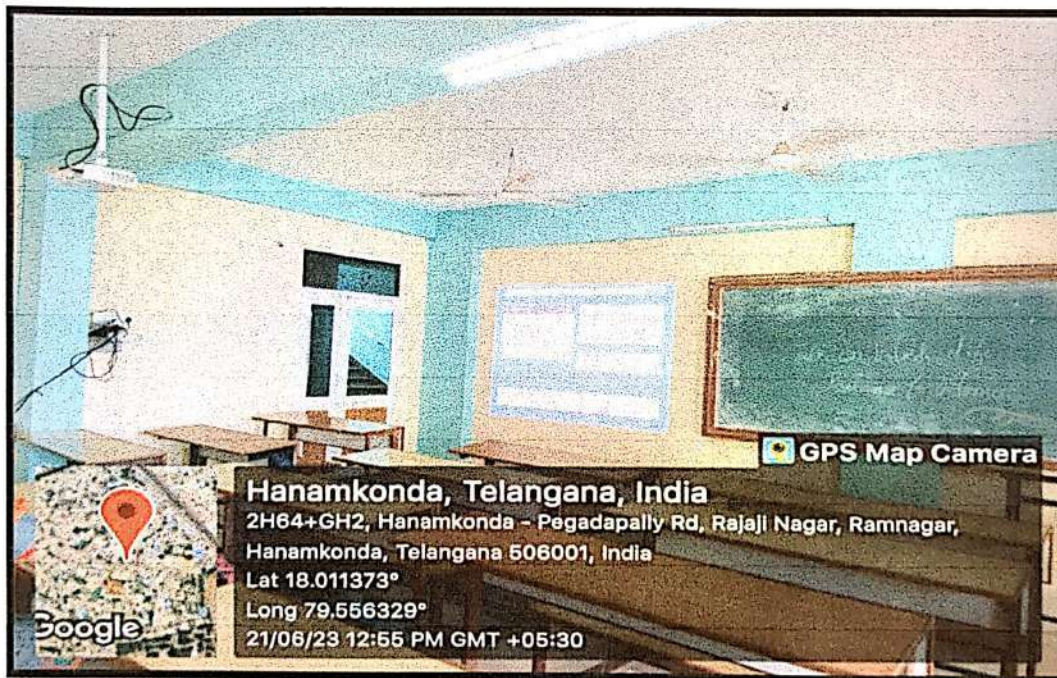

Room No. T301

Hanamkonda, Telangana, India
2H64+GH2, Hanamakonda - Pegadapally Rd, Rajaji Nagar, Ramnagar,
Hanamakonda, Telangana 506001, India
Lat 18.011373°
Long 79.556329°
21/06/23 12:55 PM GMT +05:30

Room No. T302

Principal
Vaagdevi College of Pharmacy
Hanamakonda, Warangal-506001