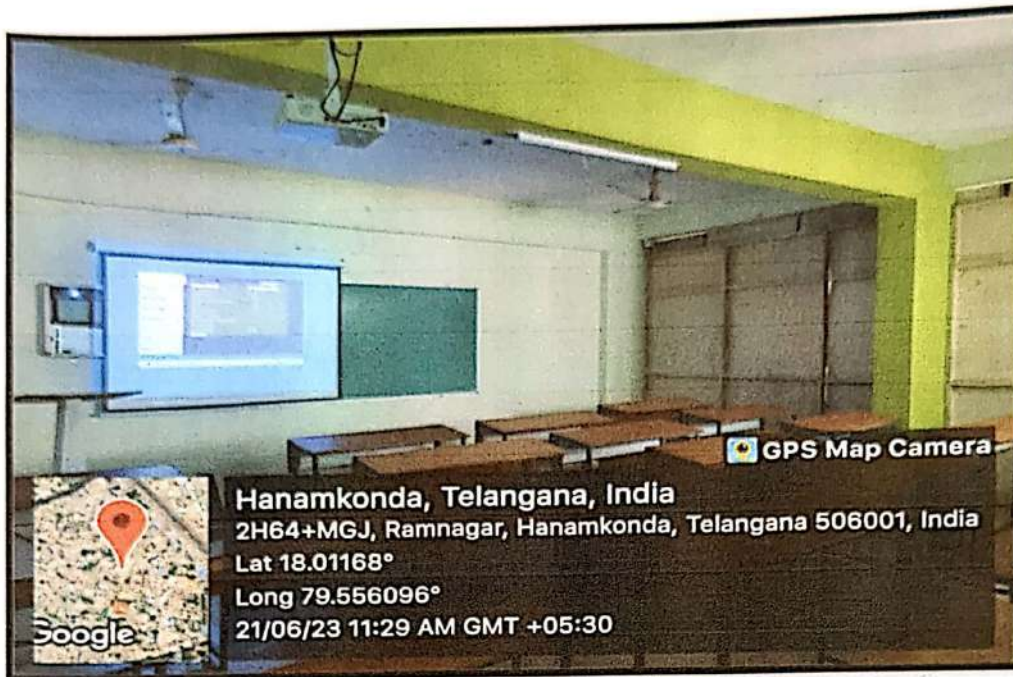

VISWAMBHARA EDUCATIONAL SOCIETY
VAAGDEVI COLLEGE OF PHARMACY

(Approved by AICTE & PCI, New Delhi & affiliated to Kakatiya University, Warangal, T.S)
Ramnagar Dist. Hanamakonda- 506001. (T.S)

Hanamkonda, Telangana, India
2H64+MGJ, Ramnagar, Hanamakonda, Telangana 506001, India
Lat 18.01168°
Long 79.556096°
21/06/23 11:29 AM GMT +05:30