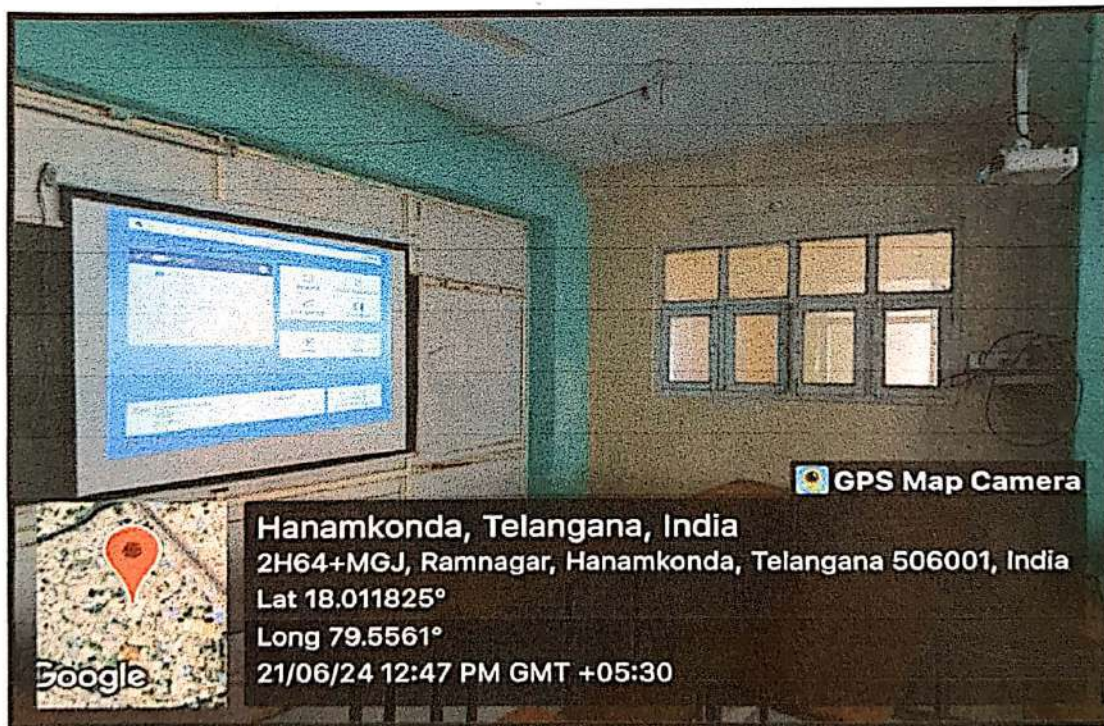

Room No. S208

Room No. S209

Principal
Vaagdevi College of Pharmacy
Hanamakonda, Warangal-506 001