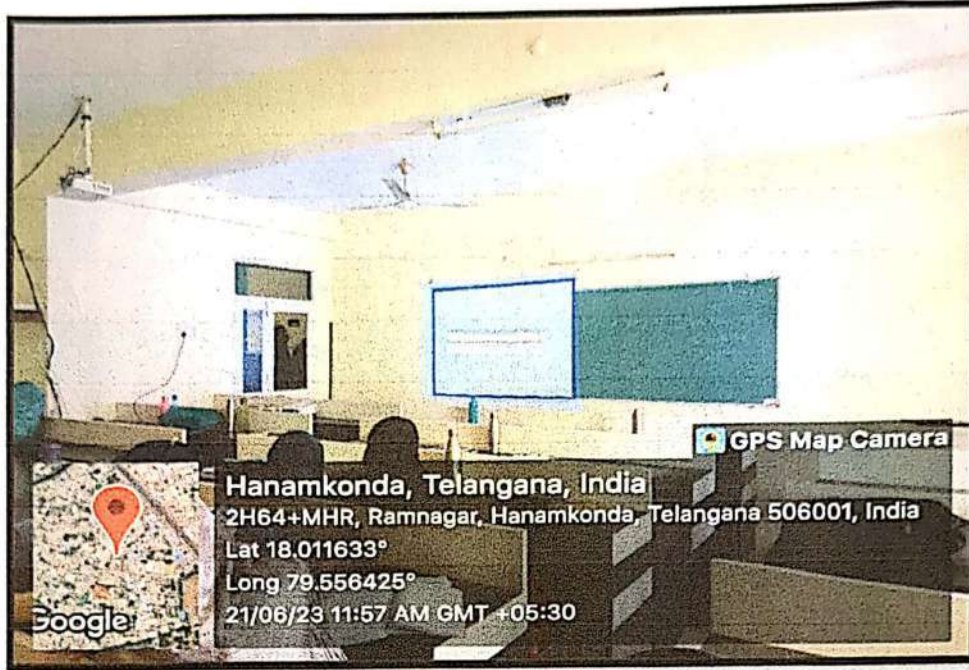

VISWAMBHARA EDUCATIONAL SOCIETY
VAAGDEVI COLLEGE OF PHARMACY

(Approved by AICTE & PCI, New Delhi & affiliated to Kakaliya University, Warangal, T.S)
Ramnagar Dist. Hanamakonda- 506001. (T.S)