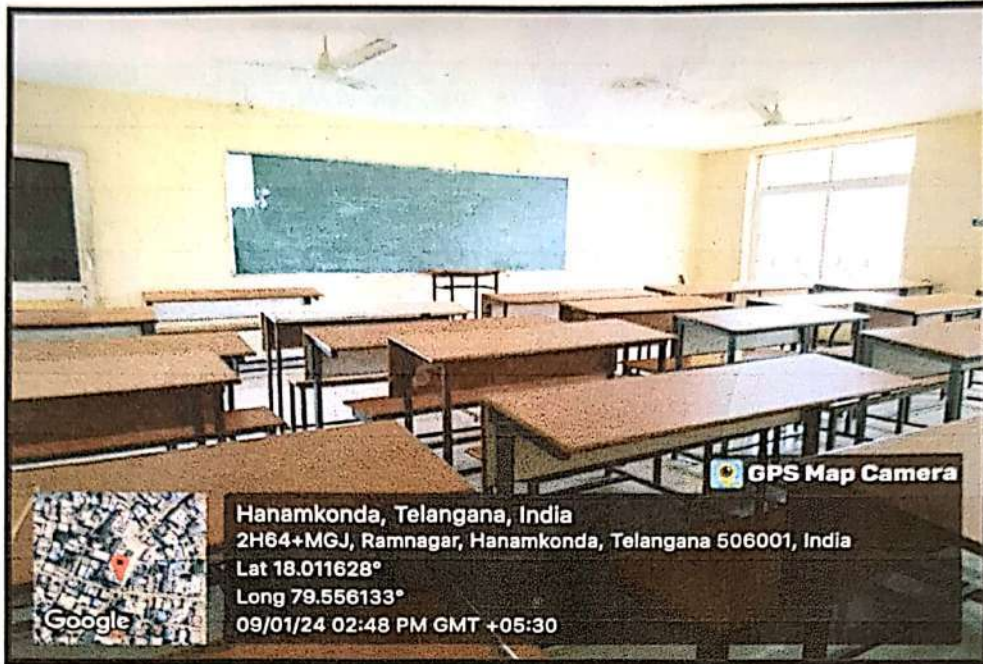

VISWAMBHARA EDUCATIONAL SOCIETY
VAAGDEVI COLLEGE OF PHARMACY

(Approved by AICTE & PCI, New Delhi & affiliated to Kakatiya University, Warangal, T.S)
Ramnagar Dist, Hanamakonda- 506001, (T.S)