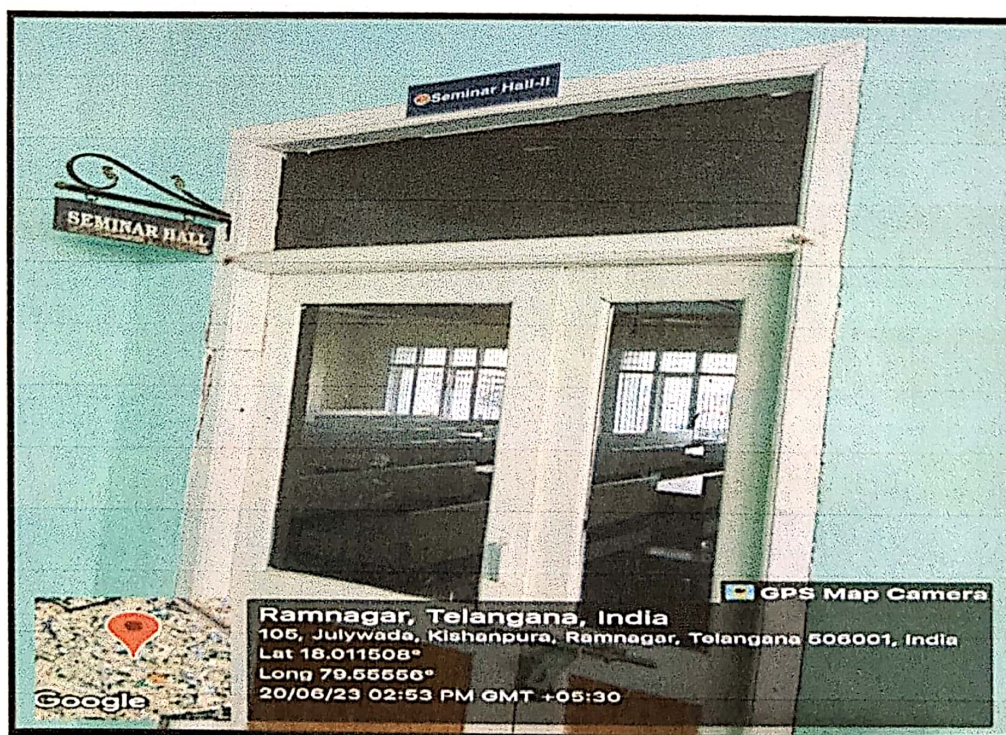

Room No. FF401

Room No. FF402

Principal
Vaagdevi College of Pharmacy
Hanamakonda, Warangal-506 001

Seminar Halls

Seminar Hall-I (G06)

Principal
Vaagdevi College of Pharmacy
 Hanamkonda, Warangal-506 001

VISWAMBHARA EDUCATIONAL SOCIETY
VAAGDEVI COLLEGE OF PHARMACY