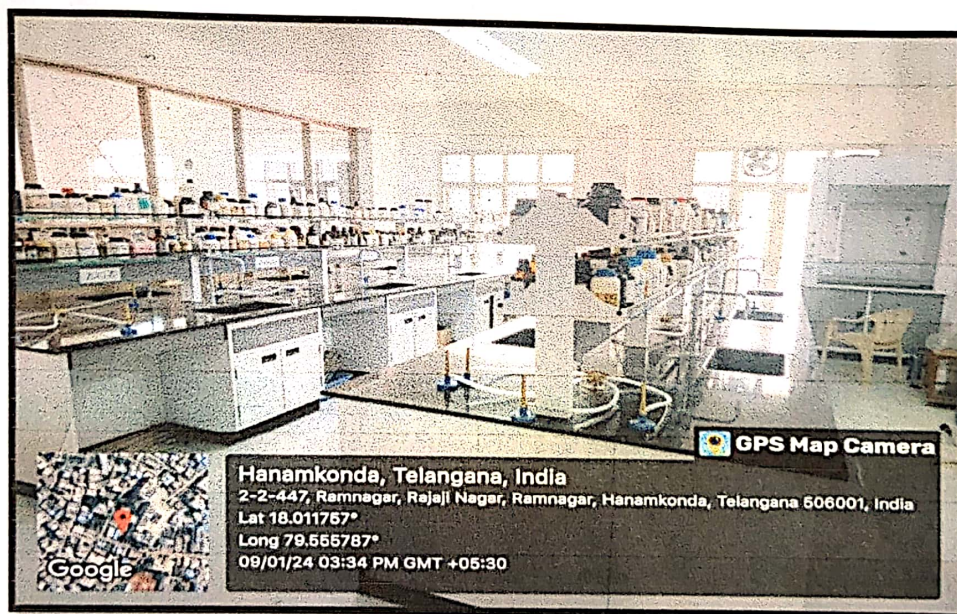

Lab No. L13

Principal
Vaagdevi College of Pharmacy
Hanamakonda, Warangal-506 001