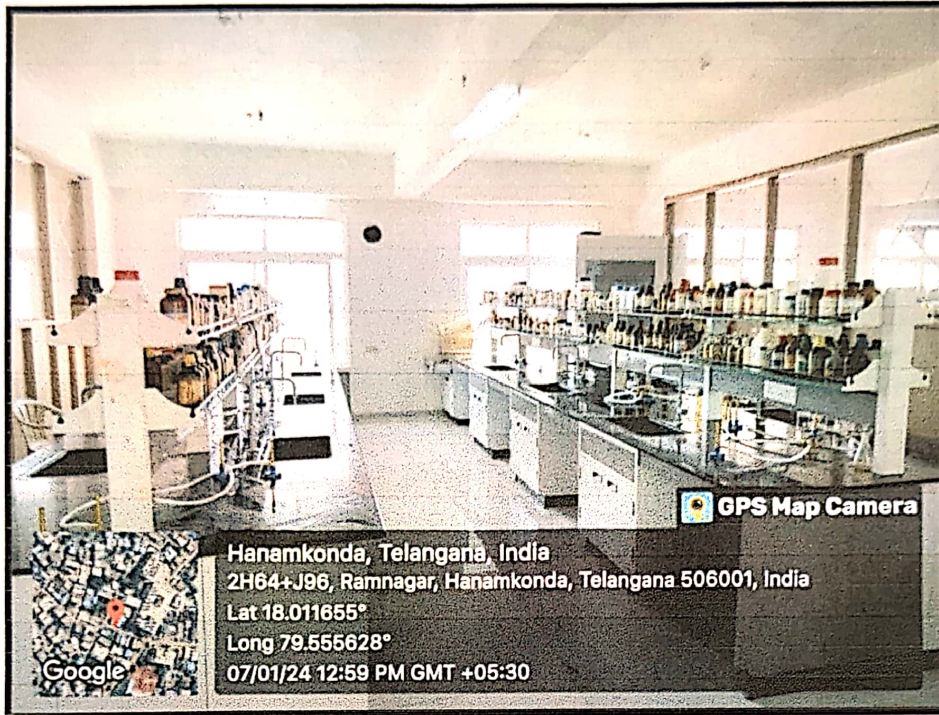

Lab No. L15

VISWAMBHARA EDUCATIONAL SOCIETY
VAAGDEVI COLLEGE OF PHARMACY

(Approved by AICTE & PCI, New Delhi & affiliated to Kakatiya University, Warangal, T.S)
Ramnagar Dist. Hanamakonda- 506001, (T.S)

Lab No. L14