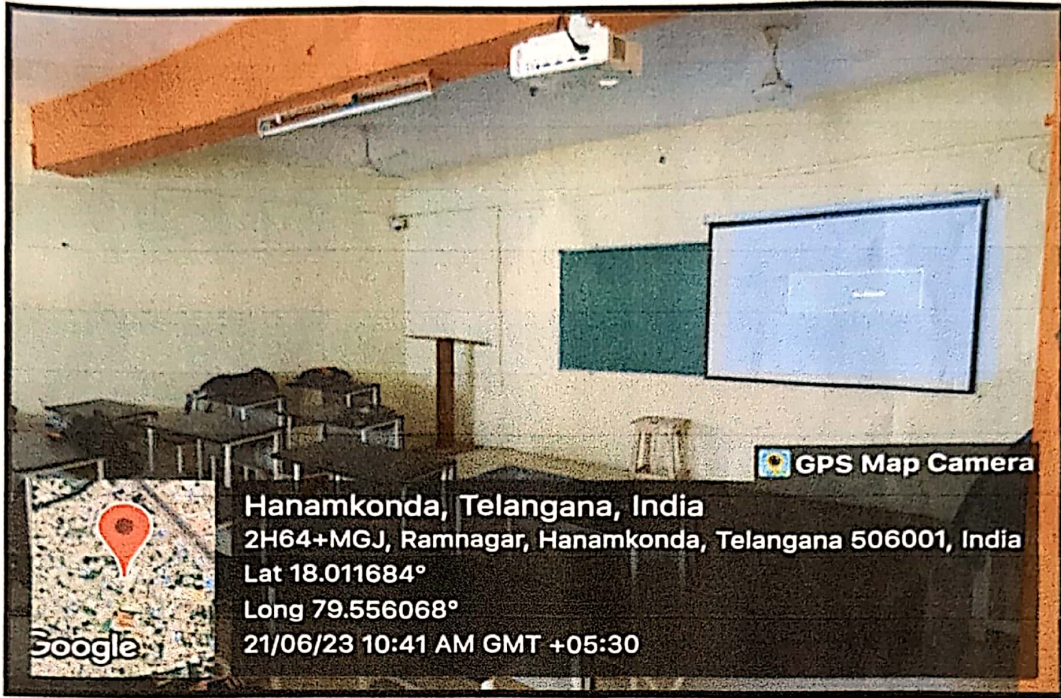

VISWAMBHARA EDUCATIONAL SOCIETY
VAAGDEVI COLLEGE OF PHARMACY

(Approved by AICTE & PCI, New Delhi & affiliated to Kakatiya University, Warangal, T.S)
Ramnagar Dist. Hanamakonda- 506001, (T.S)