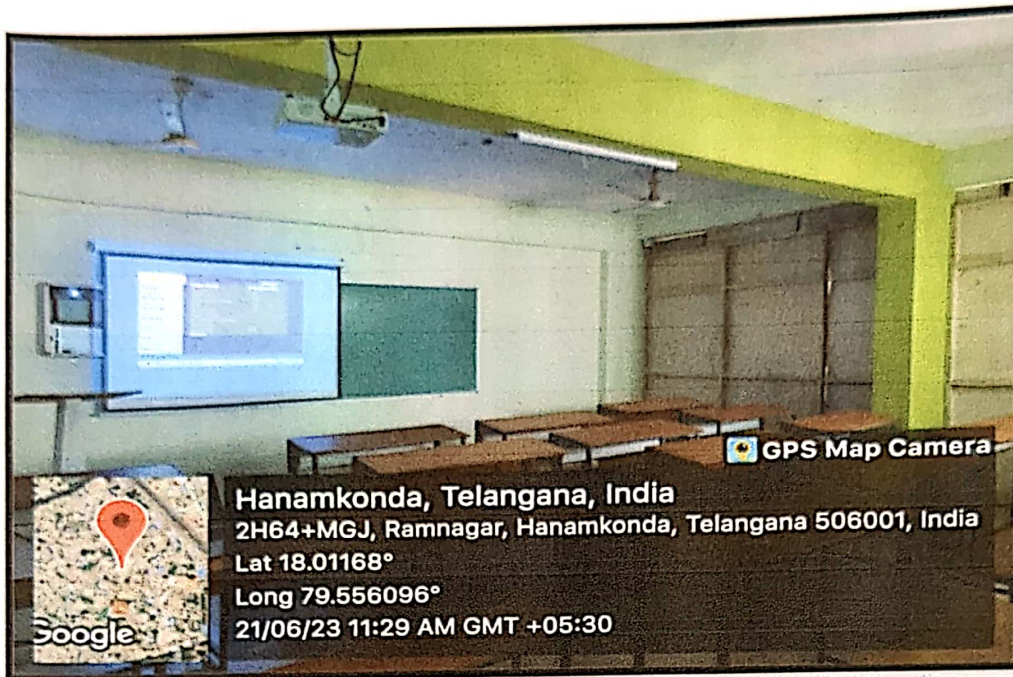

VISWAMBHARA EDUCATIONAL SOCIETY
VAAGDEVI COLLEGE OF PHARMACY

(Approved by AICTE & PCI, New Delhi & affiliated to Kakatiya University, Warangal, T.S)
Ramnagar Dist. Hanamakonda- 506001, (T.S)