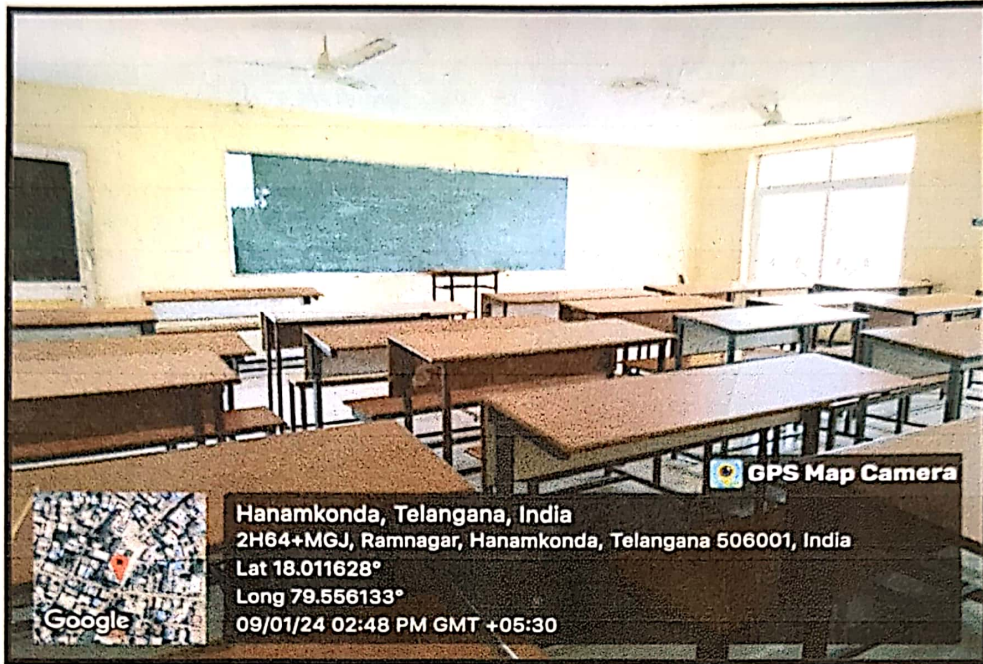

VISWAMBHARA EDUCATIONAL SOCIETY
VAAGDEVI COLLEGE OF PHARMACY

(Approved by AICTE & PCI, New Delhi & affiliated to Kakatiya University, Warangal, T.S)
Ramnagar Dist, Hanamakonda- 506001, (T.S)