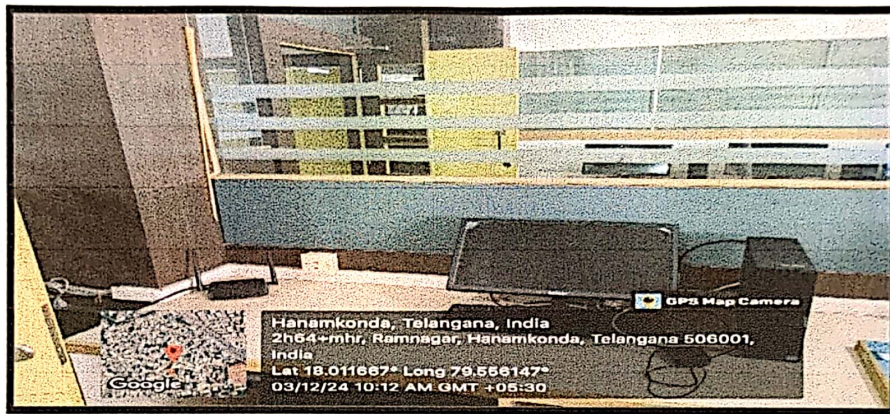

VISWAMBHARA EDUCATIONAL SOCIETY
VAAGDEVI COLLEGE OF PHARMACY

(Approved by AICTE & PCI, New Delhi & affiliated to Kakatiya University, Warangal, T.S)
Ramnagar Dist. Hanamakonda- 506001. (T.S)

Digital Library

Principal
Vaagdevi College of Pharmacy
Hanamakonda, Warangal-506 001