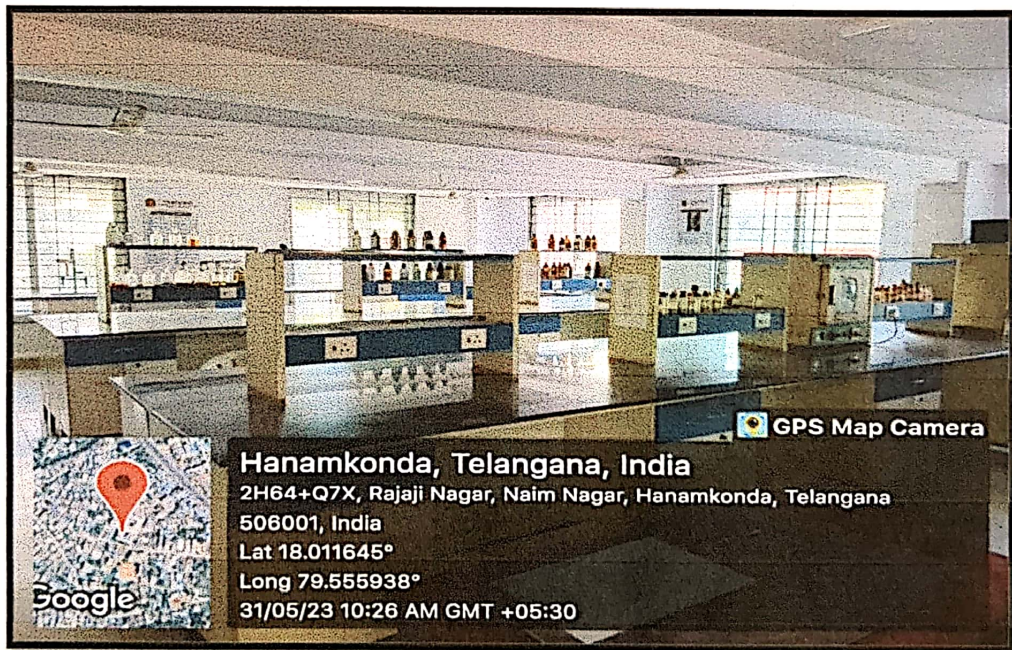

VISWAMBHARA EDUCATIONAL SOCIETY
VAAGDEVI COLLEGE OF PHARMACY

(Approved by AICTE & PCI, New Delhi & affiliated to Kakatiya University, Warangal, T.S)
Ramnagar Dist, Hanamakonda- 506001. (T.S)

Lab No. L02

Principal
Vaagdevi College of Pharmacy
Hanamakonda, Warangal-506001