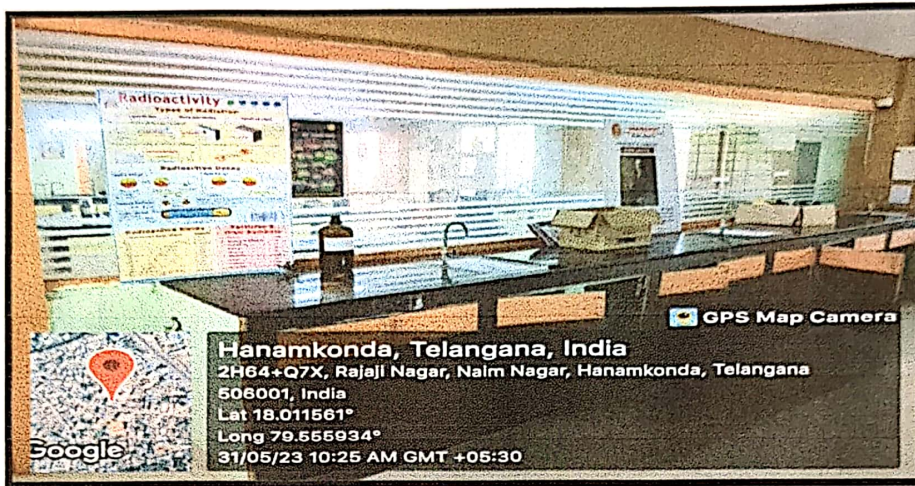

VISWAMBHARA EDUCATIONAL SOCIETY
VAAGDEVI COLLEGE OF PHARMACY

(Approved by AICTE & PCI, New Delhi & affiliated to Kakaliya University, Warangal, T.S)
Ramnagar Dist. Hanumakonda- 506001. (T.S)

LABORATORIES

Lab No. L01

Principal
Vaagdevi College of Pharmacy
Hanamkonda, Warangal-506 001