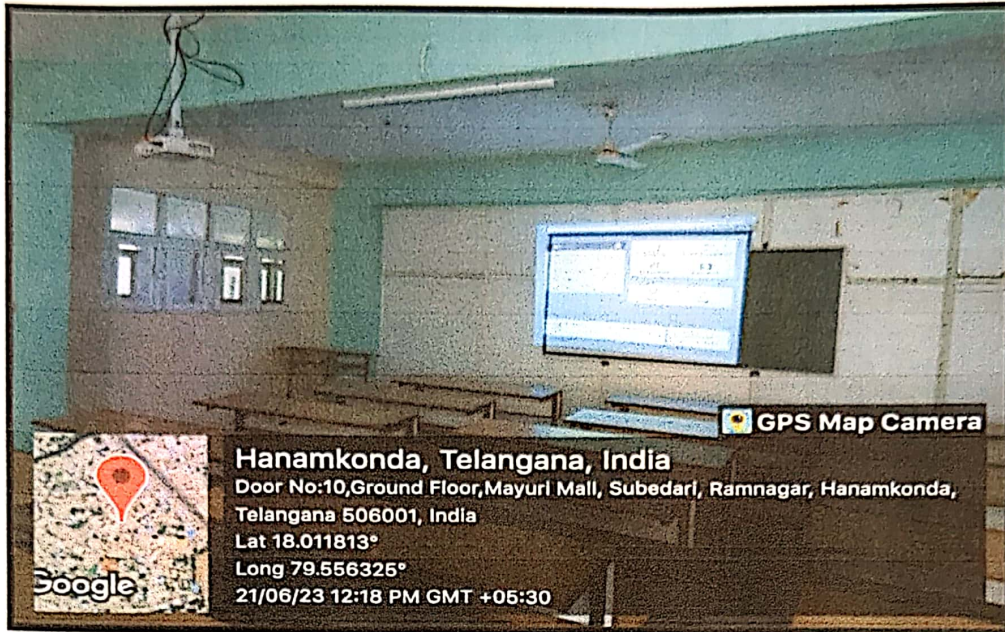

VISWAMBHARA EDUCATIONAL SOCIETY
VAAGDEVI COLLEGE OF PHARMACY

(Approved by AICTE & PCI, New Delhi & affiliated to Kakatiya University, Warangal, T.S)
Ramnagar Dist. Hanamakonda- 506001. (T.S)