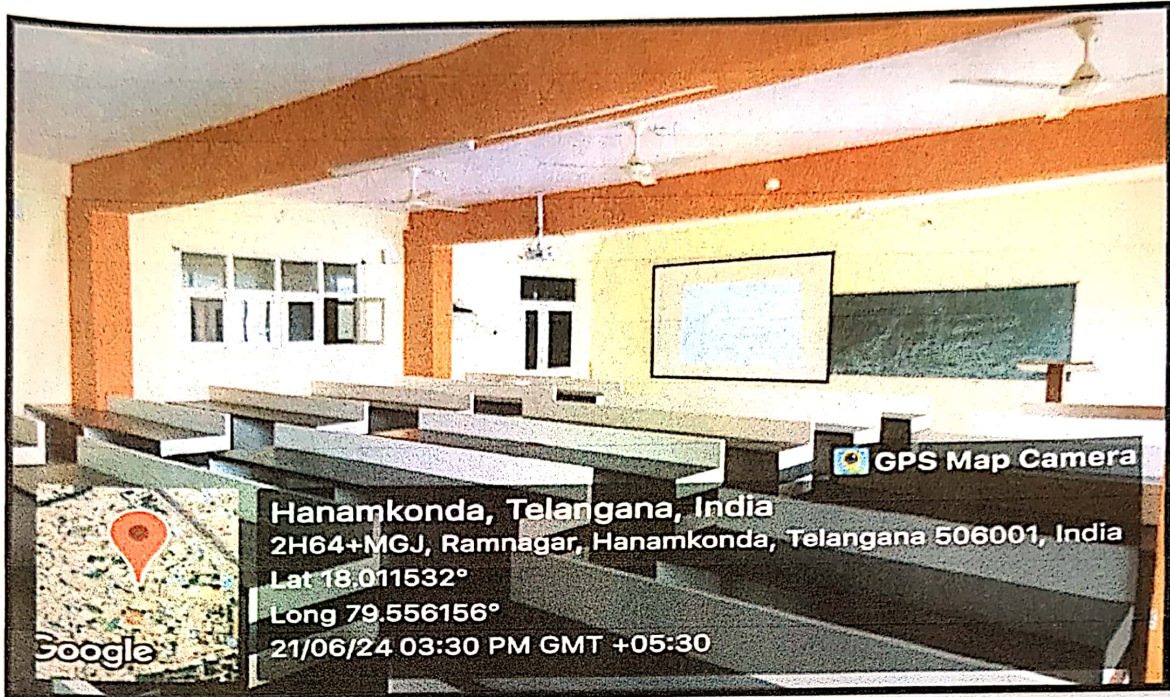

VISWAMBHARA EDUCATIONAL SOCIETY
VAAGDEVI COLLEGE OF PHARMACY

(Approved by AICTE & PCI, New Delhi & affiliated to Kakatiya University, Warangal, T.S)
Ramnagar Dist. Hanamakonda- 506001, (T.S)