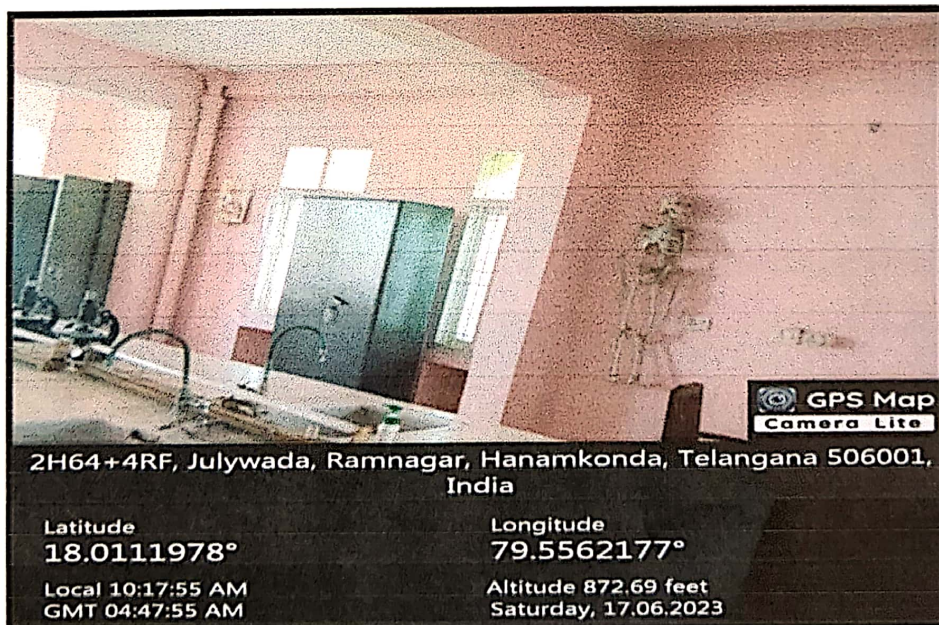

Principal
Vaagdevi College of Pharmacy
Hanamakonda, Warangal-506 001