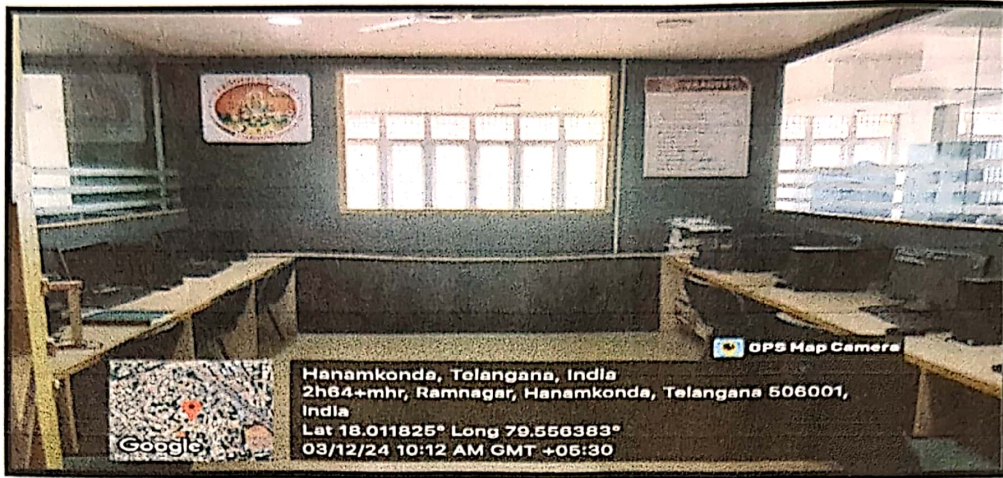

VISWAMBHARA EDUCATIONAL SOCIETY
VAAGDEVI COLLEGE OF PHARMACY

(Approved by AICTE & PCI, New Delhi & affiliated to Kakatiya University, Warangal, T.S)
Ramnagar Dist. Hanamakonda- 506001. (T.S)

Digital Library

Principal
Vaagdevi College of Pharmacy
Hanamakonda, Warangal-506 001