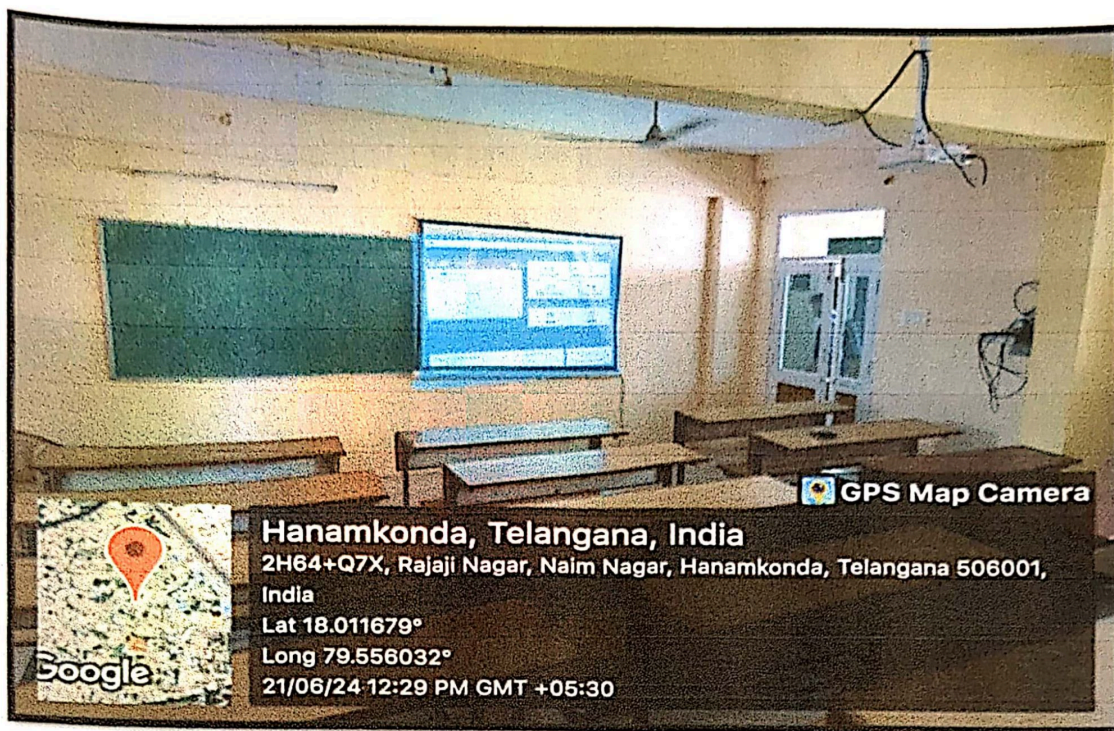

VISWAMBHARA EDUCATIONAL SOCIETY VAAGDEVI COLLEGE OF PHARMACY

(Approved by AICTE & PCI, New Delhi & affiliated to Kakatiya University, Warangal, T.S)
Ramnagar Dist. Hanamakonda- 506001. (T.S)