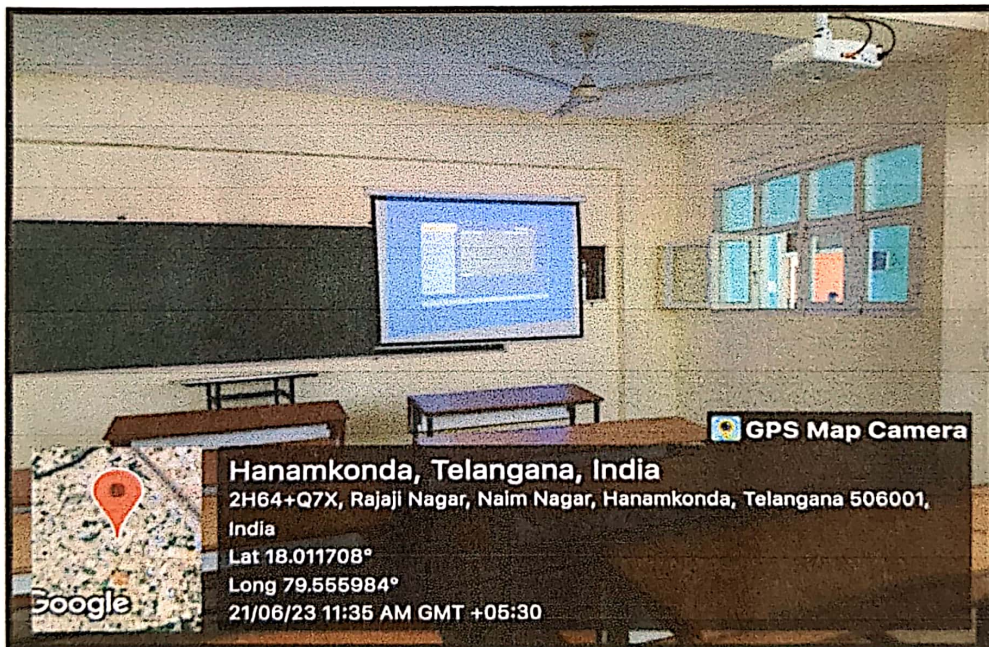

Room No. F101

Room No. F102

Principal
Vaagdevi College of Pharmacy
Hanamakonda, Warangal-506 001