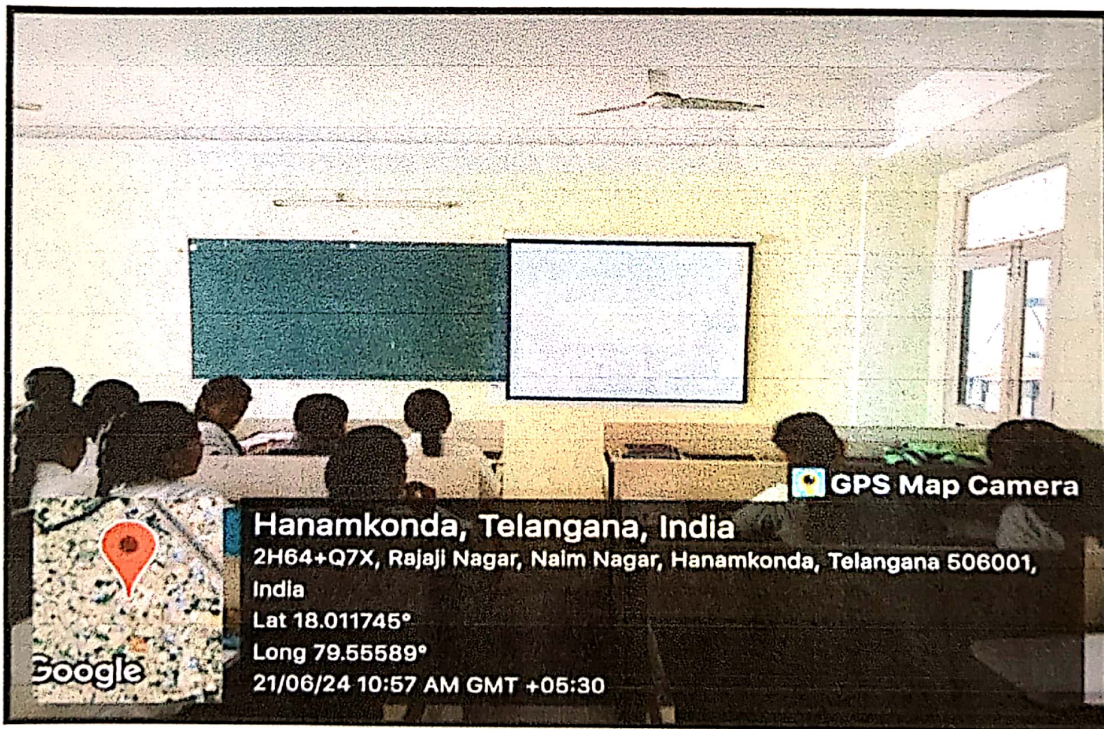

Room No. G03

Room No. G04

Principal
Vaagdevi College of Pharmacy
Hanamkonda, Warangal-506 001