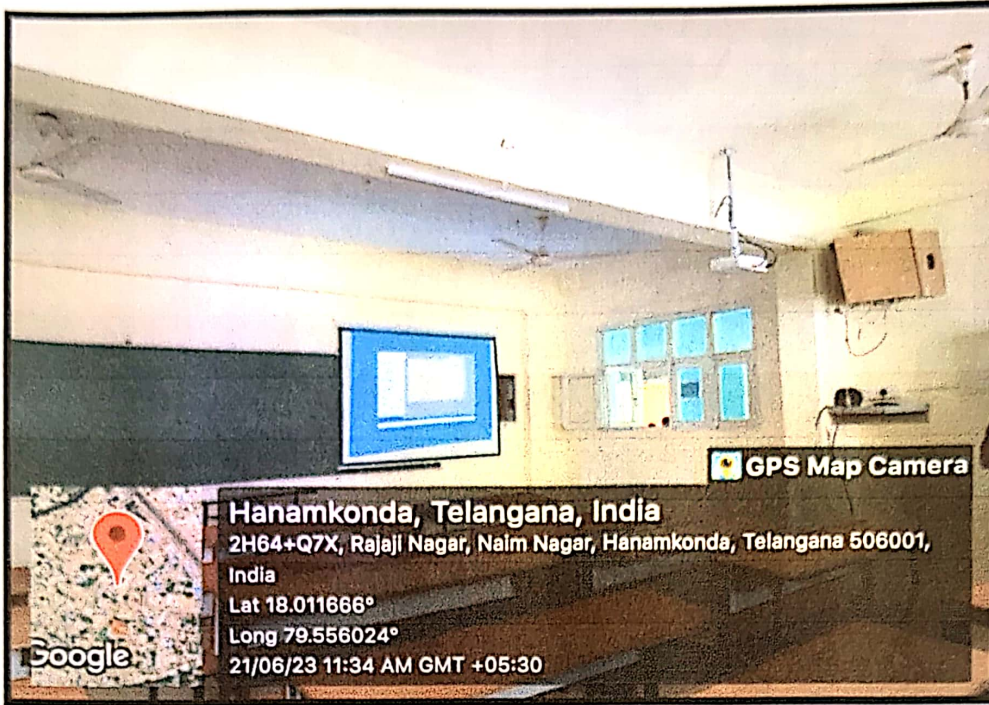

VISWAMBHARA EDUCATIONAL SOCIETY
VAAGDEVI COLLEGE OF PHARMACY

(Approved by AICTE & PCI, New Delhi & affiliated to Kakaliya University, Warangal, T.S)
Ramnagar Dist. Hanamakonda- 506001, (T.S)