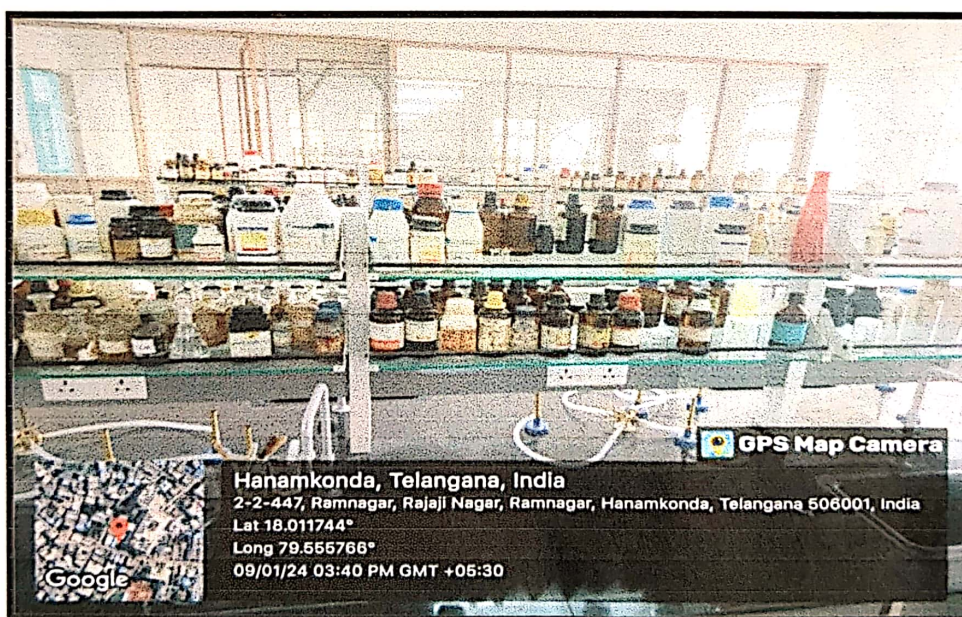

Lab No. L11

Principal
Vaagdevi College of Pharmacy
Hanamakonda, Warangal-506 001