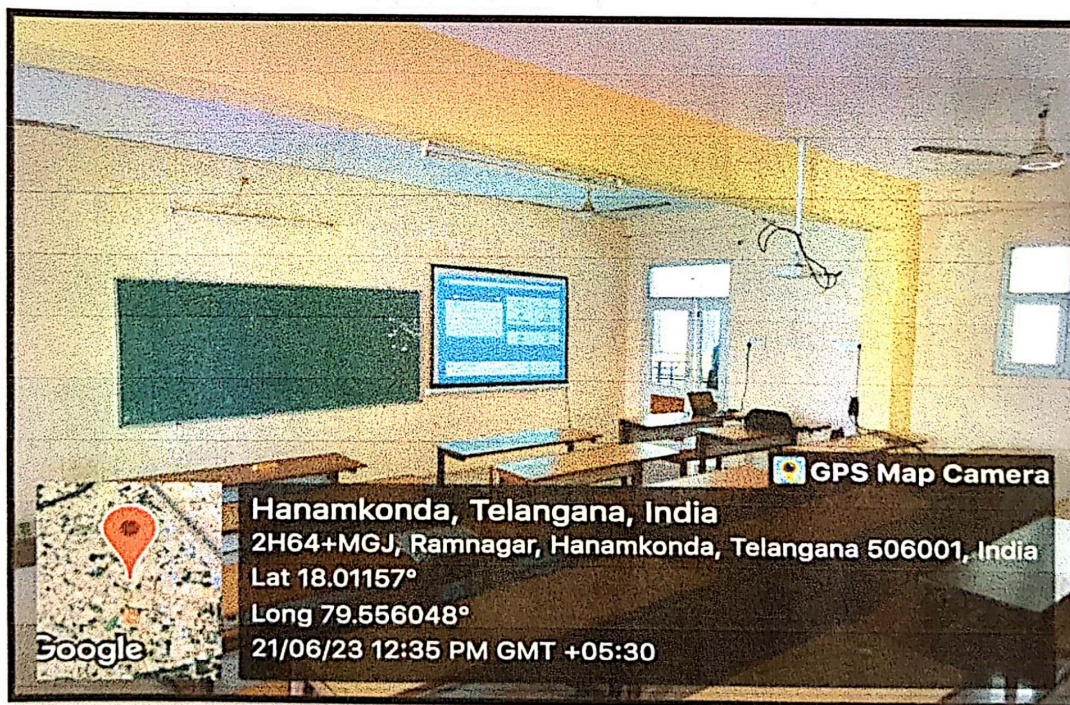

Room No. S206

Room No. S207

Principal
Vaagdevi College of Pharmacy
Hanamakonda, Warangal-506001