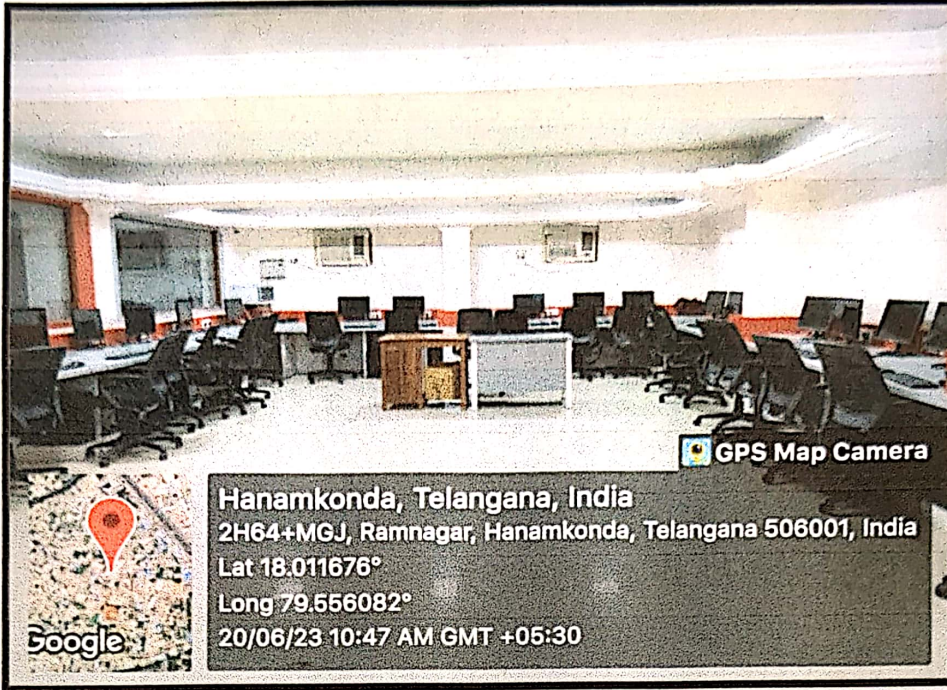

VISWAMBHARA EDUCATIONAL SOCIETY
VAAGDEVI COLLEGE OF PHARMACY

(Approved by AICTE & PCI, New Delhi & affiliated to Kakatiya University, Warangal, T.S)
Ramnagar Dist. Hanamakonda- 506001, (T.S)

Lab No. L03

Hanamkonda, Telangana, India
2H64+MGJ, Ramnagar, Hanamkonda, Telangana 506001, India
Lat 18.011676°
Long 79.556082°
20/06/23 10:47 AM GMT +05:30