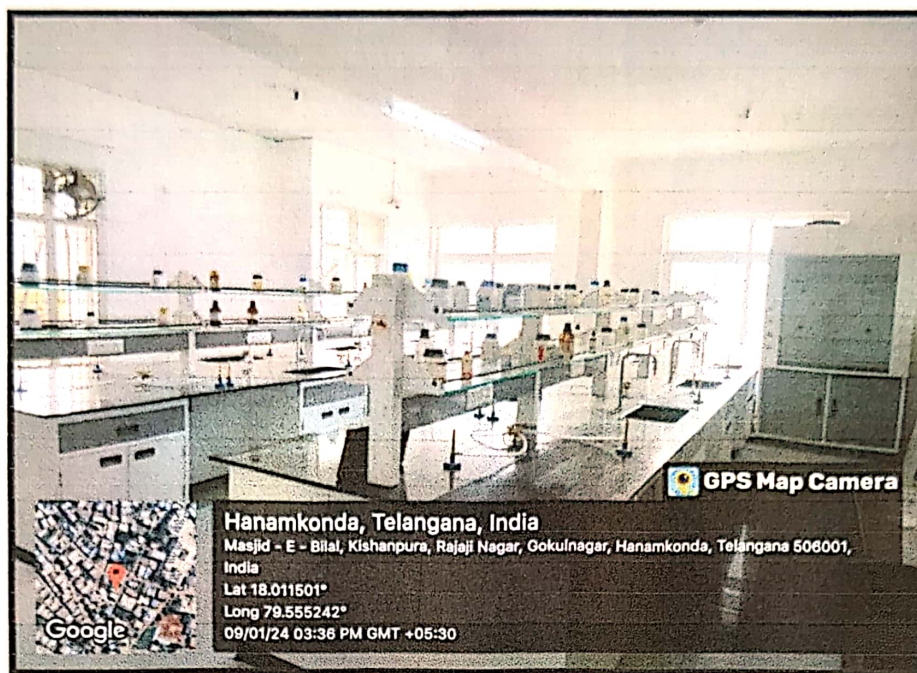

VISWAMBHARA EDUCATIONAL SOCIETY
VAAGDEVI COLLEGE OF PHARMACY

(Approved by AICTE & PCI, New Delhi & affiliated to Kakatiya University, Warangal, T.S)
Ramnagar Dist. Hanamakonda- 506001. (T.S)

Lab No. L10