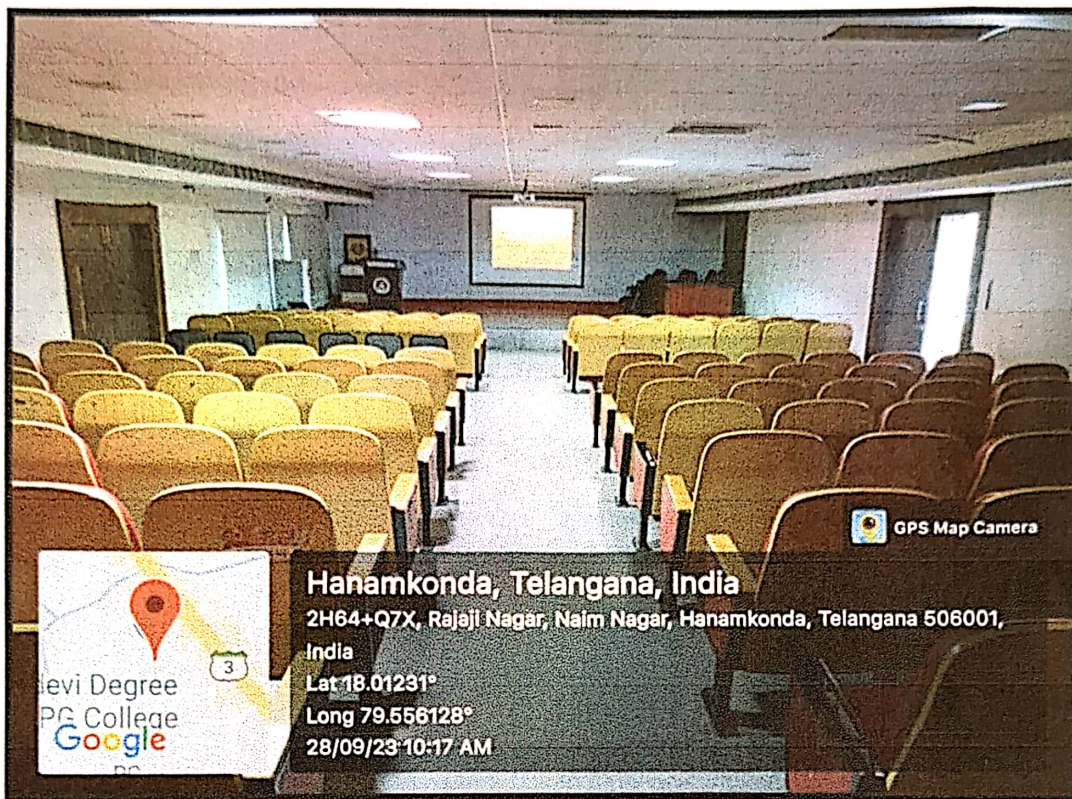

VISWAMBHARA EDUCATIONAL SOCIETY VAAGDEVI COLLEGE OF PHARMACY

(Approved by AICTE & PCI, New Delhi & affiliated to Kakatiya University, Warangal, T.S)
Ramnagar Dist. Hanamakonda- 506001, (T.S)