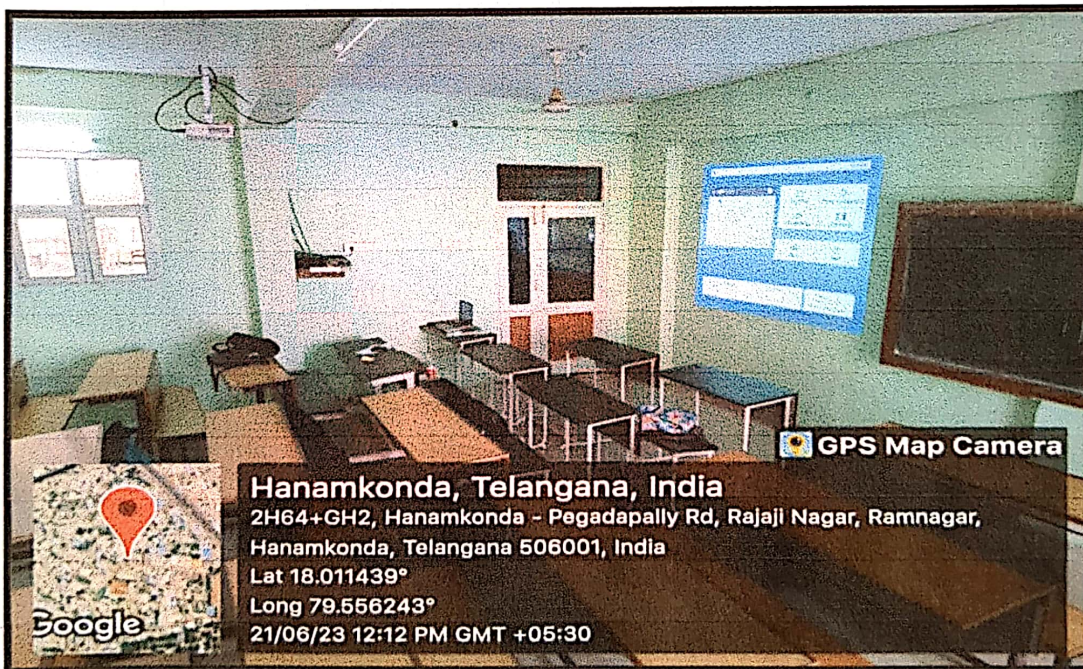

Room No. S204

Room No. S205

Principal
Vaagdevi College of Pharmacy
Hanamkonda, Warangal-506001