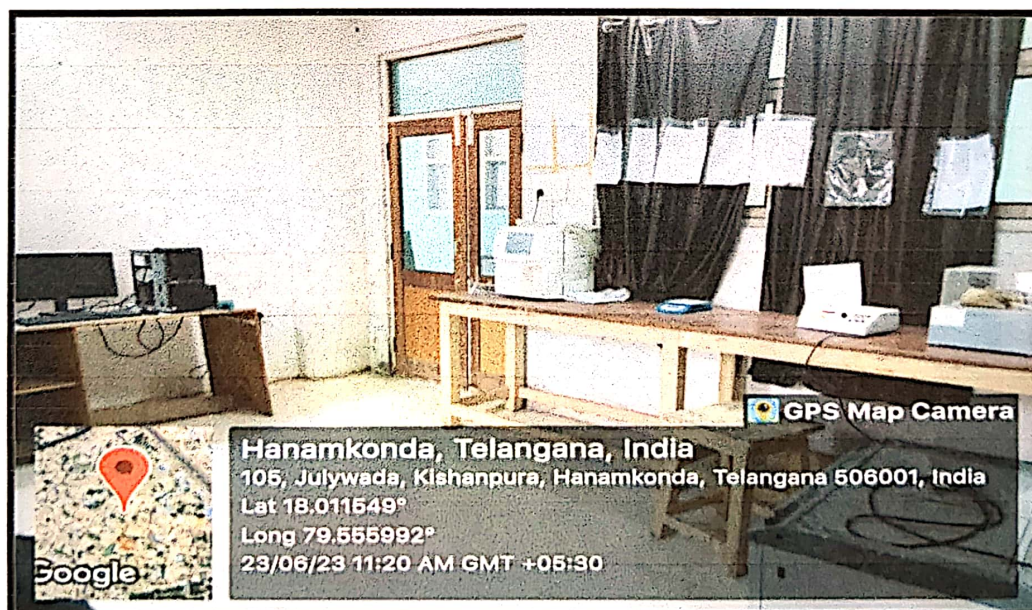

Lab No. L19

Principal
Vaagdevi College of Pharmacy
Hanamkonda, Warangal-506 001