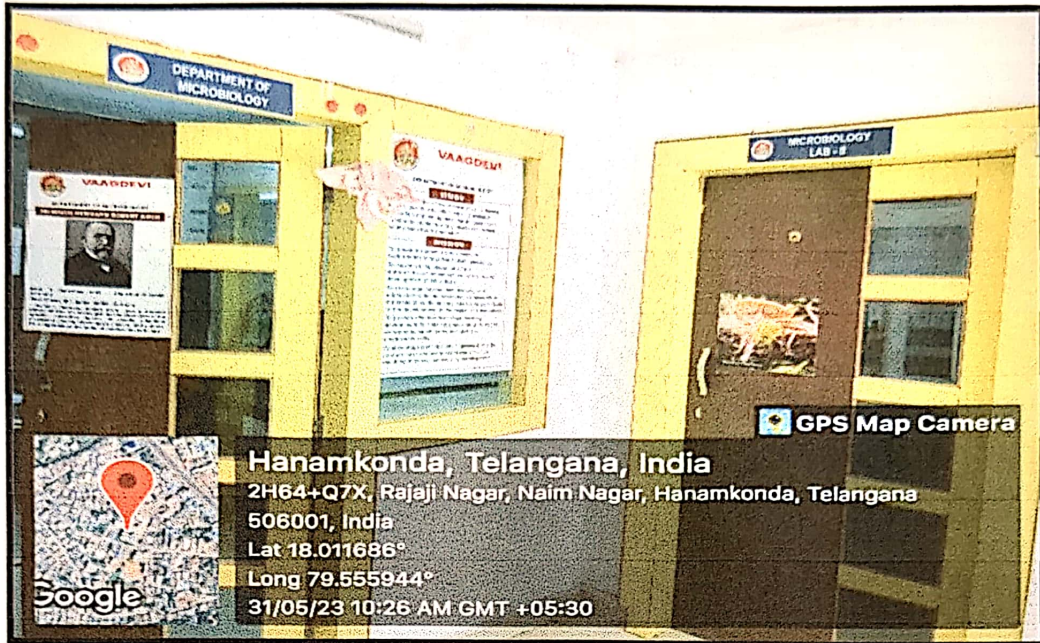

VISWAMBHARA EDUCATIONAL SOCIETY
VAAGDEVI COLLEGE OF PHARMACY

(Approved by AICTE & PCI, New Delhi & affiliated to Kakatiya University, Warangal, T.S)
Ramnagar Dist, Hanamakonda- 506001. (T.S)

Lab No. L02

Principal
Vaagdevi College of Pharmacy
Hanamakonda, Warangal-506001