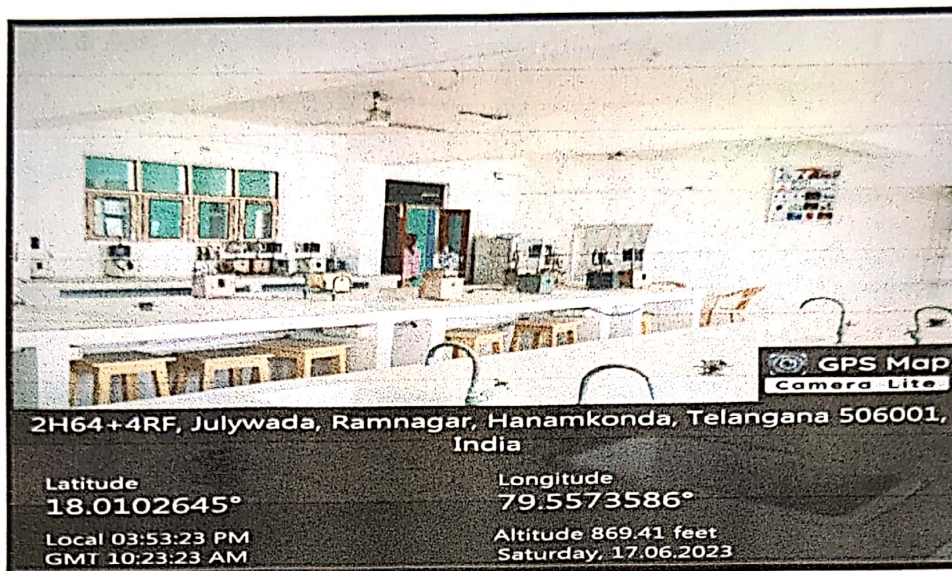

VISWAMBHARA EDUCATIONAL SOCIETY
VAAGDEVI COLLEGE OF PHARMACY

(Approved by AICTE & PCI, New Delhi & affiliated to Kakatiya University, Warangal, T.S)
Ramnagar Dist. Hanamakonda- 506001. (T.S)

Lab No. L20