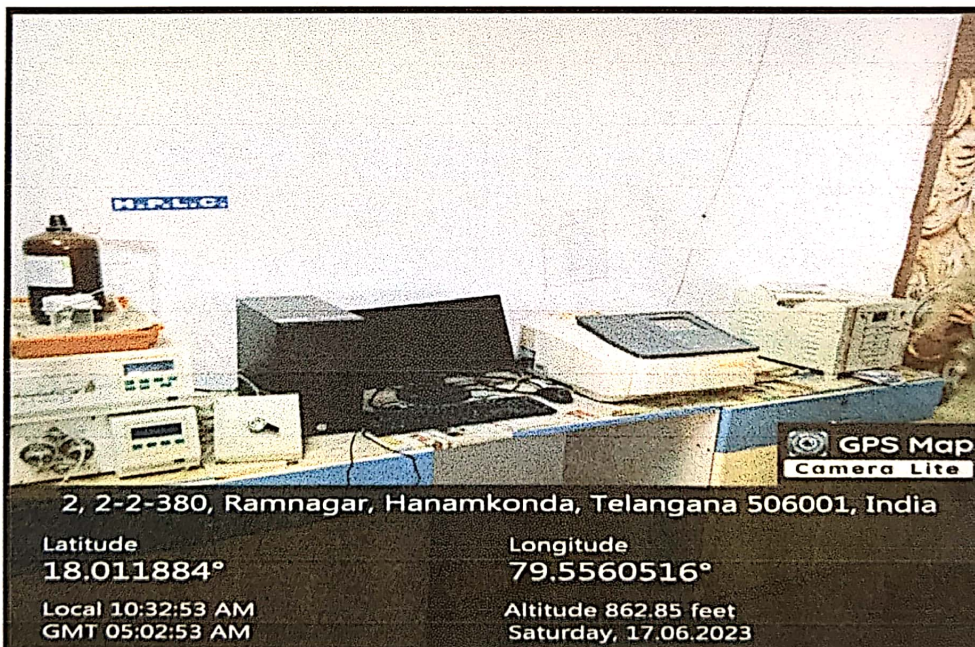

Lab No. L06

2, 2-2-380, Ramnagar, Hanamkonda, Telangana 506001, India

Latitude
18.011884°

Longitude
79.5560516°

Local 10:32:53 AM
GMT 05:02:53 AM

Altitude 862.85 feet
Saturday, 17.06.2023

Lab No. L07

Principal
Vaagdevi College of Pharmacy
Hanamkonda, Warangal-506 001