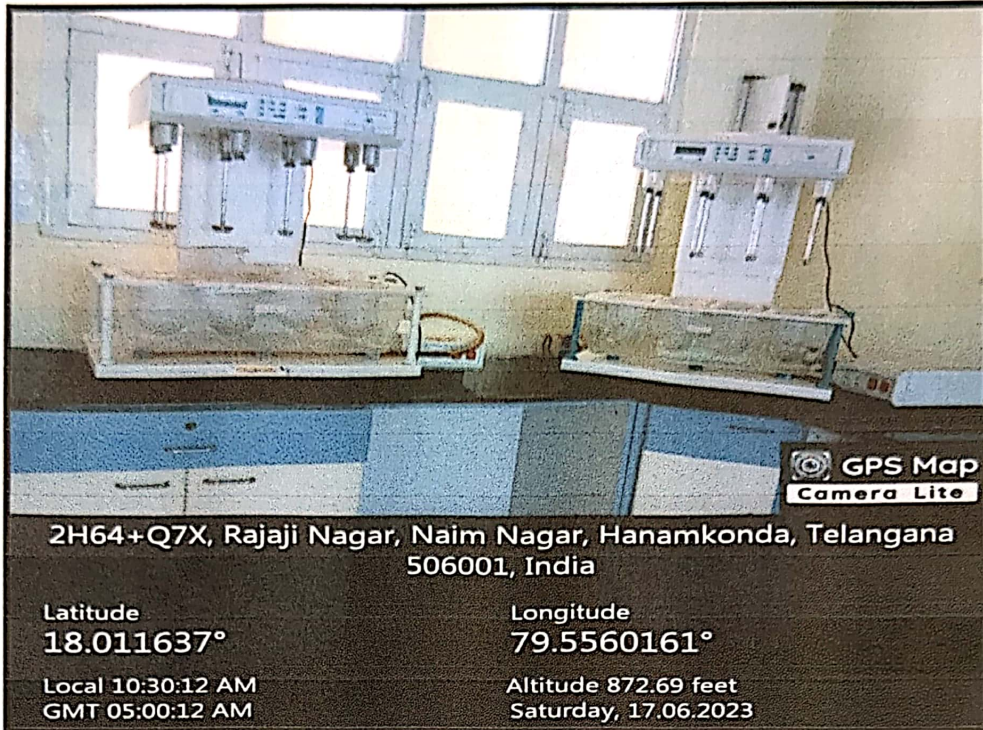

VISWAMBHARA EDUCATIONAL SOCIETY
VAAGDEVI COLLEGE OF PHARMACY

(Approved by AICTE & PCI, New Delhi & affiliated to Kakatiya University, Warangal, T.S)
Ramnagar Dist. Hanamakonda- 506001, (T.S)

2H64+Q7X, Rajaji Nagar, Naim Nagar, Hanamkonda, Telangana
506001, India

Latitude
18.011637°

Longitude
79.5560161°

Local 10:30:12 AM
GMT 05:00:12 AM

Altitude 872.69 feet
Saturday, 17.06.2023