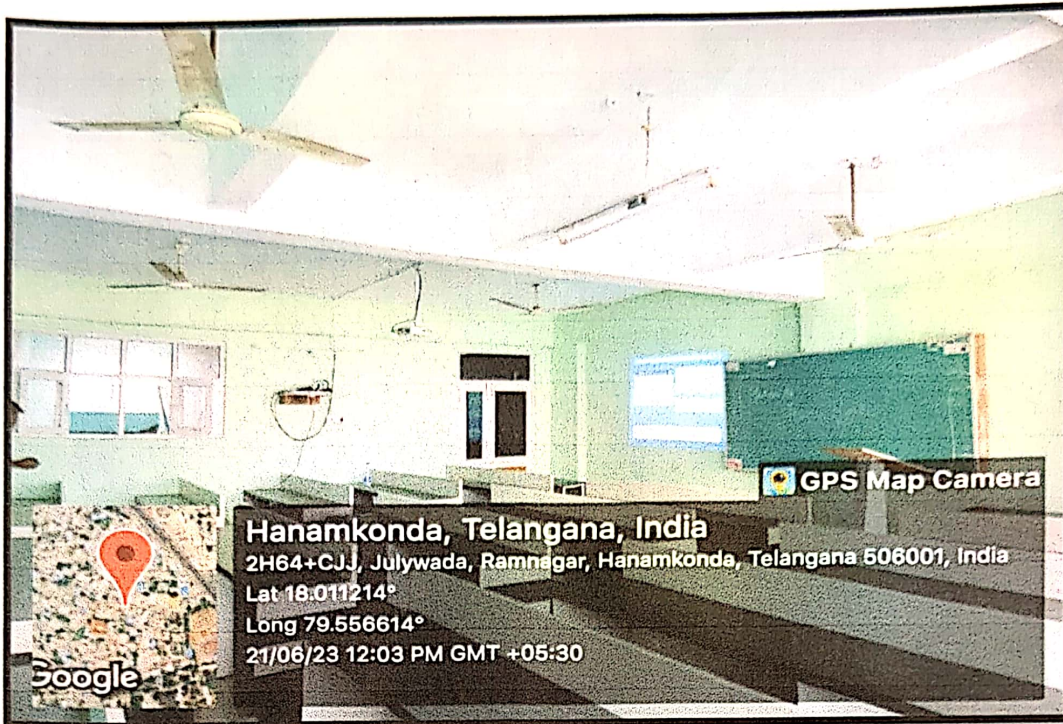

VISWAMBHARA EDUCATIONAL SOCIETY
VAAGDEVI COLLEGE OF PHARMACY

(Approved by AICTE & PCI, New Delhi & affiliated to Kakatiya University, Warangal, T.S)
Ramnagar Dist. Hanamakonda- 506001, (T.S)