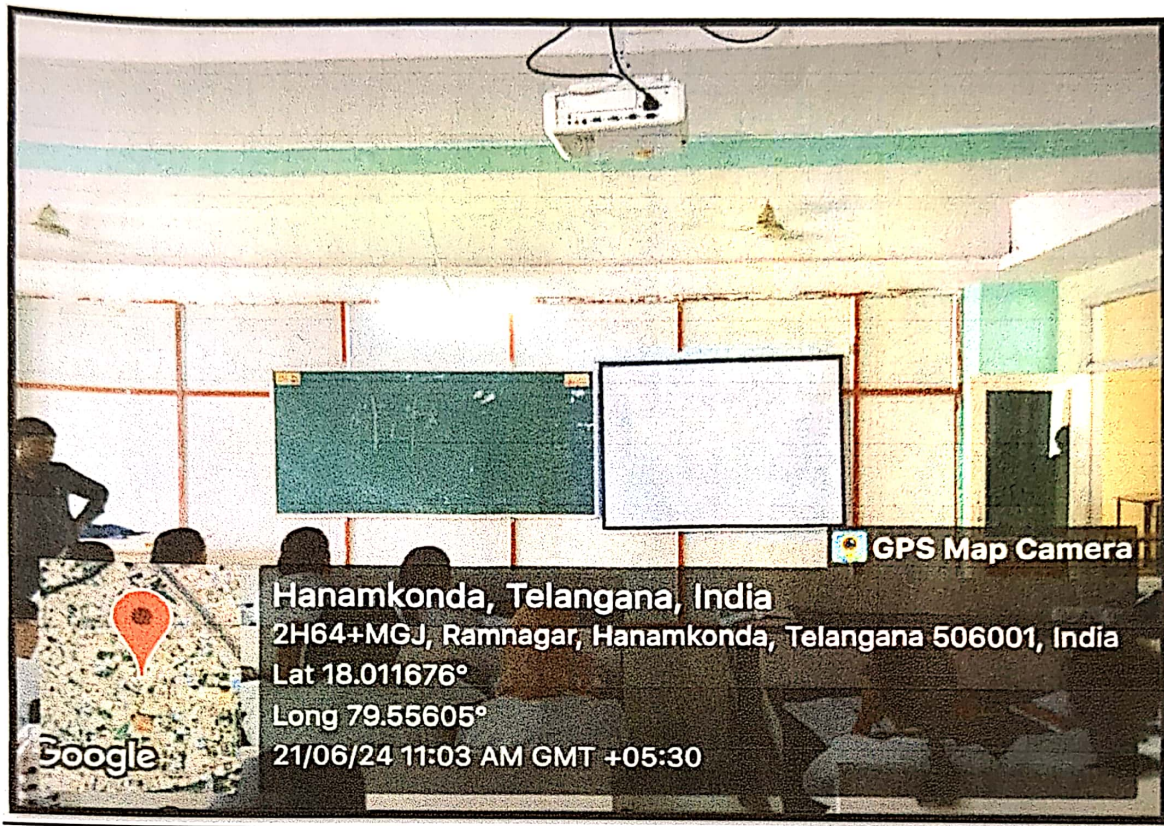

VISWAMBHARA EDUCATIONAL SOCIETY
VAAGDEVI COLLEGE OF PHARMACY

(Approved by AICTE & PCI, New Delhi & affiliated to Kakatiya University, Warangal, T.S)
Ramnagar Dist. Hanamakonda- 506001, (T.S)

Room No. G05

Principal
Vaagdevi College of Pharmacy
Hanamakonda, Warangal