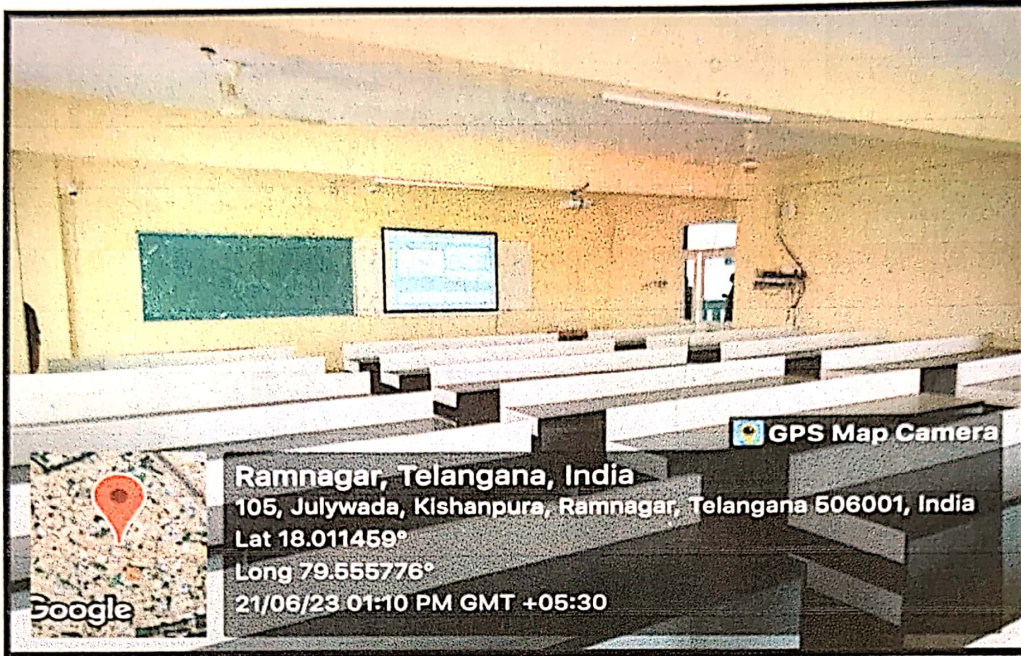

VISWAMBHARA EDUCATIONAL SOCIETY
VAAGDEVI COLLEGE OF PHARMACY

(Approved by AICTE & PCI, New Delhi & affiliated to Kakaliya University, Warangal, T.S)
Ramnagar Dist. Hanamakonda- 506001, (T.S)

Seminar Hall-II(T304)

Principal
Vaagdevi College of Pharmacy
Hanamakonda, Warangal-506001