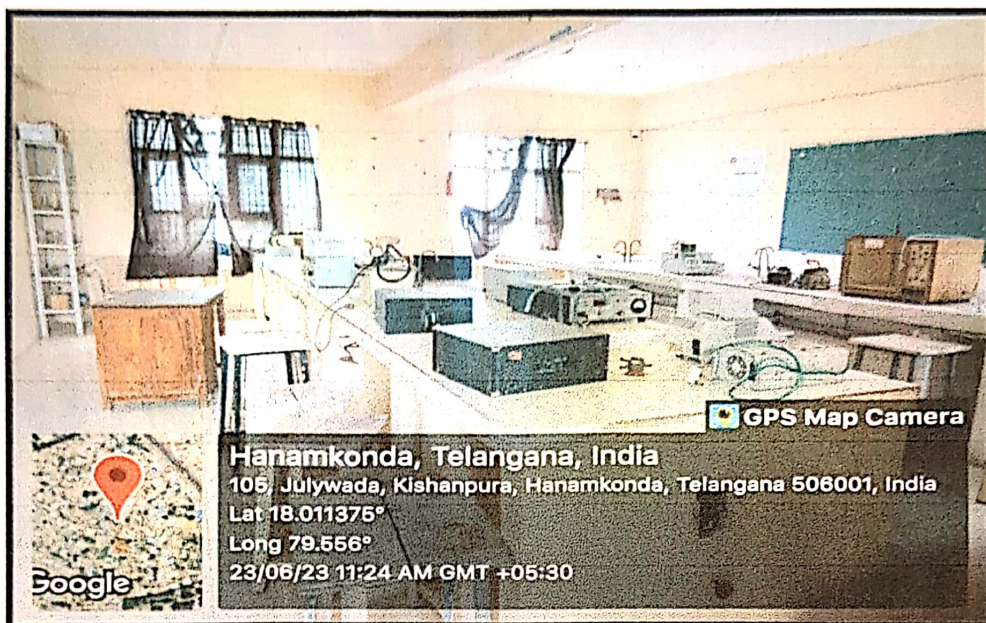

VISWAMBHARA EDUCATIONAL SOCIETY
VAAGDEVI COLLEGE OF PHARMACY

(Approved by AICTE & PCI, New Delhi & affiliated to Kakatiya University, Warangal, T.S)
Ramnagar Dist. Hanamakonda- 506001. (T.S)

Lab No. L22

Principal
Vaagdevi College of Pharmacy
Hanamakonda, Warangal-506 001

VISWAMBHARA EDUCATIONAL SOCIETY
VAAGDEVI COLLEGE OF PHARMACY

(Approved by AICTE & PCI, New Delhi & affiliated to Kakatiya University, Warangal, T.S)
Ramnagar Dist. Hanumakonda- 506001, (T.S)

Lab No. L23

ANIMAL HOUSE

S.NO	FACILITIES
1.	Animals: Rats, Mice
2.	Air conditioner: 2 (1.5 TON)
3.	Quarantine room: 1
4.	Water supply: 2
5.	Pest control: 1(Disinfectant)
6.	Clean corridors
7.	Incinerator for bio waste disposal