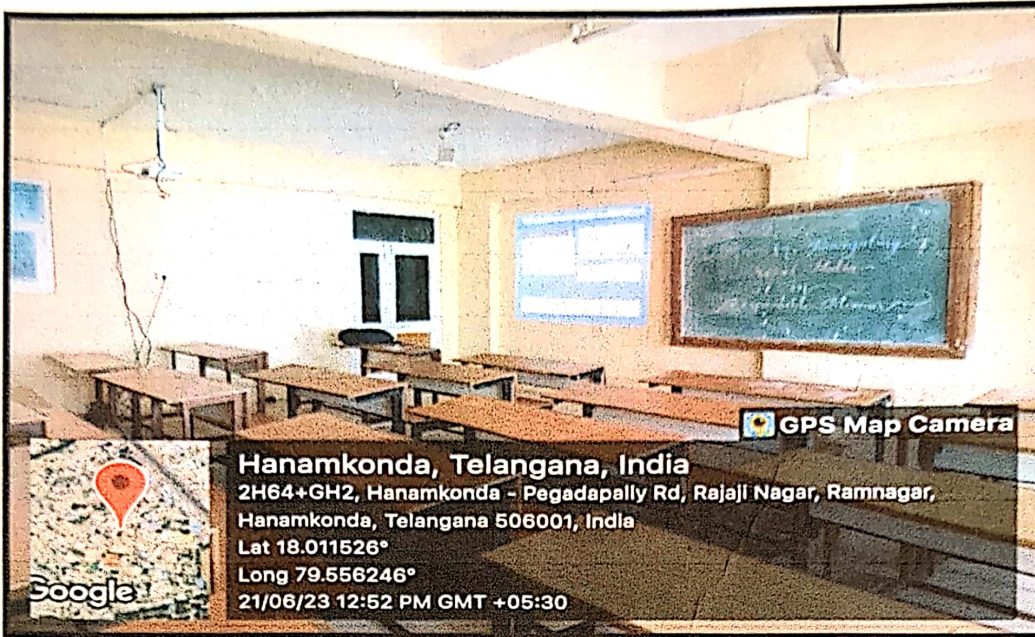

VISWAMBHARA EDUCATIONAL SOCIETY
VAAGDEVI COLLEGE OF PHARMACY

(Approved by AICTE & PCI, New Delhi & affiliated to Kakatiya University, Warangal, T.S)
Ramnagar Dist. Hanamakonda- 506001, (T.S)

Hanamkonda, Telangana, India
2H64+GH2, Hanamkonda - Pegadapally Rd, Rajaji Nagar, Ramnagar,
Hanamkonda, Telangana 506001, India
Lat 18.011526°
Long 79.556246°
21/06/23 12:52 PM GMT +05:30