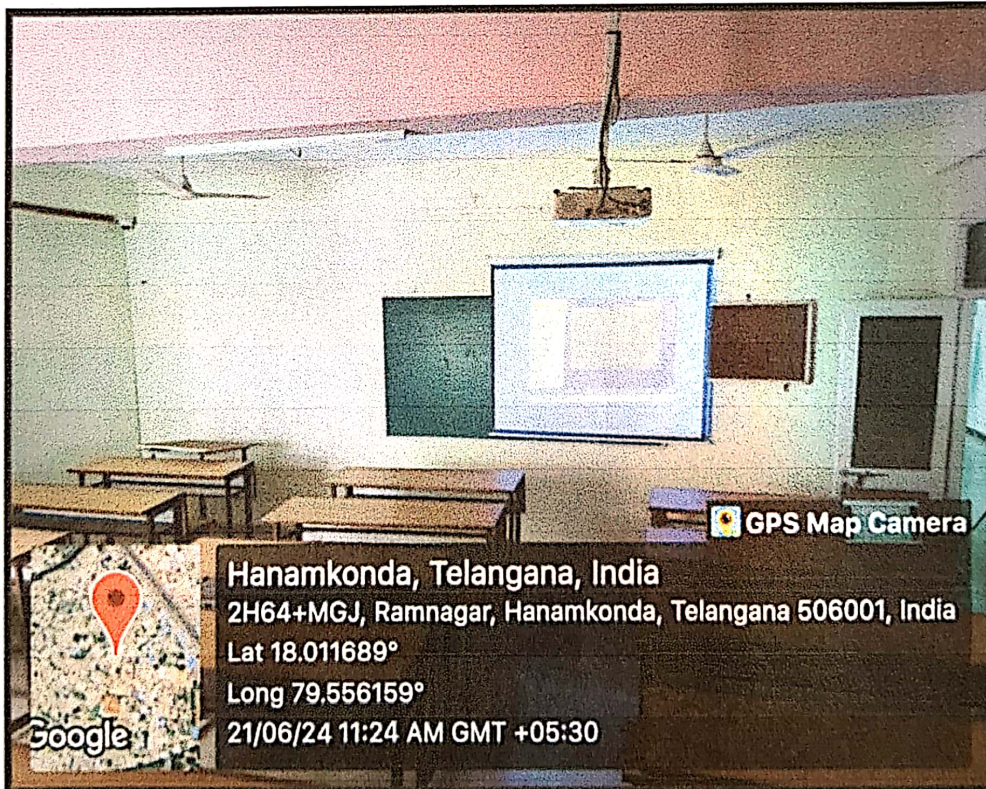

Room No. F103

Room No. F104