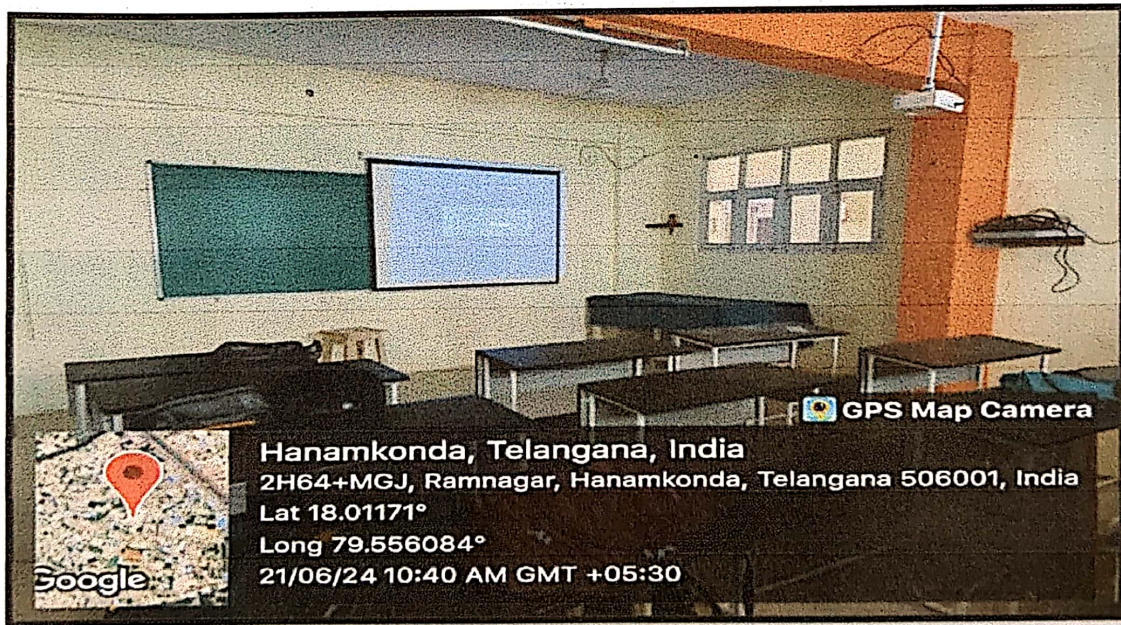

Room No. G01

Room No. G02

Principal
Vaagdevi College of Pharmacy
Hanamakonda, Warangal-506 001