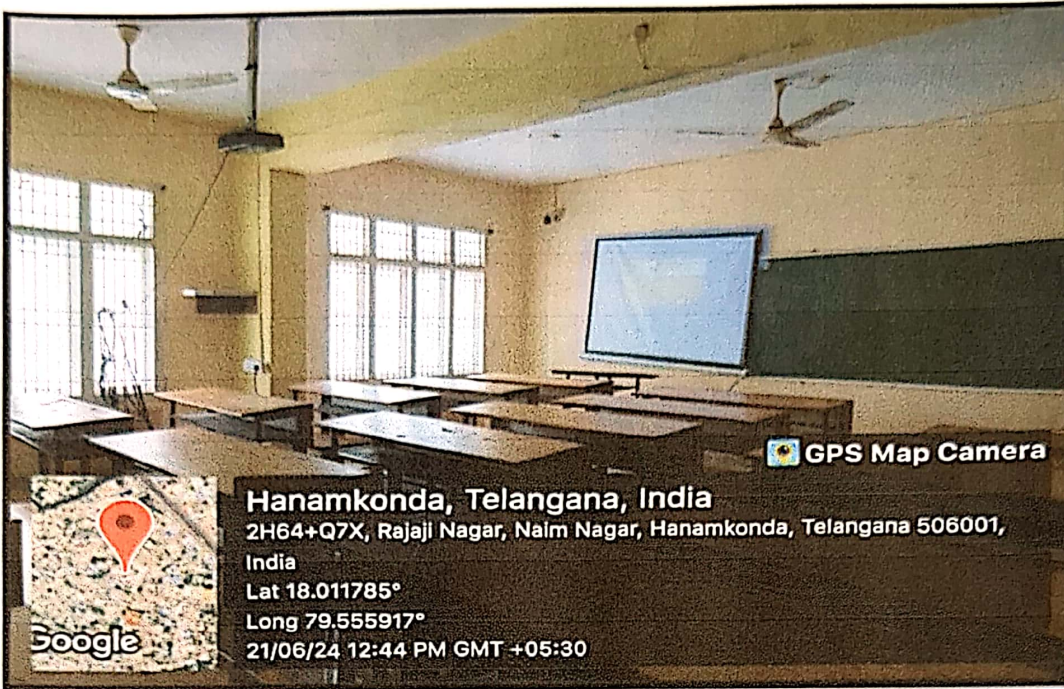

VISWAMBHARA EDUCATIONAL SOCIETY
VAAGDEVI COLLEGE OF PHARMACY

(Approved by AICTE & PCI, New Delhi & affiliated to Kakatiya University, Warangal, T.S)
Ramnagar Dist. Hanamakonda- 506001, (T.S)