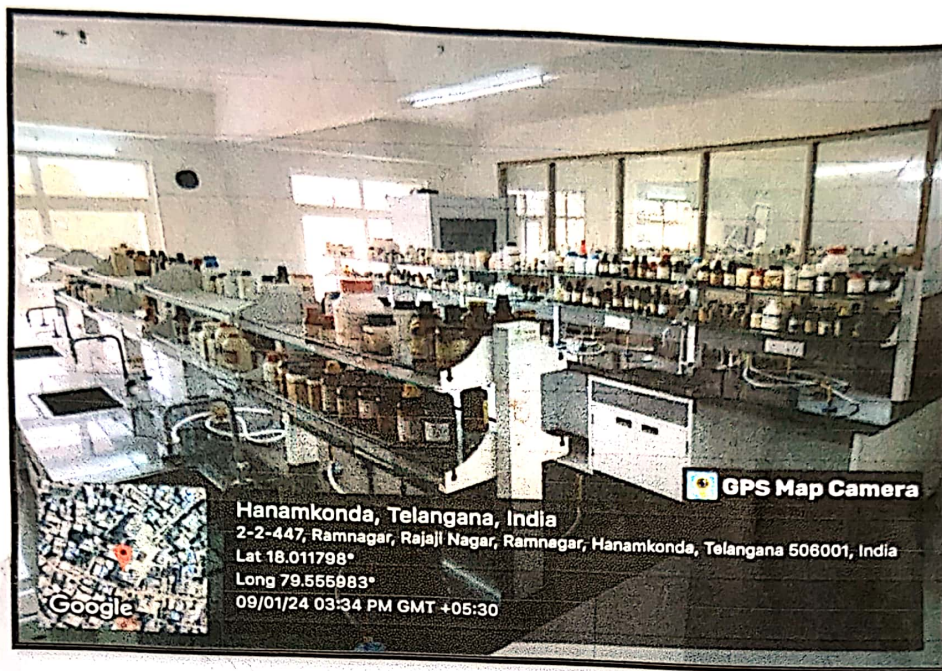

VISWAMBHARA EDUCATIONAL SOCIETY
VAAGDEVI COLLEGE OF PHARMACY

(Approved by AICTE & PCI, New Delhi & affiliated to Kakatiya University, Warangal, T.S)
Ramnagar Dist. Hanamakonda- 506001, (T.S)

Lab No. L12