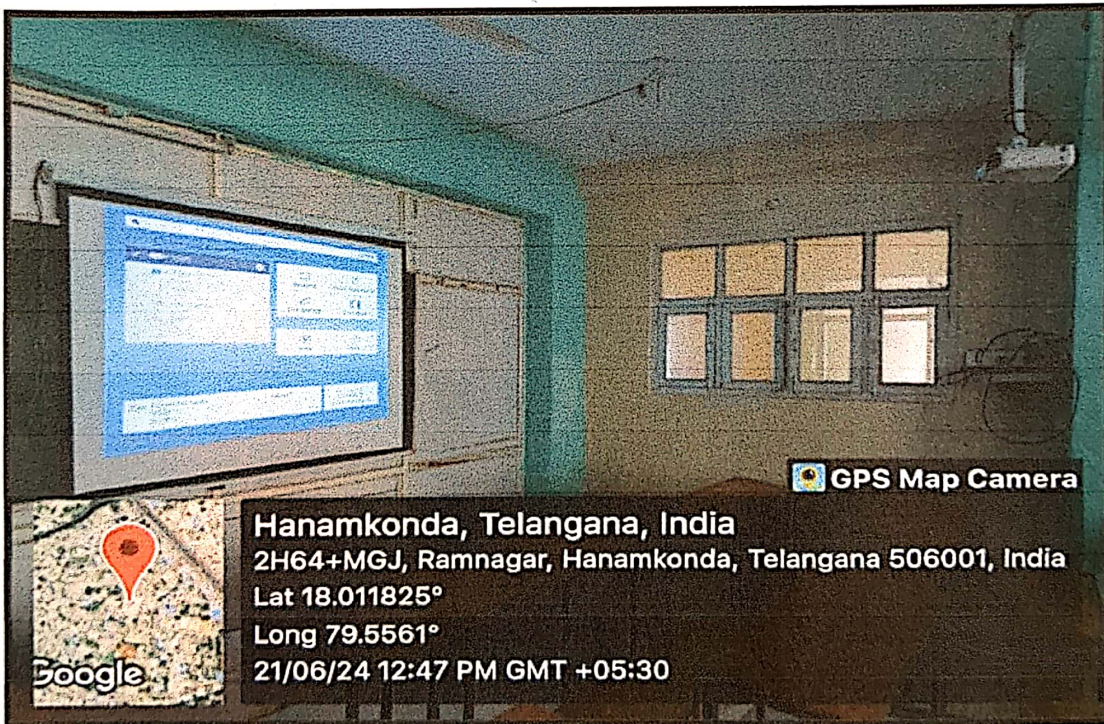

Room No. S208

Room No. S209

Principal
Vaagdevi College of Pharmacy
Hanamakonda, Warangal-506 001