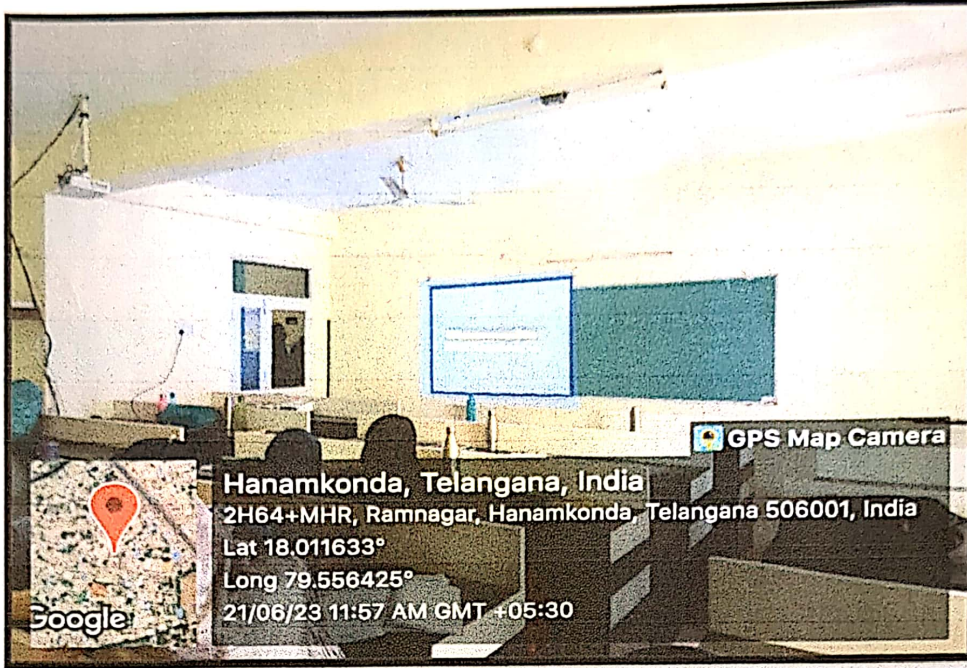

VISWAMBHARA EDUCATIONAL SOCIETY
VAAGDEVI COLLEGE OF PHARMACY

(Approved by AICTE & PCI, New Delhi & affiliated to Kakaliya University, Warangal, T.S)
Ramnagar Dist, Hanamakonda- 506001. (T.S)