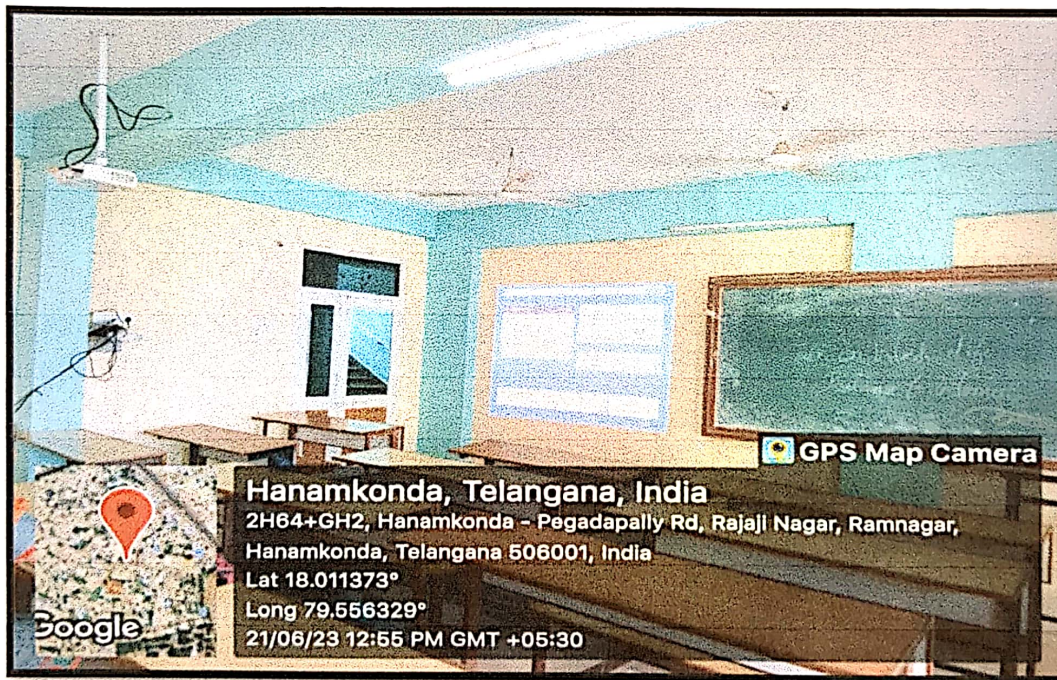

Room No. T301

Hanamkonda, Telangana, India
2H64+GH2, Hanamkonda - Pegadapally Rd, Rajaji Nagar, Ramnagar,
Hanamkonda, Telangana 506001, India
Lat 18.011373°
Long 79.556329°
21/06/23 12:55 PM GMT +05:30

Room No. T302

Principal
Vaagdevi College of Pharmacy
Hanamkonda, Warangal-506 001