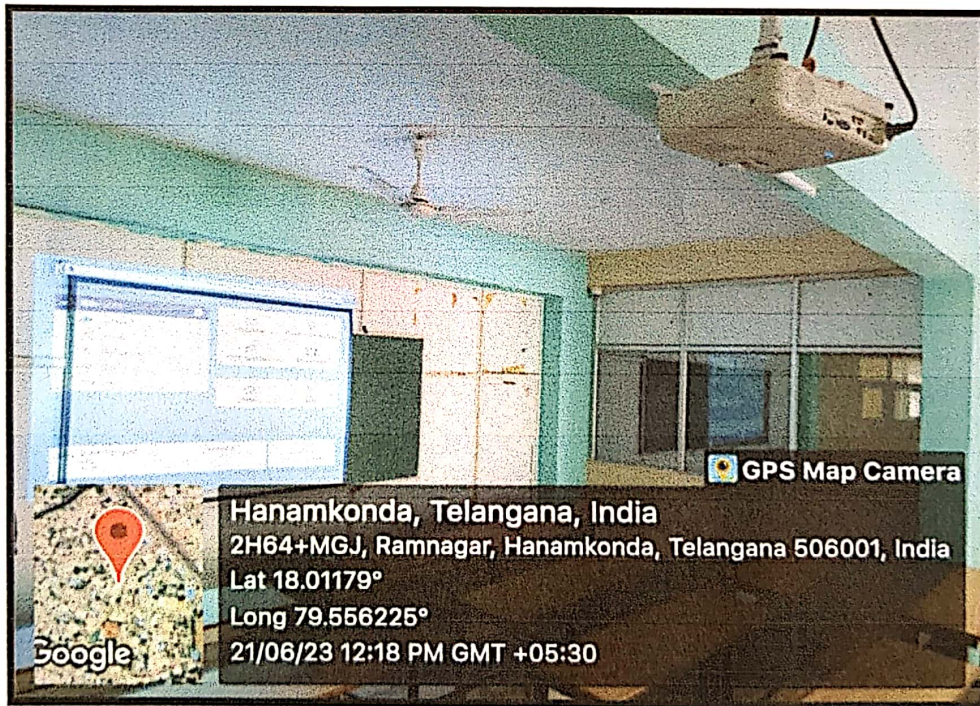

Room No. S202

Room No. S203

Principal
Vaagdevi College of Pharmacy
Hanamkonda, Warangal-506 001