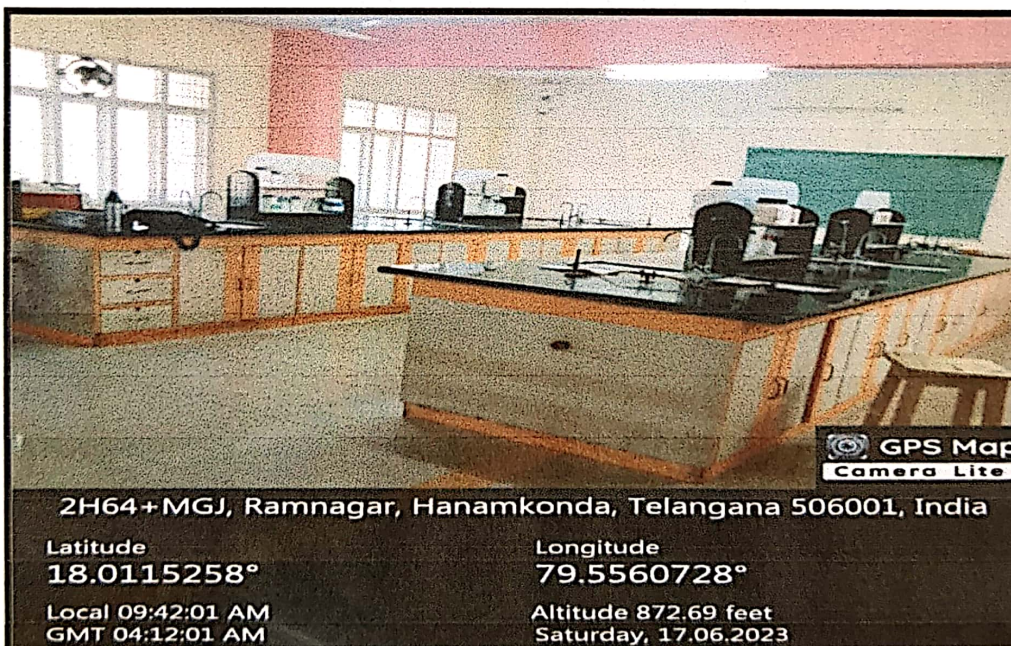

VISWAMBHARA EDUCATIONAL SOCIETY

VAAGDEVI COLLEGE OF PHARMACY

(Approved by AICTE & PCI, New Delhi & affiliated to Kakatiya University, Warangal, T.S)
Ramnagar Dist. Hanamakonda- 506001, (T.S)

Lab No. L05

Principal
Vaagdevi College of Pharmacy
Hanamakonda, Warangal-506 001