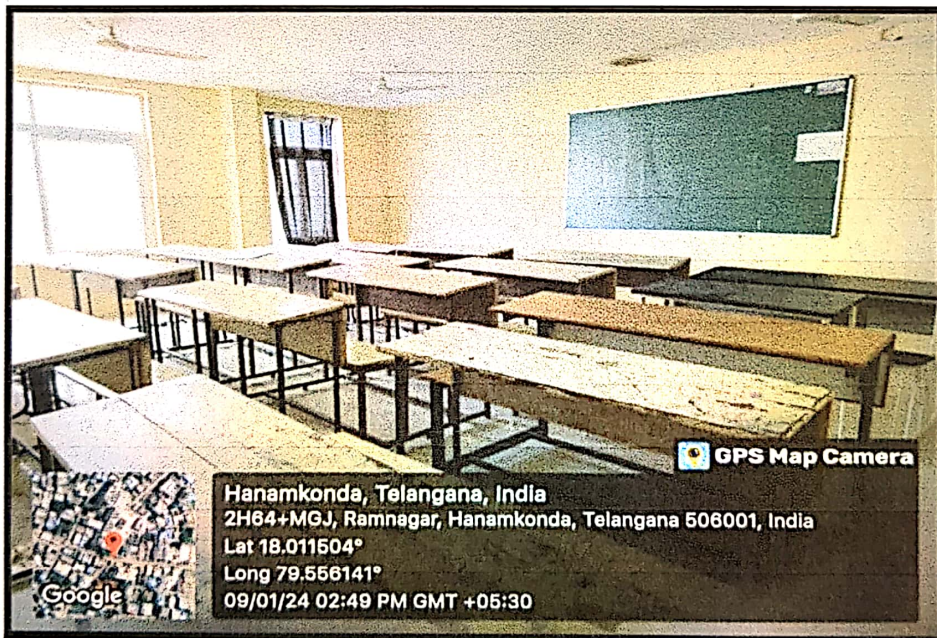

Room No. FF401

Room No. FF402