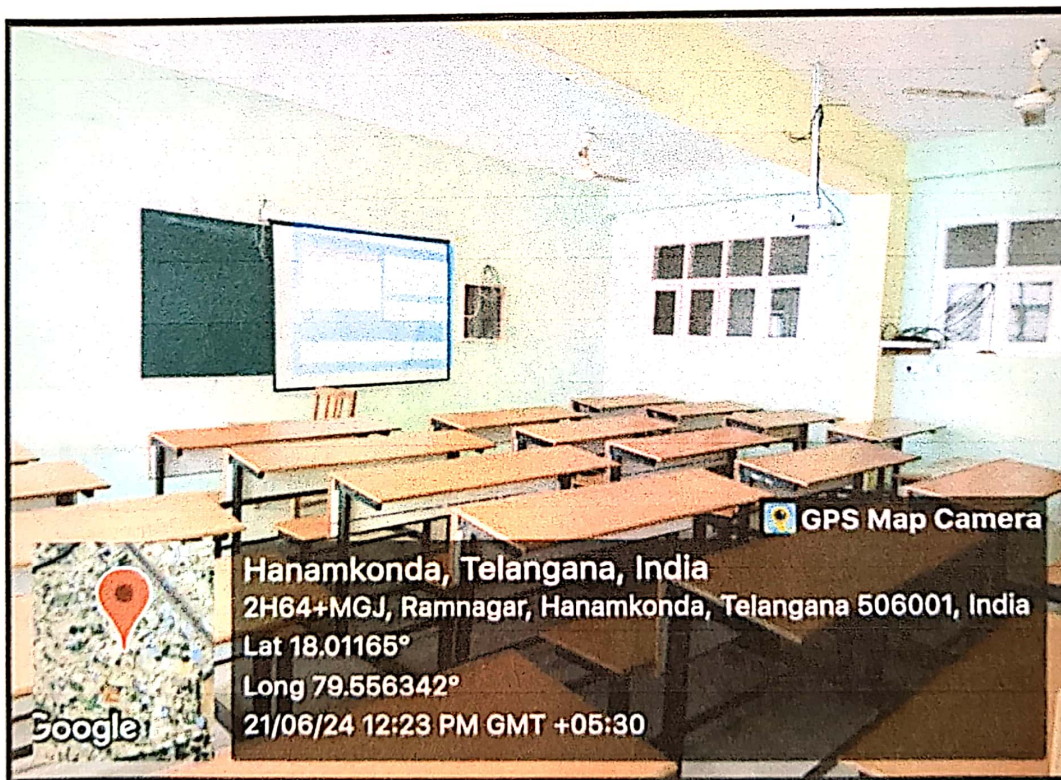

Room No. F105

Room No. S201

Principal
Vaagdevi College of Pharmacy
Hanamkonda, Warangal-506 001