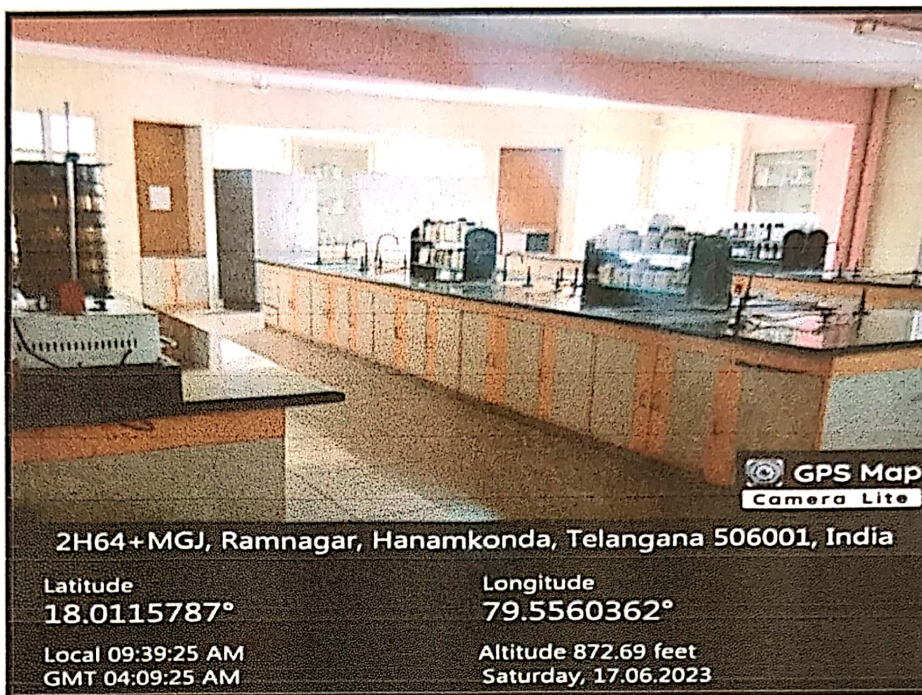

VISWAMBHARA EDUCATIONAL SOCIETY
VAAGDEVI COLLEGE OF PHARMACY

(Approved by AICTE & PCI, New Delhi & affiliated to Kakatiya University, Warangal, T.S)
Ramnagar Dist, Hanamakonda- 506001. (T.S)

Lab No. L04

Principal
Vaagdevi College of Pharmacy
Hanamakonda, Warangal-506