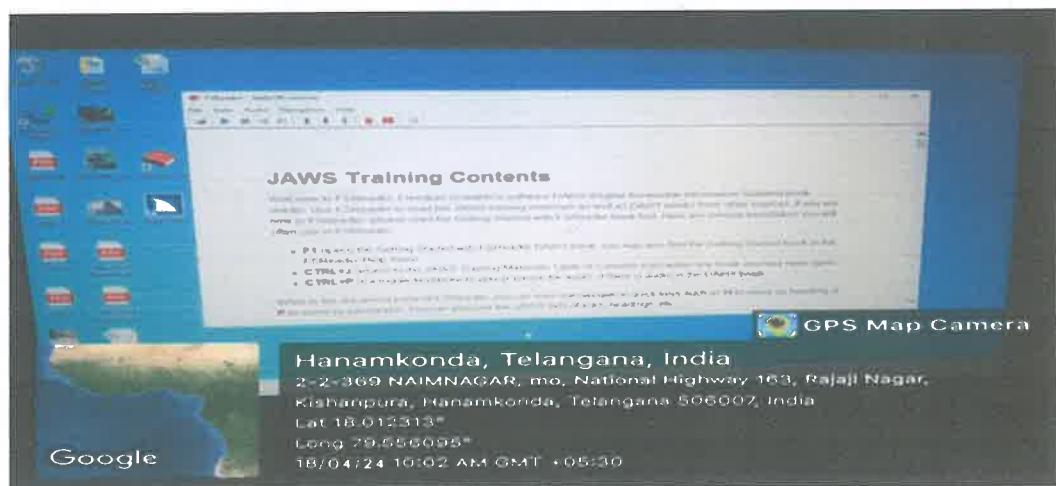

6) Scribe Software:

JAWS Software

[Handwritten Signature]
Principal
Vaagdevi College of Pharmacy
Hanamkonda, Warangal-506 091