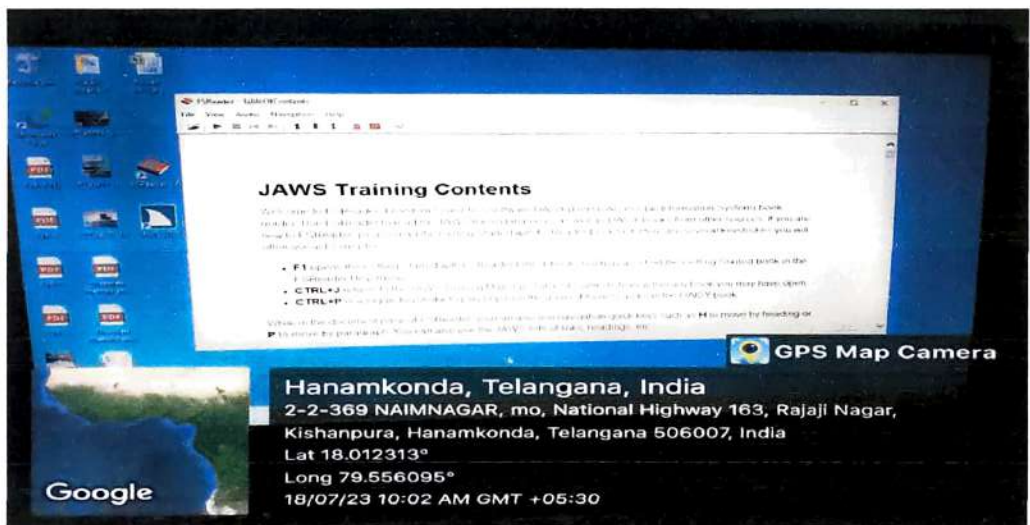

JAWS Setting Screen

NVDA (Non Visual Desktop Access) Screen Reader use with computer running on windows, it helps for blind or visually impaired people.

Principal
Vaagdevi College of Pharmacy
Hanamkonda, Warangal-506 001