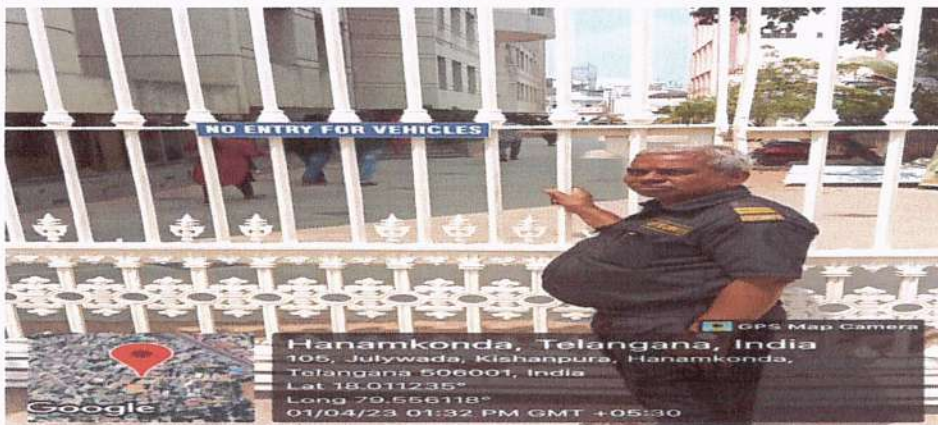

Principal
Vaagdevi College of Pharm
Hanamkonda, Warangal-506 001

Sick Room

Fire Extinguisher

Principal
Vaagdevi College of Pharmacy
Hanamkonda, Warangal-506 001

First Aid Box

Security Guards at the Entrance of College Campus