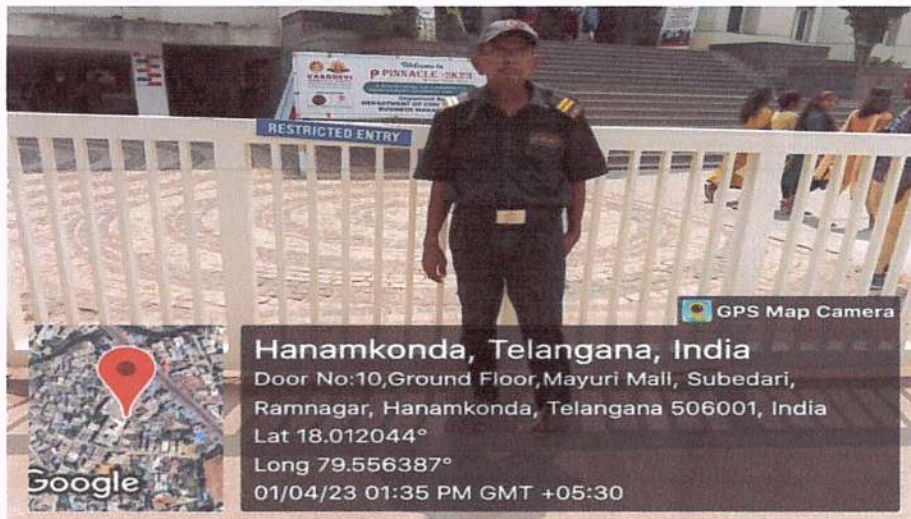

Principal
Vaagdevi College of Pharm
Hanamkonda, Warangal-506 001

Sick Room

Fire Extinguisher

Principal
Vaagdevi College of Pharmacy
Hanamkonda, Warangal-506 001

First Aid Box

Security Guards at the Entrance of College Campus