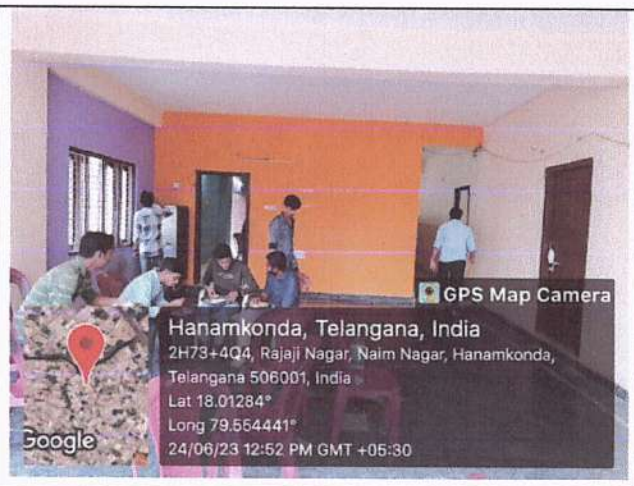

Parking

Parking

CCTV Cameras Monitoring

(Handwritten signature)
Principal
Vaagdevi College of Pharmacy
 Hanamkonda, Warangal-506 001

Boys Hostel Facility

Girls Hostel Facility

General Secretary of Women Empowerment Cell, Dr. S. Pavani Counselling the Students