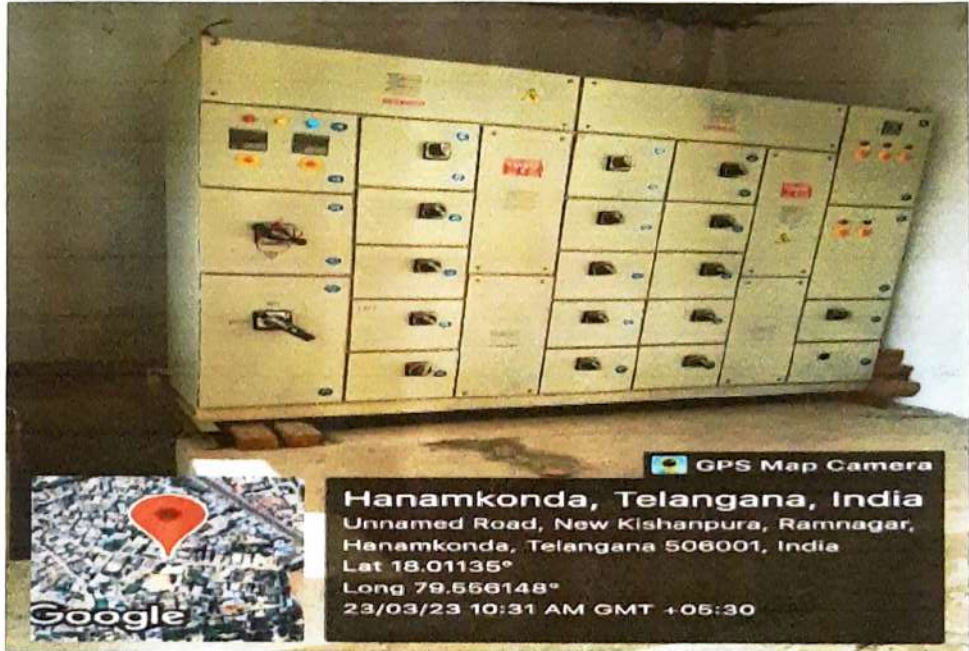

**Powerol Generator**

**Power Transformer**

*Principal*  
**Vaagdevi College of Pharmacy**  
Hanamkonda, Warangal-506 001

**VISWAMBHARA EDUCATIONAL SOCIETY**  
**VAAGDEVI COLLEGE OF PHARMACY**  
 (Approved by AICTE & PCI, New Delhi & affiliated to Kakatiya University, Warangal, T.S)  
 Ramnagar Dist. Hanumakonda - 506001, (T.S)