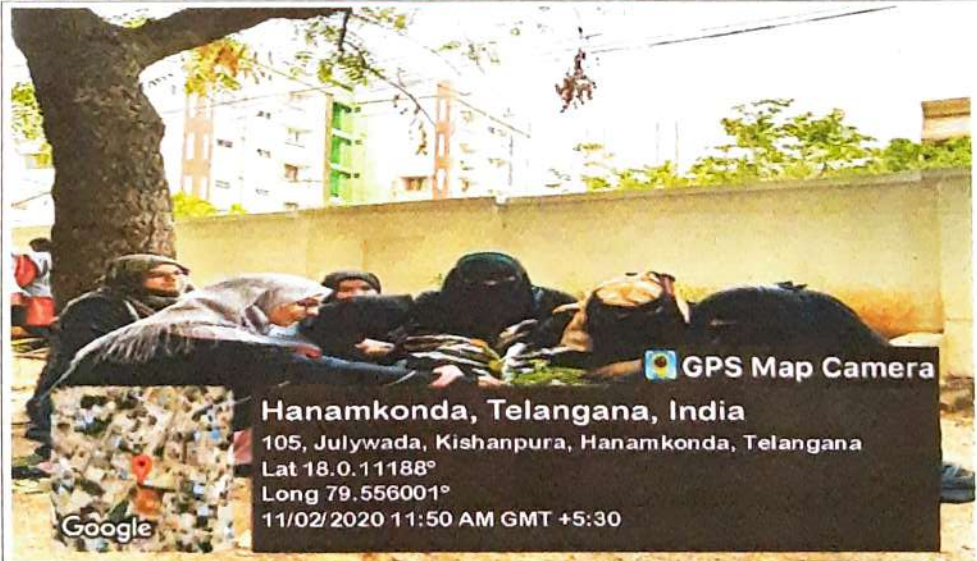

GPS Map Camera

Hanamkonda, Telangana, India

105, Julywada, Kishanpura, Hanamkonda, Telangana

Lat 18.0.11188°

Long 79.556001°

11/02/2020 11:28 AM GMT +5:30

Google

GPS Map Camera