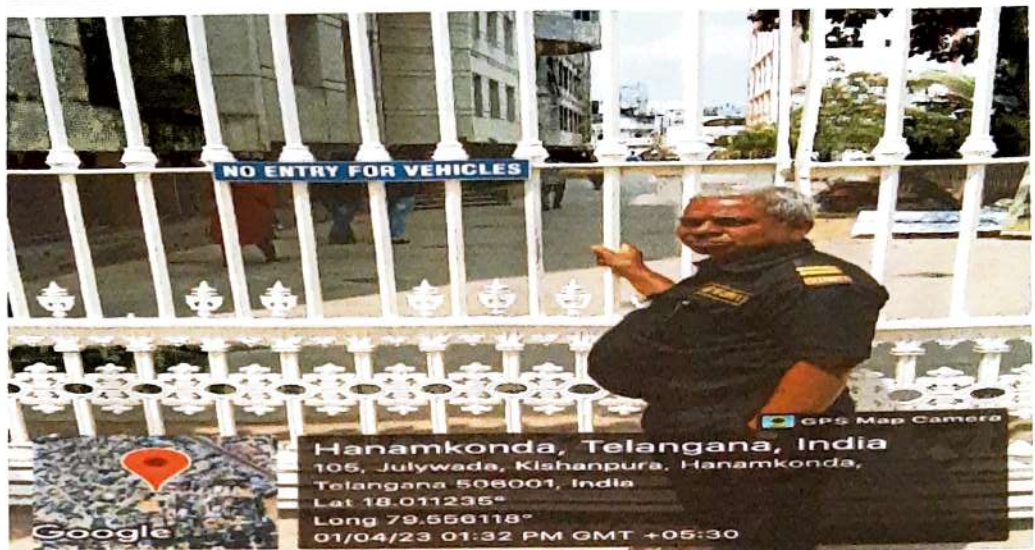

Pedestrian Friendly Pathways

iv) **Restricted Entry of Automobiles**

Restricted Entry of Automobiles

Principal
Vaagdevi College of Pharmacy
 Hanamkonda, Warangal-506 001

VISWAMBHARA EDUCATIONAL SOCIETY
VAAGDEVI COLLEGE OF PHARMACY
 (Approved by AICTE & PCI, New Delhi & affiliated to Kakatiya University, Warangal, T.S)
 Ramnagar Dist. Hanumakonda- 506001, (T.S)