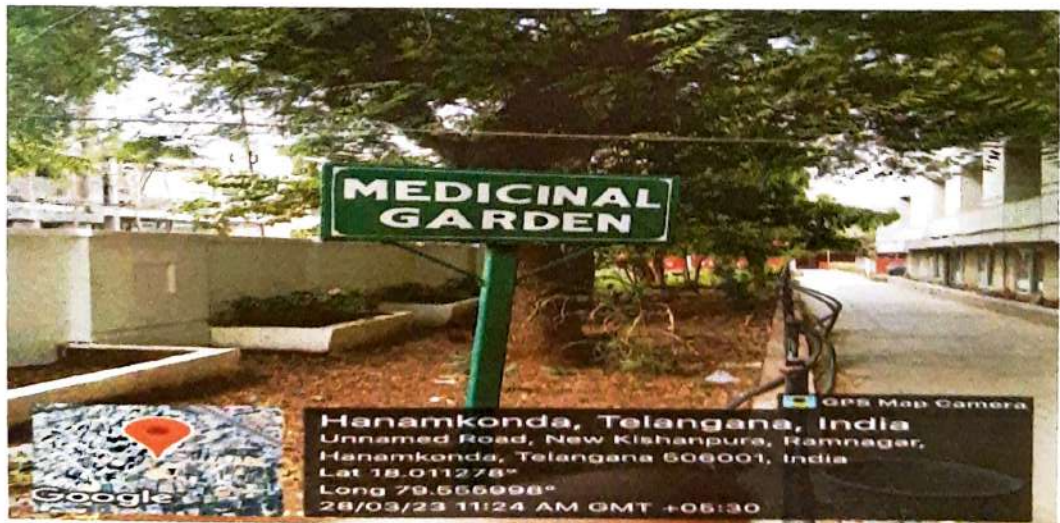

ii) Green Landscaping with Trees and Plants

Medicinal Garden

Principal
Vaagdevi College of Pharmacy
Hanamkonda, Warangal-506 001