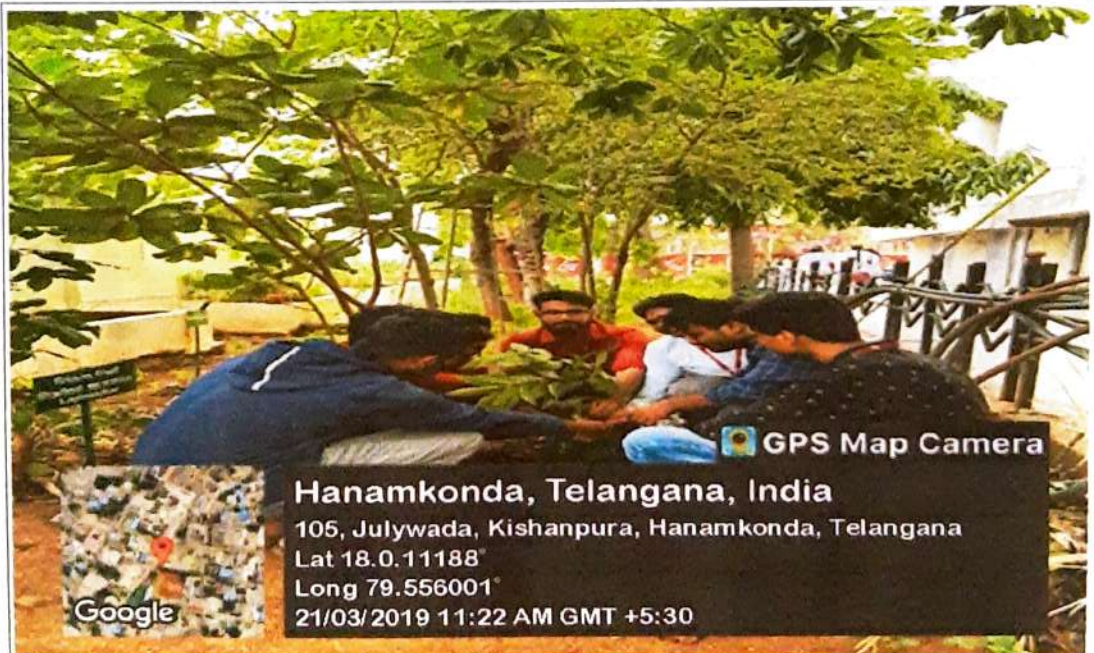

Plantation Drive in 2019

Principal
Vaagdevi College of Pharmacy
Hanamakonda, Warangal-506 001