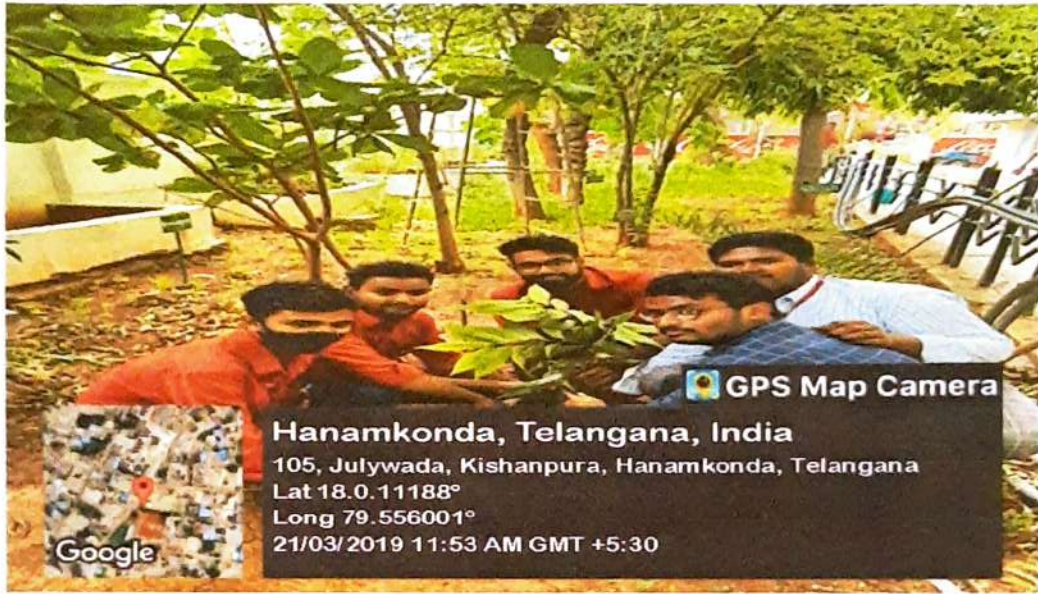

Plantation Drive in 2019

Principal
Vaagdevi College of Pharmacy
Hanamakonda, Warangal-506 001

VISWAMBHARA EDUCATIONAL SOCIETY
VAAGDEVI COLLEGE OF PHARMACY

(Approved by AICTE & PCI, New Delhi & affiliated to Kakatiya University, Warangal, T.S)
Ramnagar Dist. Hanumakonda- 506001. (T.S)