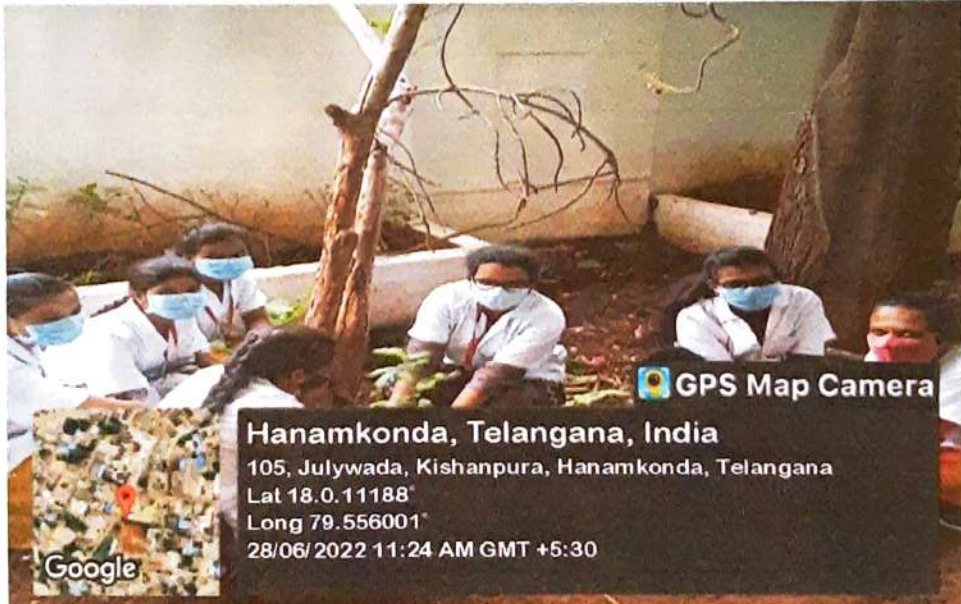

Save Trees, Save Environment in 2022

Principal
Vaagdevi College of Pharmacy
Hanamakonda, Warangal-506 001