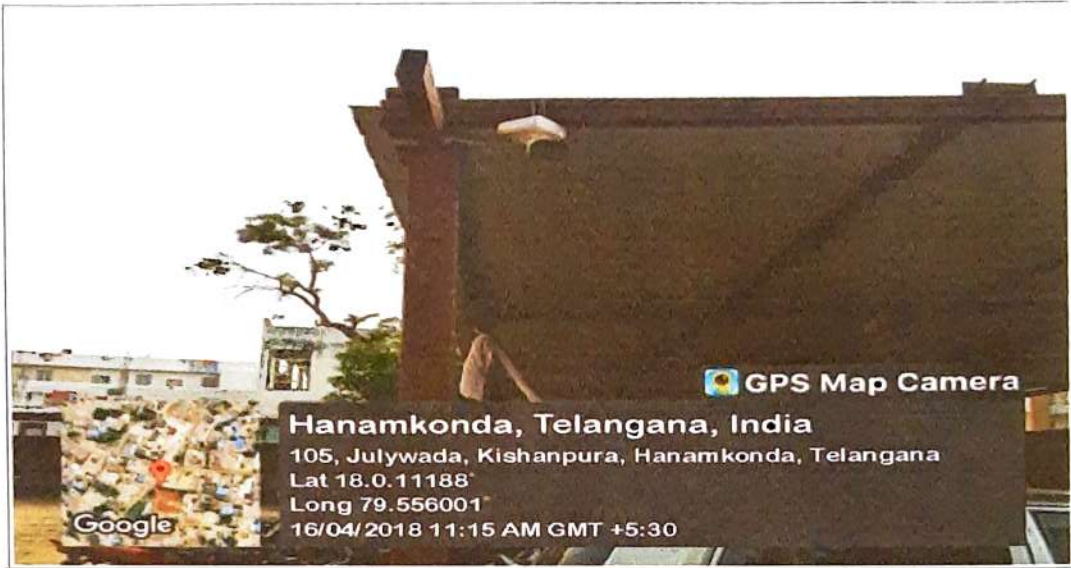

Plantation Drive in 2019

Clean Air for Green Life in 2018

Principal
Vaagdevi College of Pharmacy
Hanamkonda, Warangal-506 001

VISWAMBHARA EDUCATIONAL SOCIETY
VAAGDEVI COLLEGE OF PHARMACY
 (Approved by AICTE & PCI, New Delhi & affiliated to Kakatiya University . Warangal, T.S)
 Ramnagar Dist. Hanamakonda- 506001. (T.S)