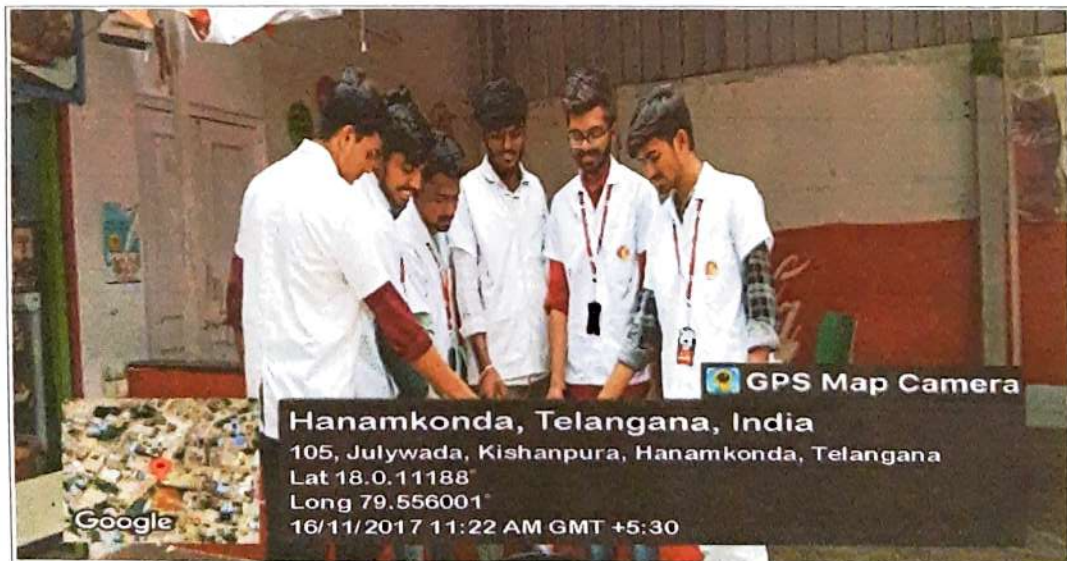

Principal
Vaagdevi College of Pharmacy
Hanamakonda, Warangal-506 001