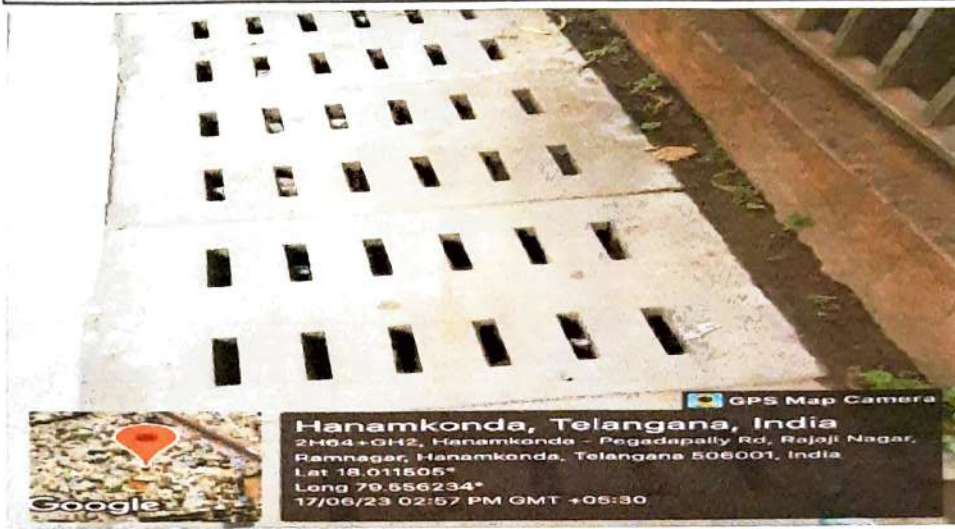

Plants Front Side of the College

iii) **Pedestrian Friendly Pathway**

Pedestrian Friendly Pathways

Principal
Vaagdevi College of Pharmacy
 Hanamakonda, Warangal-506001

VISWAMBHARA EDUCATIONAL SOCIETY
VAAGDEVI COLLEGE OF PHARMACY
 (Approved by AICTE & PCI, New Delhi & affiliated to Kakatiya University, Warangal, T.S)
 Ramnagar Dist. Hanamakonda- 506001. (T.S)