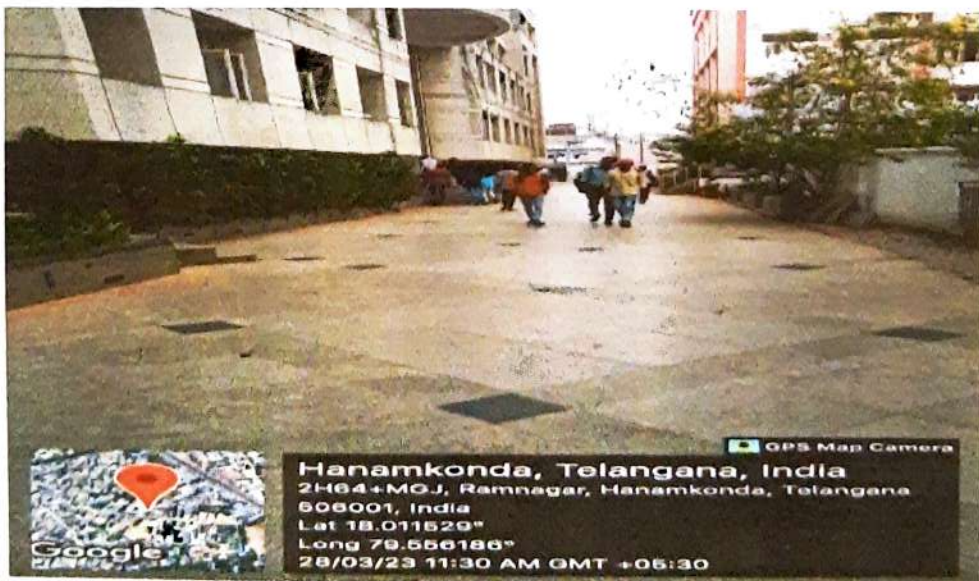

iii) **Pedestrian Friendly Pathway**

Pedestrian Friendly Pathways

Principal
Vaagdevi College of Pharmacy
Hanamakonda, Warangal-506001