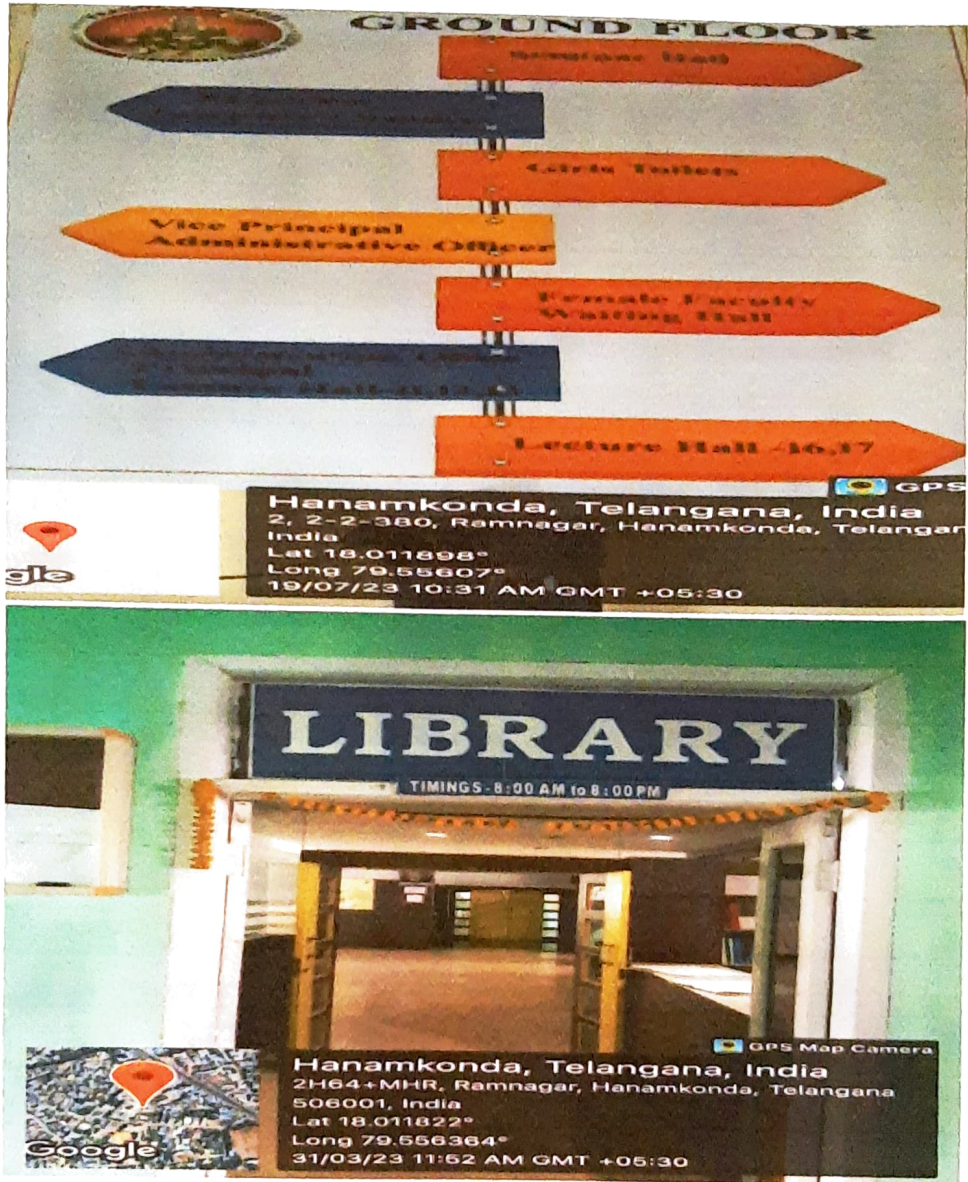

Pedestrian Pathway

ii) Wheel Chair:

Wheel Chair

*Principal*  
**Vaagdevi College of Pharmacy**  
 Hanamkonda, Warangal-506001

**VISWAMBHARA EDUCATIONAL SOCIETY**  
**VAAGDEVI COLLEGE OF PHARMACY**  
 (Approved by AICTE & PCI, New Delhi & affiliated to Kakatiya University, Warangal, T.S)  
 Ramnagar Dist. Hanamakonda- 506001, (T.S)

iii) **Divyangjan Friendly Wash Room**

**Divyangjan Friendly Washroom**

*(Handwritten Signature)*  
**Principal**  
**Vaagdevi College of Pharmacy**  
 Hanamakonda, Warangal-506001

**VISWAMBHARA EDUCATIONAL SOCIETY**  
**VAAGDEVI COLLEGE OF PHARMACY**  
 (Approved by AICTE & PCI, New Delhi & affiliated to Kakatiya University, Warangal, T.S)  
 Ramnagar Dist. Hanamakonda- 506001. (T.S)

iv) Sinage Boards

Sinage Boards

*Principal*  
**Vaagdevi College of Pharmacy**  
 Hanamakonda, Warangal-506 001

**VISWAMBHARA EDUCATIONAL SOCIETY**  
**VAAGDEVI COLLEGE OF PHARMACY**  
 (Approved by AICTE & PCI, New Delhi & affiliated to Kakatiya University, Warangal, T.S)  
 Ramnagar Dist. Hanamakonda- 506001, (T.S)