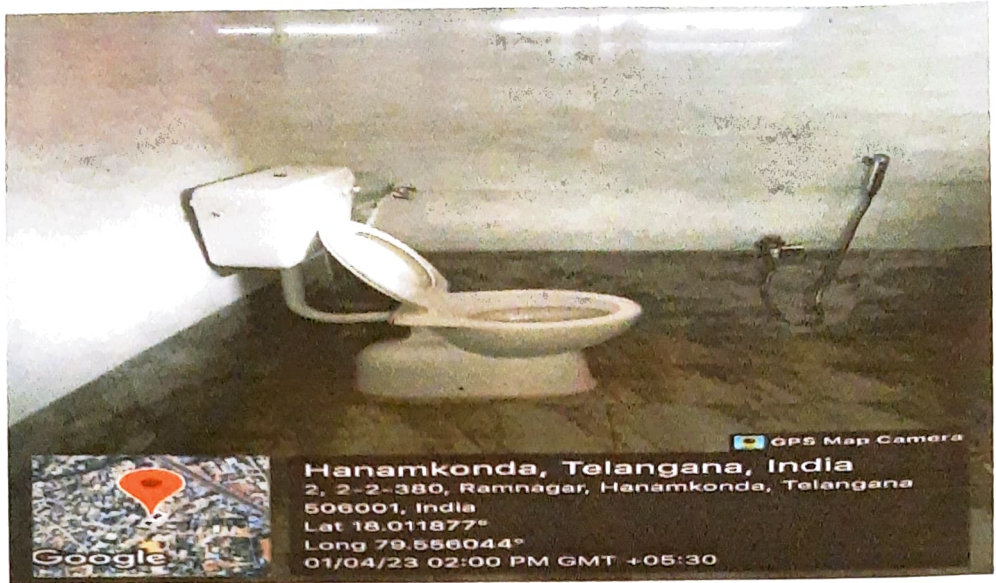

VISWAMBHARA EDUCATIONAL SOCIETY
VAAGDEVI COLLEGE OF PHARMACY
(Approved by AICTE & PCI, New Delhi & affiliated to Kakatiya University, Warangal, T.S)
Ramnagar Dist. Hanamakonda- 506001, (T.S)

iii) **Divyangjan Friendly Wash Room**

Divyangjan Friendly Washroom

(Handwritten Signature)
Principal
Vaagdevi College of Pharmacy
Hanamakonda, Warangal-506001