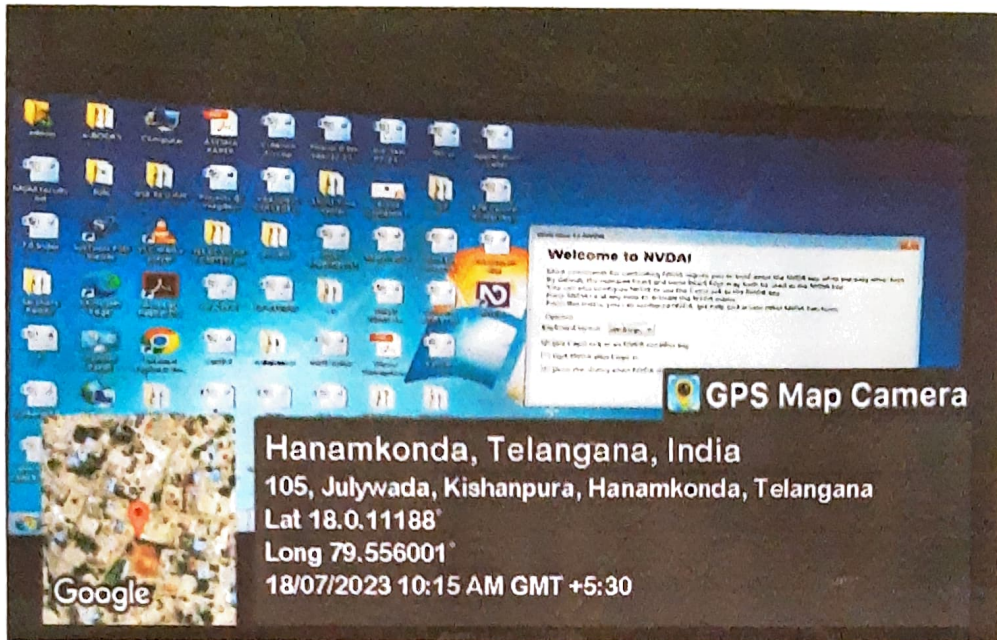

JAWS Setting Screen

*Principal*  
 Vaagdevi College of Pharmacy  
 Hanamkonda, Warangal-506 001

**VISWAMBHARA EDUCATIONAL SOCIETY**  
**VAAGDEVI COLLEGE OF PHARMACY**

(Approved by AICTE & PCI, New Delhi & affiliated to Kakatiya University, Warangal, T.S)  
Ramnagar Dist. Hanamakonda- 506001. (T.S)